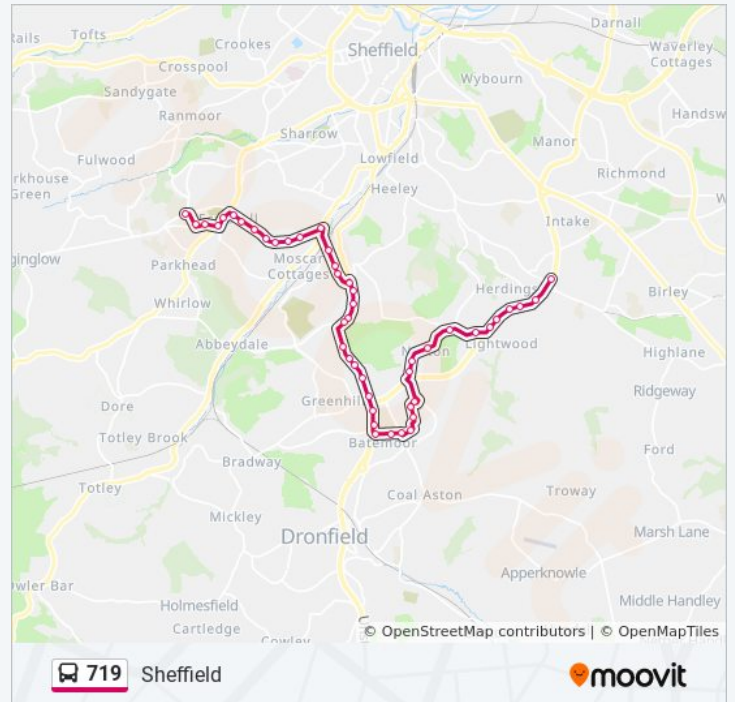

Direction: Gleadless Townend

46 stops

[VIEW LINE SCHEDULE](#)

Ringinglow Road/High Storrs Road

Hooper Avenue/Knowle Lane

Knowle Lane/Knowle Croft

719 bus Time Schedule

Gleadless Townend Route Timetable:

Chesterfield Road South/Batemoor Road

Batemoor Road/Chesterfield Road South

Batemoor Road/Whinacre Place

Dyche Lane/Dyche Road

Dyche Road/Dyche Drive

Hazlebarrow Road/Hazlebarrow Crescent

Hazlebarrow Road/Ormond Way

Hazlebarrow Road/Hazlebarrow Drive

Norton Lane/Norton Park View

Thursday	15:05
Friday	15:05
Saturday	Not Operational

719 bus Info

Direction: Gleadless Townend

Stops: 46

Trip Duration: 33 min

Line Summary:

Norton Lane/Henley Avenue

Norton Lane/Maugerhay

Norton Lane/Hemsworth Road

Norton Avenue/Oaks Park View

Norton Avenue/Lightwood Lane

Norton Avenue/Raeburn Road

Norton Avenue/Bowman Drive

Norton Avenue/Bowman Drive