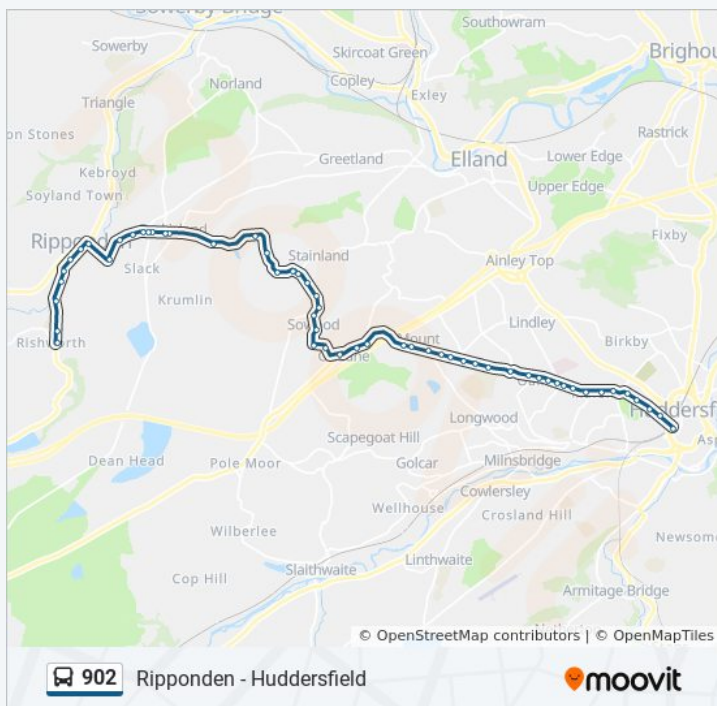

Direction: Rishworth

58 stops

[VIEW LINE SCHEDULE](#)

Huddersfield
 Greenhead Road
 Greenhead Park
 Vernon Avenue
 Cedar Street
 Gledholt Roundabout
 Eldon Road
 Marsh Co-Op
 Marsh Liberal Club
 Bay Hose Roundabout
 Bay Horse
 Huddersfield Salvation Army
 New Hey Road Aldi
 Plover Road
 Crosland Road
 Salendine Nook Schools
 Dunsmore Drive
 New Hey Rd Celandine Ave
 New Hey Rd Pennine Crescent
 New Hey Rd Fortis Way
 New Hey Rd Wilmar Drive
 New Hey Road Ray Gate

902 bus Time Schedule

Rishworth Route Timetable:

Sunday	Not Operational
Monday	16:10
Tuesday	Not Operational
Wednesday	Not Operational
Thursday	Not Operational
Friday	Not Operational
Saturday	Not Operational

902 bus Info

Direction: Rishworth

Stops: 58

Trip Duration: 40 min

Line Summary:

New Hey Rd Mount Avenue

New Hey Rd Swan Lane

New Hey Rd Mulehouse Lane