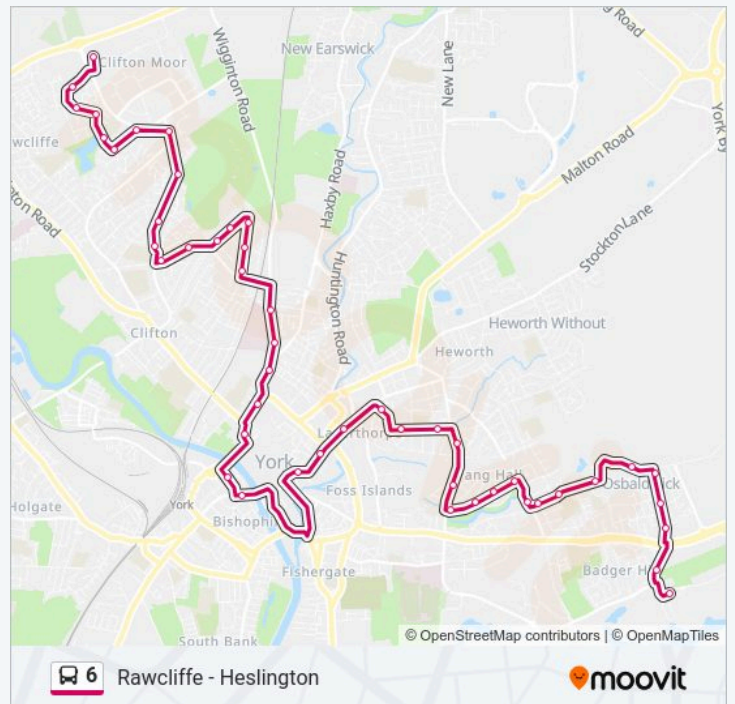

- Rivelin Way
- Gouthwaith Close
- Lakeside Primary School
- Rishworth Grove
- Tower Court
- Caravan Site
- Victoria Farm
- Rawcliffe Drive
- The Clifton Hotel
- St Philip's Grove
- Spalding Avenue
- Burton Green West
- Burton Green East
- Rowntree Avenue
- Link Avenue
- Intake Avenue
- Feversham Crescent
- York Hospital
- York St John University
- Gillygate
- Theatre Royal
- Rougier Street
- Micklegate
- Stonebow
- Peasholme Green
- Layerthorpe Asda
- Glen Avenue
- Glenside Flats
- Fourth Avenue Shops
- Eighth Avenue Playing Fields
- Rawdon Avenue
- Hull Road Park

Wednesday	05:45 - 23:47
Thursday	05:45 - 23:47
Friday	05:45 - 23:47
Saturday	05:40 - 23:38

**6 bus Info**

**Direction:** University Of York

**Stops:** 47

**Trip Duration:** 61 min

**Line Summary:**

Etty Avenue

Alcuin Avenue

Alcuin Avenue East

Burniston Grove

Osboldwick Lane End

Moore Avenue

Moorlands Close

Galligap Lane

Murton Way

Tranby Avenue

Cavendish Grove

Deramore Drive

Campus East Interchange

6 bus time schedules and route maps are available in an offline PDF at [moovitapp.com](https://moovitapp.com). Use the Moovit App to see live bus times, train schedule or subway schedule, and step-by-step directions for all public transit in Yorkshire.