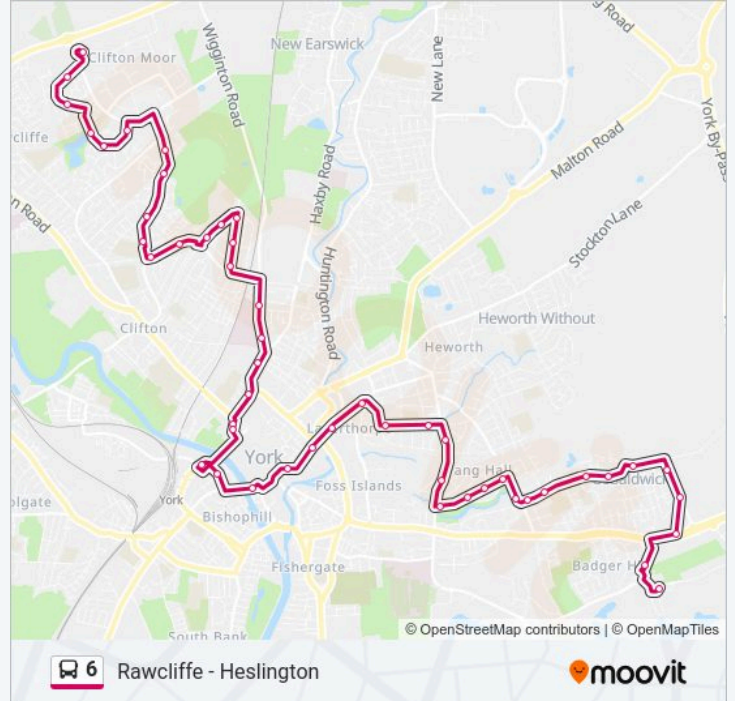

Rougier Street

Station Avenue (Stop Rm)

Theatre Royal

Gillygate

York St John University

York Hospital

Feversham Crescent

Intake Avenue

Link Avenue

Rowntree Avenue

Burton Green East

Burton Green West

Spalding Avenue

St Philip's Grove

The Clifton Hotel

Rawcliffe Drive

Victoria Farm

Woodland Chase

Tower Court

Rishworth Grove

Lakeside Primary School

Rivelin Way

Longwood Road

Clifton Moor Tesco

**Direction: University Of York**

47 stops

[VIEW LINE SCHEDULE](#)

Clifton Moor Tesco

Longwood Road

**6 bus Time Schedule**

University Of York Route Timetable:

Sunday	07:30 - 22:46
Monday	05:45 - 23:47
Tuesday	05:45 - 23:47