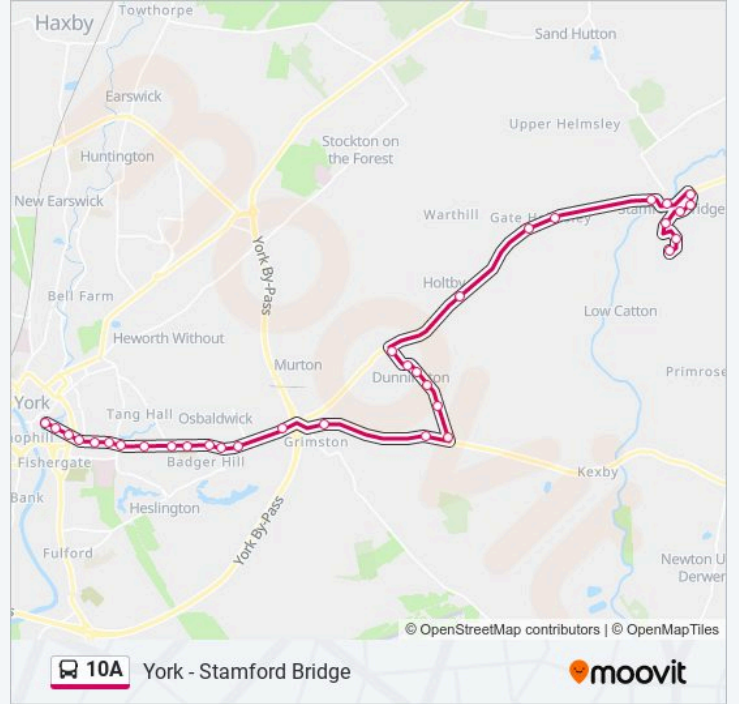

York - Stamford Bridge

Get The App

The 10A bus line York - Stamford Bridge has one route. For regular weekdays, their operation hours are:

(1) Stamford Bridge: 05:29 - 06:19

Use the Moovit App to find the closest 10A bus station near you and find out when is the next 10A bus arriving.

Direction: Stamford Bridge

33 stops

[VIEW LINE SCHEDULE](#)

- Merchantgate
- Student Castle
- Huby Court
- Waggon And Horses
- Lansdowne Terrace
- The Boulevard
- Matmer House
- Milson Grove
- Windmill Lane
- Archbishop Holgate's School
- Badger Hill Shops
- Canham Grove
- B&Q
- Bingley House Farm
- Grimston Court
- The Windmill
- Hagg Lane
- Hassacarr Lane
- The Green
- Reading Room
- Dunnington Cross

10A bus Time Schedule

Stamford Bridge Route Timetable:

Sunday	Not Operational
Monday	05:29 - 06:19
Tuesday	05:29 - 06:19
Wednesday	05:29 - 06:19
Thursday	05:29 - 06:19
Friday	05:29 - 06:19
Saturday	05:43

10A bus Info

Direction: Stamford Bridge

Stops: 33

Trip Duration: 27 min

Line Summary:

- Church Balk
- Panman Lane
- Duke Of York Inn
- The Manor House
- Stamford Bridge West
- The Square
- Stamford Bridge Battle Flats
- Stamford Bridge Battleflats
- Stamford Bridge Moor Road
- Stamford Bridge Church Rd
- Stamford Bridge Roman Ave
- Stamford Bridge Roman Av