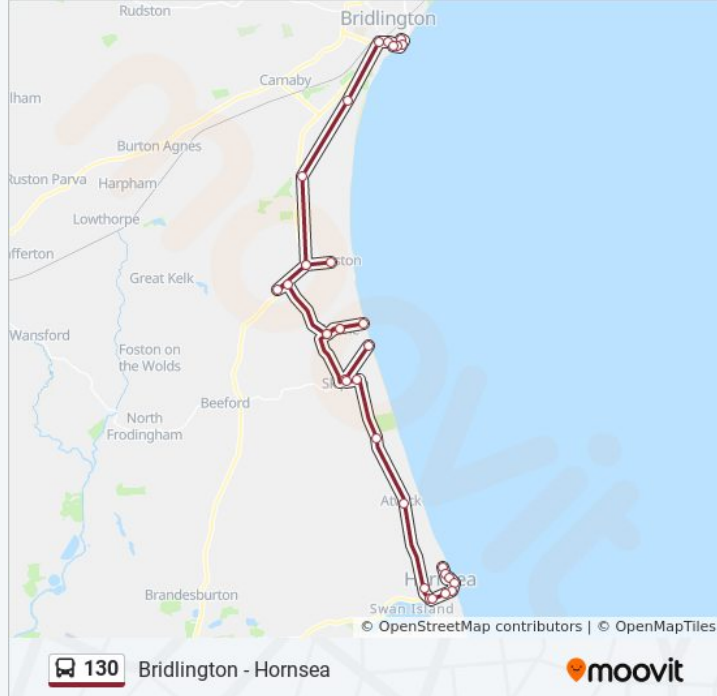

Skipsea Sands Holiday Park

Skipsea Mill Lane

Skipsea Hornsea Road

Skipsea Hornsea Road

Skirlington Hornsea Road

Atwick Skipsea Road

Hornsea Atwick Road

Hornsea Market Place

Hornsea Newbegin

Hornsea New Road

Hornsea Marine Drive

Hornsea Hartley Street

Hornsea Cliff Road

Hornsea Cliff Road

130 bus time schedules and route maps are available in an offline PDF at moovitapp.com. Use the [Moovit App](#) to see live bus times, train schedule or subway schedule, and step-by-step directions for all public transit in Yorkshire.

[About Moovit](#) • [MaaS Solutions](#) • [Supported Countries](#) • [Mooviter Community](#)

© 2024 Moovit - All Rights Reserved

Check Live Arrival Times