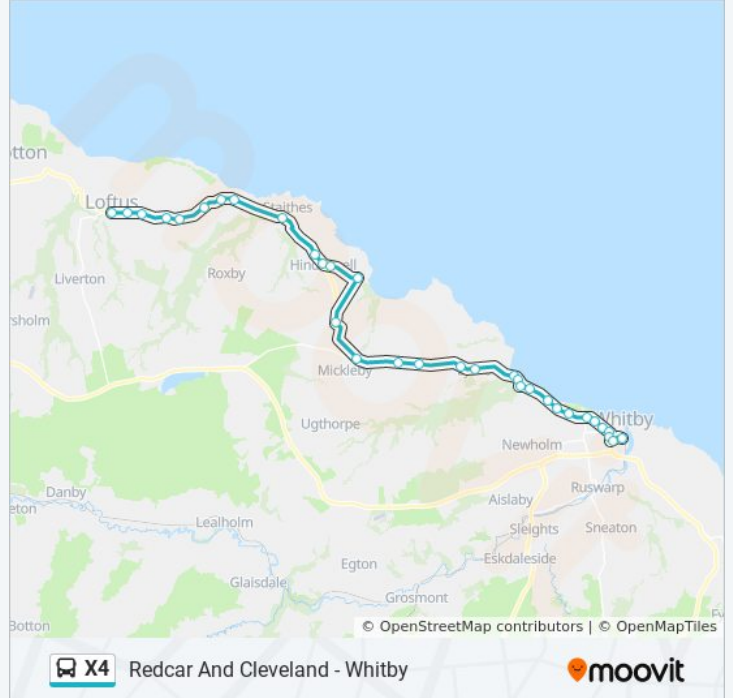

### X4 bus Info

**Direction:** Loftus

**Stops:** 34

**Trip Duration:** 39 min

**Line Summary:**

Runswick Lane  
 War Memorial  
 Hinderwell School  
 Captain Cooks Close  
 Boulby Mine  
 Boulby Lane End  
 Ings Farm  
 All Saints' Church  
 Tiger Inn  
 Foulsyke Farm  
 Victoria Garage  
 Market Place

**Direction: Whitby**

33 stops

[VIEW LINE SCHEDULE](#)

Market Place  
 Victoria Garage  
 Foulsyke Farm  
 Tiger Inn  
 All Saints' Church  
 Ings Farm  
 Boulby Lane End  
 Boulby Mine  
 Captain Cooks Close  
 Hinderwell School  
 Sunday School  
 Runswick Lane  
 Nettledale Close  
 Runswick Bay Hotel  
 Ellerby Hotel  
 Mickieby Road  
 West Barnby Road End

**X4 bus Info**

**Direction:** Whitby

**Stops:** 33

**Trip Duration:** 38 min

**Line Summary:**

Road End

Goldsborough Lane End

Red Lion