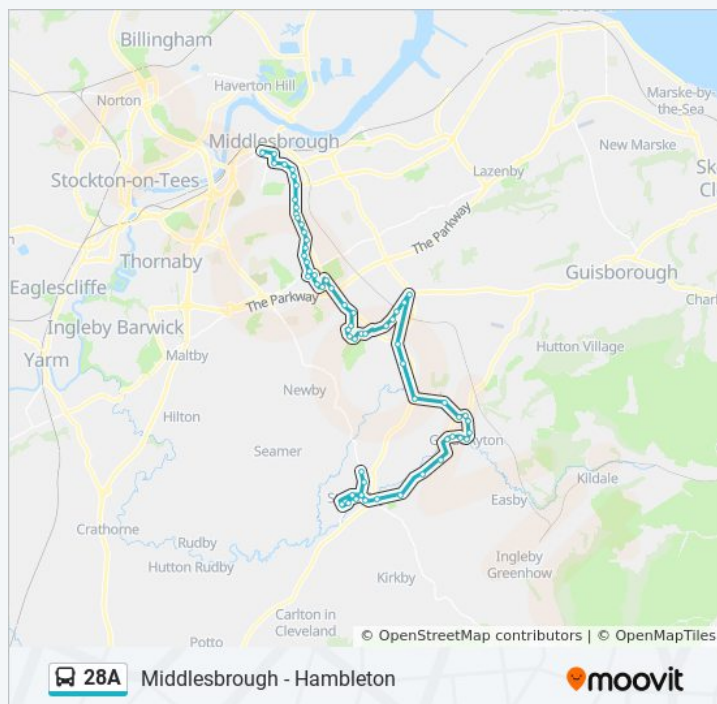

Primary School

Apple Tree

Gainsborough Road East End

The Marton Hotel & Country Club

Marton Shops

Southern Cross

28A bus Time Schedule

Stokesley Route Timetable:

Sunday	Not Operational
Monday	7:20 AM - 5:45 PM
Tuesday	7:20 AM - 5:45 PM
Wednesday	7:20 AM - 5:45 PM
Thursday	7:20 AM - 5:45 PM
Friday	Not Operational
Saturday	7:30 AM - 5:35 PM

28A bus Info

Direction: Stokesley

Stops: 59

Trip Duration: 53 min

Line Summary:

The Fairway

Fairwood Park

Kedlestone Park

Astbury

Bonny Grove