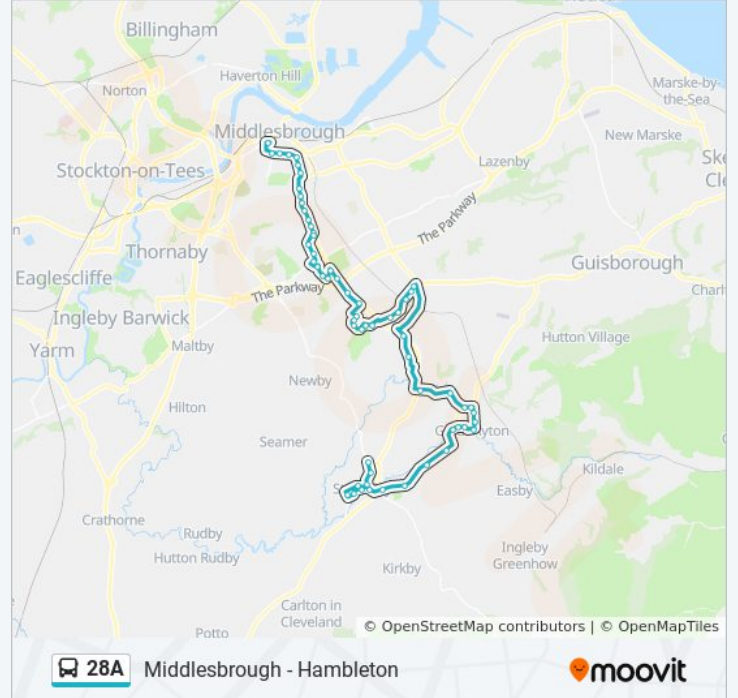

Use the Moovit App to find the closest 28A bus station near you and find out when is the next 28A bus arriving.

Direction: Middlesbrough

58 stops

[VIEW LINE SCHEDULE](#)

- Tanton Grove
- St Josephs Church
- County Primary School
- High Street
- The Green
- Allen Grove
- Allen Grove
- Balliol Court
- Leven Bridge House
- Cricket Ground
- Easby Lane End
- Sewerage Works
- Grange Lodge
- Buck Inn
- Stone Bridge
- Methodist Church
- Great Ayton Green
- Romany Road
- Stephens Garage
- Guisborough Road
- Camp Corner
- Whinstone View Farm

Southern Cross

Marton Shops

The Marton Hotel & Country Club

Gainsborough Road East End

Apple Tree

Primary School

The Derby North End

Pensby Avenue

Priory Social Club

The Highfield

Longlands Hotel

Breckon Hill Road

Newlands Medical Centre

Myrtle Street

Teesside University

Amber Street

Middlesbrough

Direction: Stokesley

59 stops

[VIEW LINE SCHEDULE](#)

Middlesbrough

Town Hall (Stand K)

Teesside University

Myrtle Street