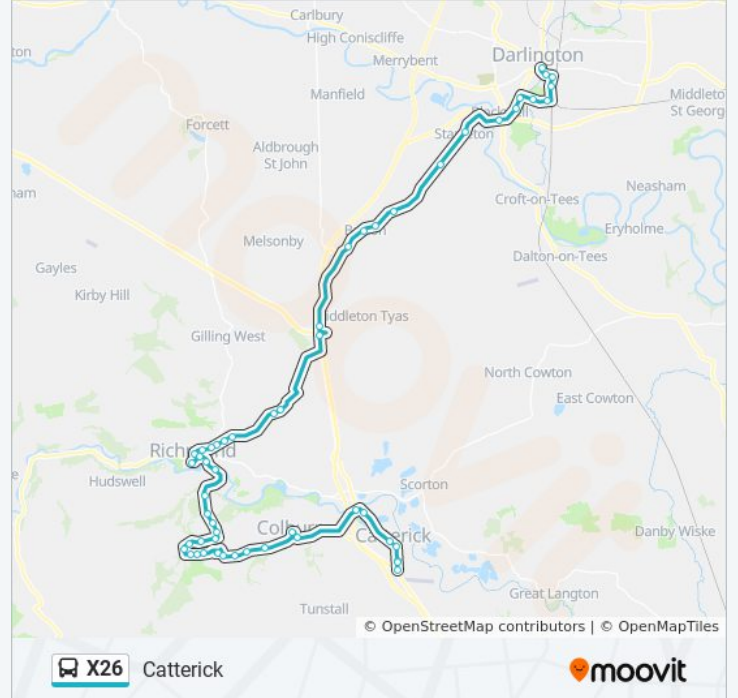

Belton Park Drive

Hildyard Row

Horseshoe Close

Fifth Avenue

Industrial Park

Racecourse

Catterick Race Course

Mowbray Road

The Angel

Per Ardua Way

Slessor Road

Marne Barracks

**Direction: Colburn**

54 stops

[VIEW LINE SCHEDULE](#)

- Town Hall (Stand M)
- Park Street
- Darlington Rail Station
- Milner Road
- Wordsworth Road
- Lorraine Crescent
- South Park
- Blackwell Grange Hotel
- Blackwell House
- The Bridge Inn
- Opp Cleasby Grange
- Newton Morrell Village
- King William Inn
- The Half Moon Inn
- Waterfall Terrace
- Scotch Cnr Services South Slip
- Scotch Corner Hotel
- Springfield
- Travellers Rest
- Ronaldshay Drive
- Cross Lanes
- Fontenay Road
- Darlington Road
- Frenchgate
- Queens Road
- Market Place
- Station Road
- Old Station
- Rimington Avenue
- Haig Road

**X26 bus Info**

**Direction:** Colburn

**Stops:** 54

**Trip Duration:** 55 min

**Line Summary:**

Rawlinson Road  
St Oswalds  
St Oswalds Crossroads  
Wardrop Road  
Cambrai Crossroads  
Rutland Close  
Warwick Close  
Essex Close  
Somerset Close  
Tesco Superstore  
Catterick Camp Centre  
Dental Centre  
Helles Barracks  
Kemmel Lines  
Goodwood Road  
Loos Road  
Cunningham Road  
Medical Centre  
Horseshoe Close  
Constantine Ave  
Coronation Avenue  
Forest Drive  
Bramble Close  
Fifth Avenue