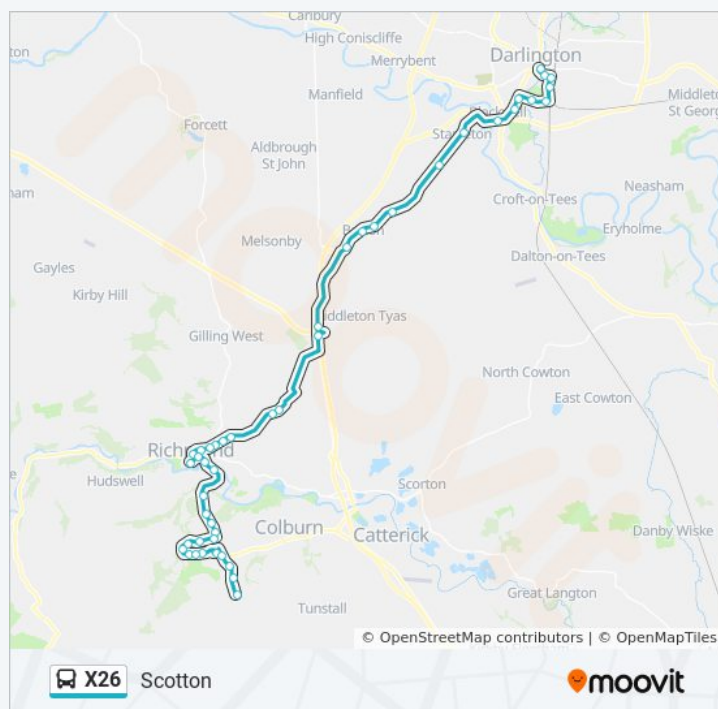

Rawlinson Road

St Oswalds

St Oswalds Crossroads

Wardrop Road

Cambrai Crossroads

Rutland Close

Warwick Close

Essex Close

Somerset Close

Tesco Superstore

Catterick Camp Centre

Dental Centre

Trip Duration: 54 min

Line Summary:

Helles Barracks

Kemmel Lines