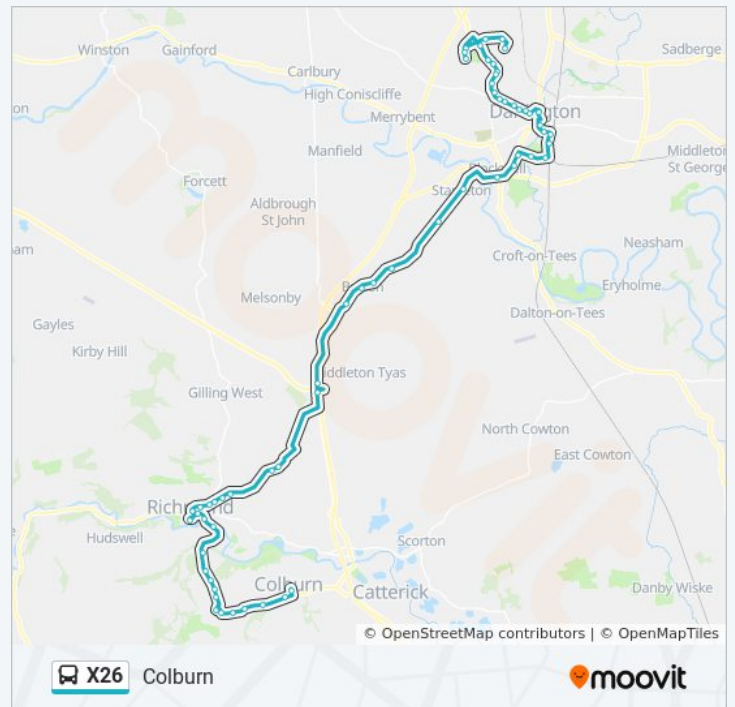

The Angel

Per Ardua Way

Slessor Road

Marne Barracks

**Direction: Colburn**

54 stops

[VIEW LINE SCHEDULE](#)

- Town Hall (Stand M)
- Park Street
- Darlington Rail Station
- Milner Road
- Wordsworth Road
- Lorraine Crescent
- South Park
- Blackwell Grange Hotel
- Blackwell House
- The Bridge Inn
- Opp Cleasby Grange
- Newton Morrell Village
- King William Inn
- The Half Moon Inn
- Waterfall Terrace
- Scotch Cnr Services South Slip
- Scotch Corner Hotel
- Springfield
- Travellers Rest
- Ronaldshay Drive
- Cross Lanes
- Fontenay Road
- Darlington Road
- Frenchgate
- Queens Road
- Market Place
- Station Road
- Old Station
- Rimington Avenue
- Haig Road

**X26 bus Info**

**Direction:** Colburn

**Stops:** 54

**Trip Duration:** 55 min

**Line Summary:**

Rawlinson Road  
St Oswalds  
St Oswalds Crossroads  
Wardrop Road  
Cambrai Crossroads  
Rutland Close  
Warwick Close  
Essex Close  
Somerset Close  
Tesco Superstore  
Catterick Camp Centre  
Dental Centre  
Helles Barracks  
Kemmel Lines  
Goodwood Road  
Loos Road  
Cunningham Road  
Medical Centre  
Horseshoe Close  
Constantine Ave  
Coronation Avenue  
Forest Drive  
Bramble Close  
Fifth Avenue