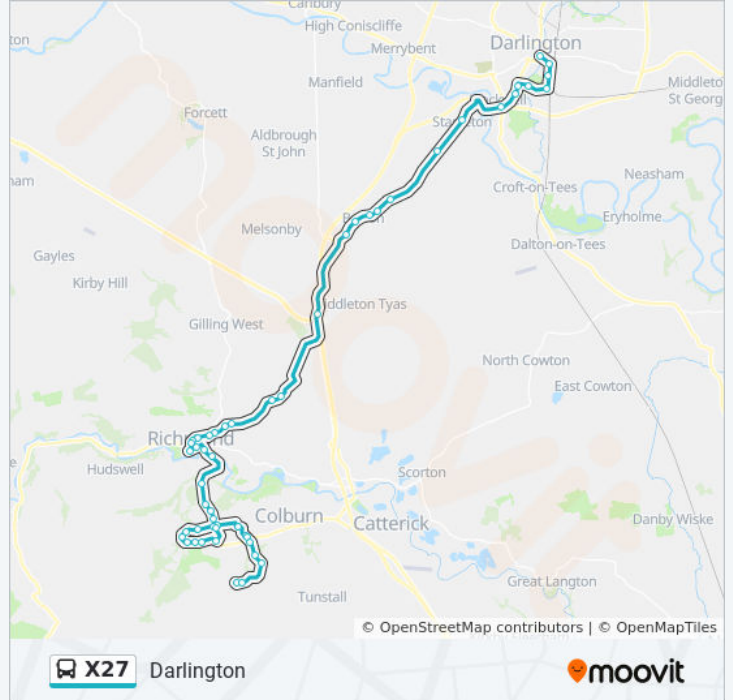

Ronaldshay Drive

Travellers Rest

Springfield

Scotch Cnr Services North Slip

Waterfall Terrace

Silver Street

C Of E School

St Cuthberts Green

Newton Morrell Village

Cleasby Grange

The Bridge Inn

Blackwell House

Blackwell Grange Hotel

South Park

Lorraine Crescent

Wordsworth Road

Milner Road

Darlington Rail Station

Town Hall (Stand M)

Direction: Scotton

44 stops

X27 bus Time Schedule

Scotton Route Timetable:

Town Hall (Stand M)
Park Street
Darlington Rail Station
Milner Road
Wordsworth Road
Lorraine Crescent
South Park
Blackwell Grange Hotel
Blackwell House
The Bridge Inn
Opp Cleasby Grange
Newton Morrell Village
King William Inn
The Half Moon Inn
Waterfall Terrace
Scotch Cnr Services South Slip
Scotch Corner Hotel
Springfield
Travellers Rest
Ronaldshay Drive
Cross Lanes
Fontenay Road
Darlington Road
Frenchgate
Queens Road
Market Place
Station Road
Old Station
Rimington Avenue
Haig Road
Rawlinson Road
St Oswalds

Stops: 44

Trip Duration: 56 min

Line Summary:

St Oswalds Crossroads

Wardrop Road

Cambrai Crossroads

Rutland Close

Warwick Close