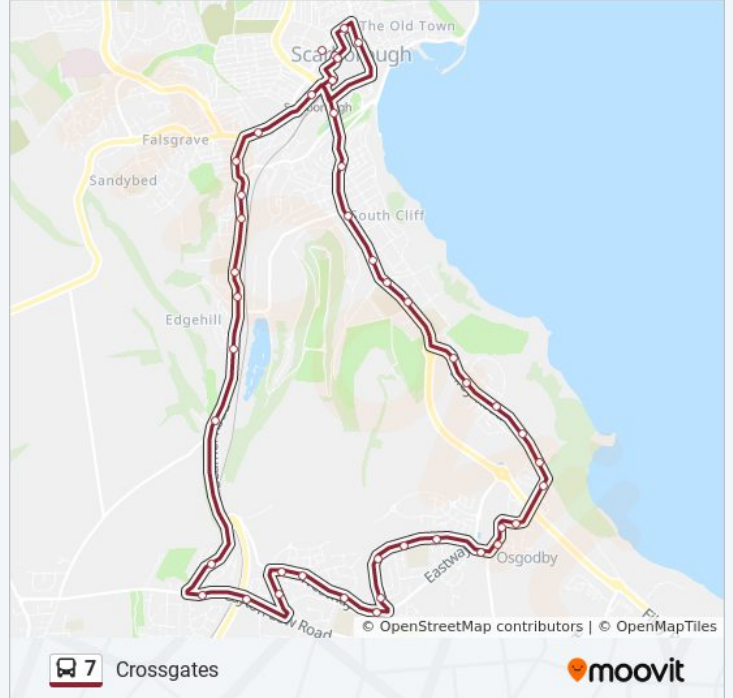

St Andrew's Church

Avenue Victoria

Holbeck Road

Seacliff

Wheatcroft Avenue

Wheatcroft Post Office

Cornelian Drive

Sea View

### 7 bus Info

**Direction:** Crossgates

**Stops:** 43

**Trip Duration:** 53 min

**Line Summary:**

Gouldings Close  
 Herdborough Road  
 High Street  
 Holmehill  
 Ridgeway  
 Westway  
 Lingholm Crescent  
 Seamer Station  
 Byward Drive  
 Burtondale Road  
 Stoney Haggs Rise  
 The Mere B&Q  
 Edgehill Road  
 Football Stadium  
 Rosebery Avenue  
 Seamer Street  
 Westbourne Park  
 St John's Road  
 Railway Station  
 Harcourt Place Stop X  
 St Thomas Street Stop E

**Direction: Eastfield**

46 stops

[VIEW LINE SCHEDULE](#)

St Thomas Street Stop E  
 Castle Road Stop G  
 Aberdeen Walk Stop K  
 Westborough Stop L  
 Valley Bridge Stop W  
 St Andrew's Church  
 Avenue Victoria  
 Holbeck Road

**Direction:** Eastfield

**Stops:** 46

**Trip Duration:** 41 min

**Line Summary:**

Westbourne Park

St John's Road

Railway Station

Harcourt Place Stop X