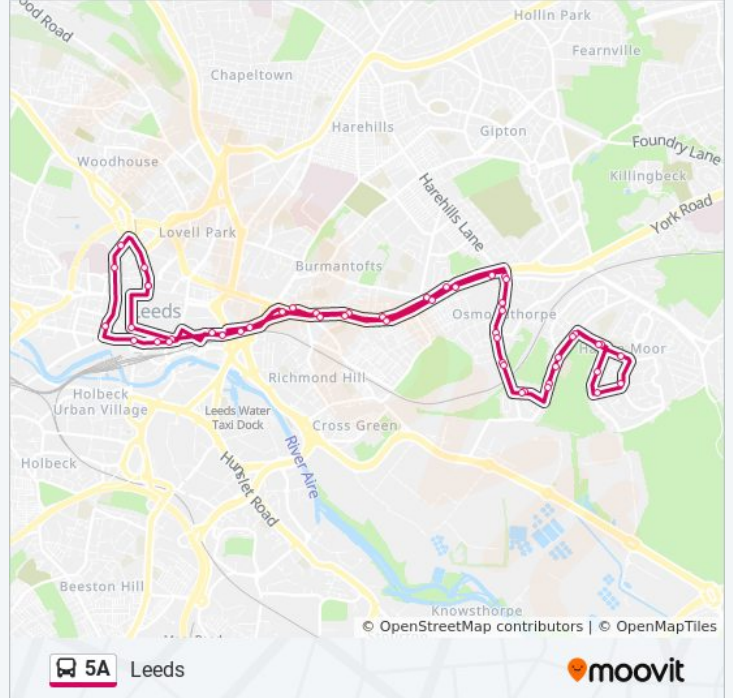

## Direction: Halton Moor

50 stops

[VIEW LINE SCHEDULE](#)

Headrow N  
City Square I  
Corn Exchange H  
Cultural B  
Cultural D  
Woodpecker Junction  
Pontefract Lane  
Berking Avenue  
Raincliffe Road  
Torre Road  
Dawlish Terrace  
Rookwood Avenue  
Shaftesbury Med Ctr  
Rookwood Street  
Neville Hill  
Neville Parade  
Halton Moor Avenue Neville Pl  
Meadowfield School  
Neville Road  
Corpus Christi Coll  
Cartmell Drive  
Coronation Parade

Headrow N

**Direction: Leeds City Centre**

30 stops

[VIEW LINE SCHEDULE](#)

Cartmell Drive

**5A bus Time Schedule**

Leeds City Centre Route Timetable:

Sunday	Not Operational
Monday	5:45 AM - 6:35 AM

### 5A bus Info

**Direction:** Leeds City Centre

**Stops:** 30

**Trip Duration:** 40 min

**Line Summary:**

5A bus time schedules and route maps are available in an offline PDF at [moovitapp.com](http://moovitapp.com). Use the [Moovit App](#) to see live bus times, train schedule or subway schedule, and step-by-step directions for all public transit in Yorkshire.