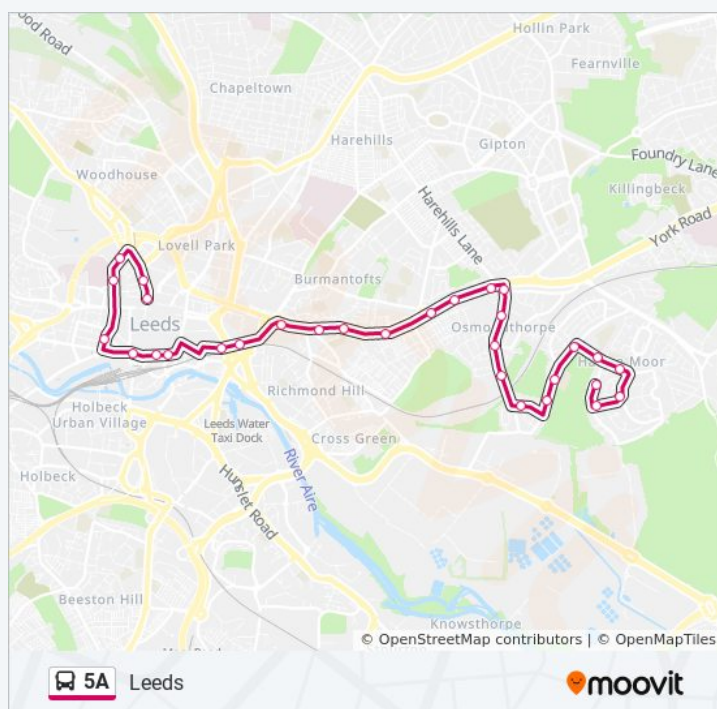

## Direction: Halton Moor

50 stops

[VIEW LINE SCHEDULE](#)

Headrow N  
City Square I  
Corn Exchange H  
Cultural B  
Cultural D  
Woodpecker Junction  
Pontefract Lane  
Berking Avenue  
Raincliffe Road  
Torre Road  
Dawlish Terrace  
Rookwood Avenue  
Shaftesbury Med Ctr  
Rookwood Street  
Neville Hill  
Neville Parade  
Halton Moor Avenue Neville Pl  
Meadowfield School  
Neville Road  
Corpus Christi Coll  
Cartmell Drive  
Coronation Parade

Berking Avenue

Pontefract Lane

Woodpecker Junction

Cultural E

Cultural G

Corn Exchange J

Trinity N

Station B

Civic S

Civic G

Civic H

Merrion C

Headrow N

Tuesday	5:45 AM - 6:35 AM
Wednesday	5:45 AM - 6:35 AM
Thursday	5:45 AM - 6:35 AM
Friday	Not Operational
Saturday	Not Operational

### 5A bus Info

**Direction:** Leeds City Centre

**Stops:** 30

**Trip Duration:** 40 min

**Line Summary:**

5A bus time schedules and route maps are available in an offline PDF at [moovitapp.com](http://moovitapp.com). Use the [Moovit App](#) to see live bus times, train schedule or subway schedule, and step-by-step directions for all public transit in Yorkshire.