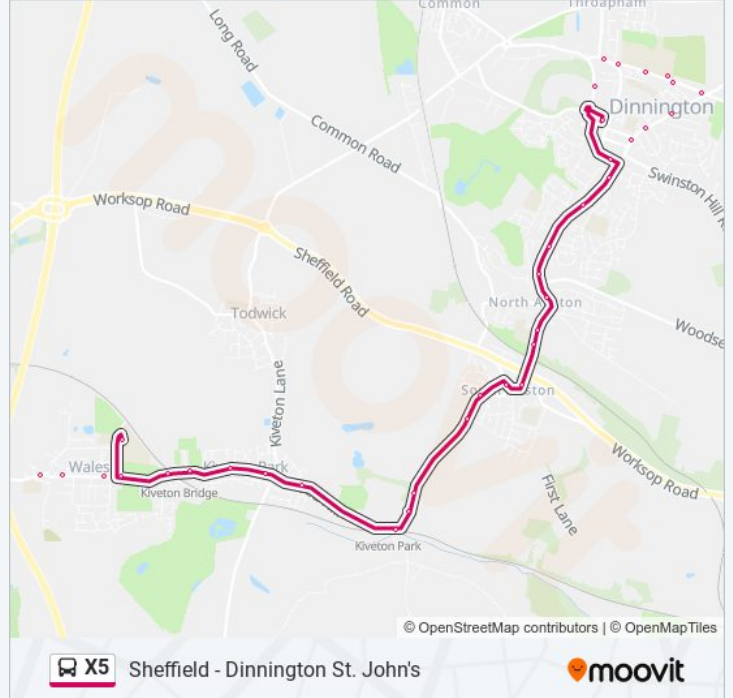

X5 bus Info

Direction: Dinnington

Stops: 63

Trip Duration: 49 min

Line Summary:

Mansfield Road/Waleswood View
Mansfield Road/Osprey Road
Mansfield Road/Aston Way
Mansfield Road/Waleswood Road
Mansfield Road/Cricket Field Lane
School Road/Almond Tree Road
School Road/Cherry Tree Road
School Road/School Close
Wales Road/Lodge Hill Drive
Wales Road/Limetree Avenue
Wales Road/Chestnut Avenue
Wales Road/Colliery Road
Station Road/Wesley Road
Station Road/Anston Avenue
Station Road/Chantry Place
Redhill/Trinity Road
Dog Kennels Lane/Redhill
Dog Kennels Lane/Dog Kennel Hill
Dog Kennels Lane/B6059
Crowgate/Windsor Walk
Crowgate/Axle Lane
Sheffield Road/Yeomans Way
Ryton Road/Sheffield Road
Ryton Road/Sikes Road
Ryton Road/Sikes Road
Nursery Road/Back Lane
Nursery Road/Quarry Lane
Nursery Road/Nursery Crescent
Nursery Road/Falcon Way
Nursery Road/Walnut Drive
Lidgett Lane/Leopold Street
Lidgett Lane/New Street
Lordens Hill/Victoria Street

Direction: Maltby

87 stops

[VIEW LINE SCHEDULE](#)

Sheffield Interchange
Handsworth Road/Oakley Road
Handsworth Road/Richmond Road
Retford Road/Rotherham Road
Retford Road/Beaver Hill Road
Retford Road/Old Retford Road
Retford Road/Coalbrook Road
Retford Road/St James Walk
Retford Road/Furnace Lane
Retford Road/Furnace Lane
Sheffield Road/Falconer Road
Sheffield Road/B6200
Sheffield Road/The Fence
Sheffield Road/Park Hill
Sheffield Road/West Park Drive
Sheffield Road/Park Hill
Main Street/High Street
Worksop Road/Eden Grove
Worksop Road/Wesley Avenue
Lodge Lane/School Grove
Lodge Lane/Shaldon Grove

Dog Kennels Lane/Holmes Field Close

Dog Kennels Lane/The Haven

Dog Kennels Lane/Packman Lane

Redhill/Trinity Road

Station Road/Chantry Place

Station Road/Anston Avenue

Station Road/Victoria Close

Wales Road/Colliery Road