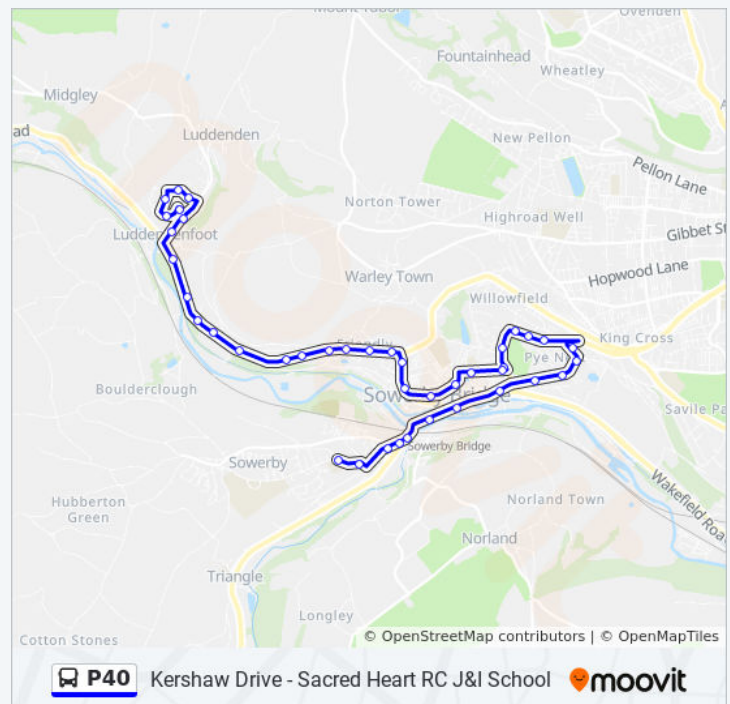

## P40 bus Info

**Direction:** Sowerby Bridge <-> Luddenden

**Stops:** 49

**Trip Duration:** 35 min

**Line Summary:**

Rochdale Rd Pye Nest Gardens, Pye Nest

Crow Wood Park, Pye Nest  
21 Park Drive, Halifax