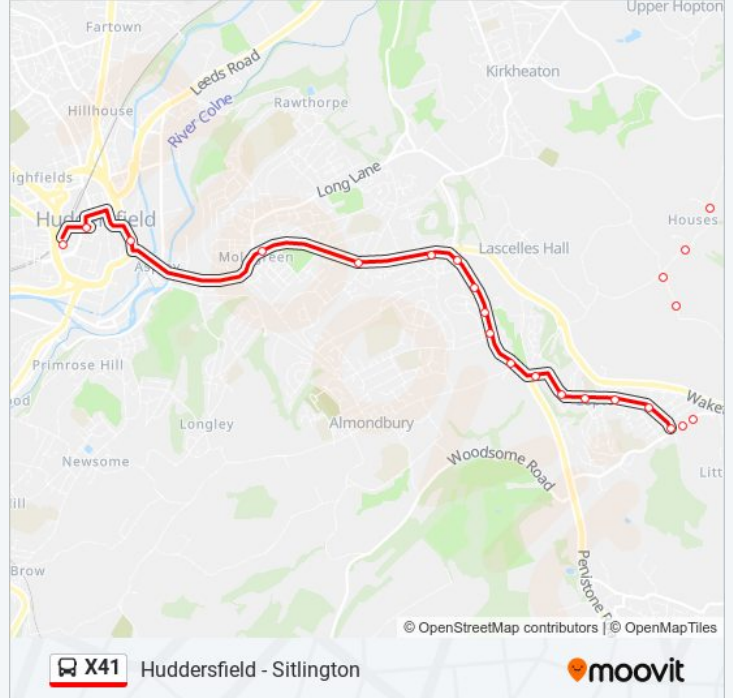

Rowley Lane Wakefield Rd

Rowley Lane Highgate Ave

Rowley Lane Sycamore Close

Highgate Lane Rowley Ln

Highgate Lane Library Close

Highgate Lane Highgate Crescent

Station Rd Oak Tree Avenue

Station Rd Oak Tree Terrace

Station Rd Fenay Drive

Fenay Bridge

Southfield Road

Mereside

Waterloo Morrisons

Waterloo Depot

Waterloo Junction

Dalton Green Lane

Broad Lane Junction

Southgate (Stop R1)

Westgate (Stop W2)

Huddersfield

X41 Huddersfield - Sitlington

Direction: Lepton

17 stops

[VIEW LINE SCHEDULE](#)

Huddersfield

Lord Street (Stop K3)

Southgate (Stop R3)

Broad Lane Junction

Dalton Green Lane

Waterloo Junction

Waterloo Depot

Waterloo Morrisons

Mereside

X41 bus Time Schedule

Lepton Route Timetable:

Sunday	Not Operational
Monday	Not Operational
Tuesday	08:40
Wednesday	08:40
Thursday	08:40
Friday	08:40
Saturday	Not Operational

X41 bus Info

Direction: Lepton

Stops: 17