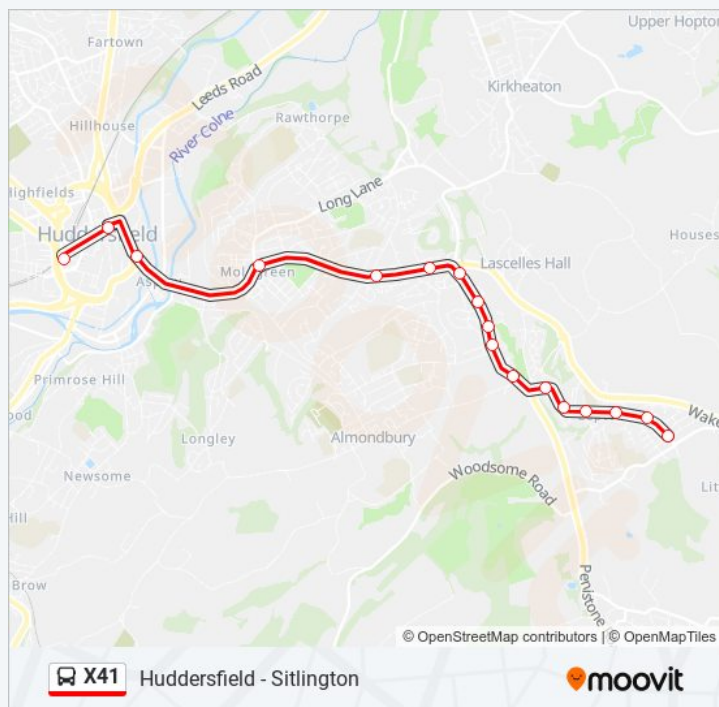

Station Rd Oak Tree Terrace

Station Rd Oak Tree Avenue

Highgate Lane Highgate Crescent

Highgate Ln Ings Way

Highgate Lane Highgate Ave

Trip Duration: 20 min

Line Summary:

Direction: Middlestown

42 stops

[VIEW LINE SCHEDULE](#)

Huddersfield

Lord Street (Stop K3)

Southgate (Stop R3)

Broad Lane Junction

Dalton Green Lane

Waterloo Junction

Waterloo Depot

Waterloo Morrisons

Mereside

Southfield Road

Fenay Bridge

Station Rd Fenay Drive

Station Rd Oak Tree Terrace

Station Rd Oak Tree Avenue