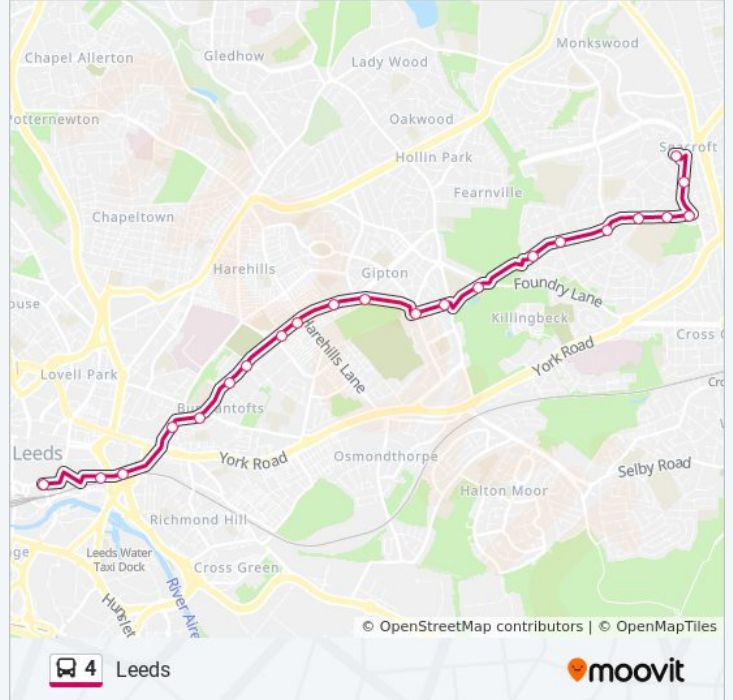

Use the Moovit App to find the closest 4 bus station near you and find out when is the next 4 bus arriving.

Direction: Leeds City Centre
 22 stops
[VIEW LINE SCHEDULE](#)

- Seacroft
- Seacroft the Green
- York Road
- Foundry Mill Street
- Redmire Drive
- Ironwood View
- Moresdale Lane
- Parkfield Way
- Neath Gardens
- Coldcotes Drive
- Coldcotes Circus
- Harehills Park
- Foundry Place
- Compton Centre
- Compton Place
- Shakespeare Street
- Shakespeare Gardens
- Torre Road
- Nippet Lane
- Cultural E
- Cultural H

Direction: Leeds City Centre
Stops: 22
Trip Duration: 27 min
Line Summary:

Direction: Pudsey

50 stops

[VIEW LINE SCHEDULE](#)

- Seacroft
- Seacroft the Green
- York Road
- Foundry Mill Street
- Redmire Drive
- Ironwood View
- Moresdale Lane
- Parkfield Way
- Neath Gardens
- Coldcotes Drive
- Coldcotes Circus
- Harehills Park
- Foundry Place
- Compton Centre
- Compton Place
- Shakespeare Street
- Shakespeare Gardens
- Torre Road

4 bus Info

Direction: Pudsey Bus Stn B

Stops: 22

Trip Duration: 16 min

Line Summary:

4 bus Time Schedule

Seacroft Route Timetable:

Sunday	7:10 AM - 9:10 PM
Monday	5:04 AM - 9:30 PM
Tuesday	5:04 AM - 9:30 PM
Wednesday	5:04 AM - 9:30 PM
Thursday	5:04 AM - 9:30 PM

Friday 5:18 AM - 9:56 PM
Saturday 5:18 AM - 9:56 PM

4 bus Info

Direction: Seacroft

Stops: 74

Trip Duration: 85 min

Line Summary:

Albany Street

Whingate Junction