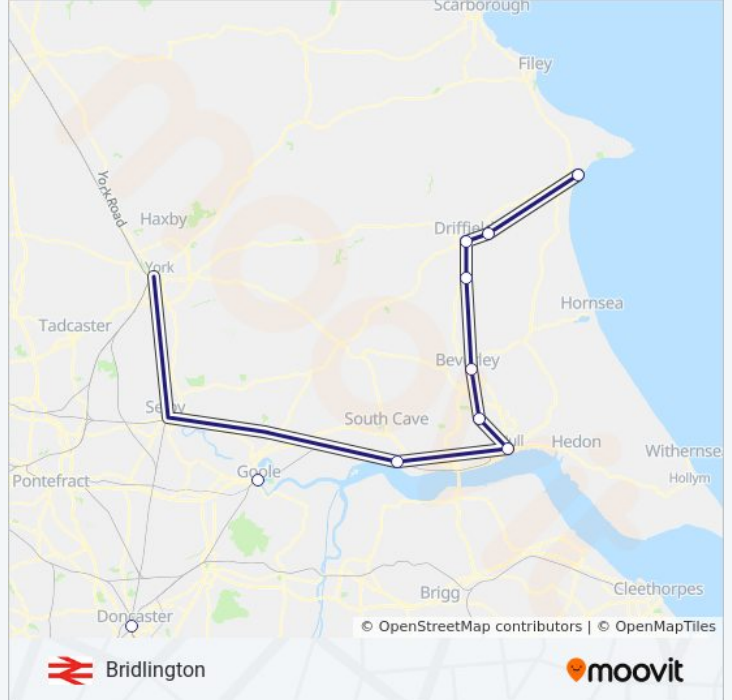

Direction: Bridlington

Stops: 15

Trip Duration: 120 min

Line Summary:

Direction: Carlisle

41 stops

[VIEW LINE SCHEDULE](#)

- Whitby
- Ruswarp
- Sleights
- Grosmont
- Egton
- Glaisdale
- Lealholm
- Danby
- Castleton Moor
- Commondale
- Kildale
- Battersby
- Great Ayton
- Nunthorpe
- Gypsy Lane
- Marion
- James Cook University Hospital
- Middlesbrough