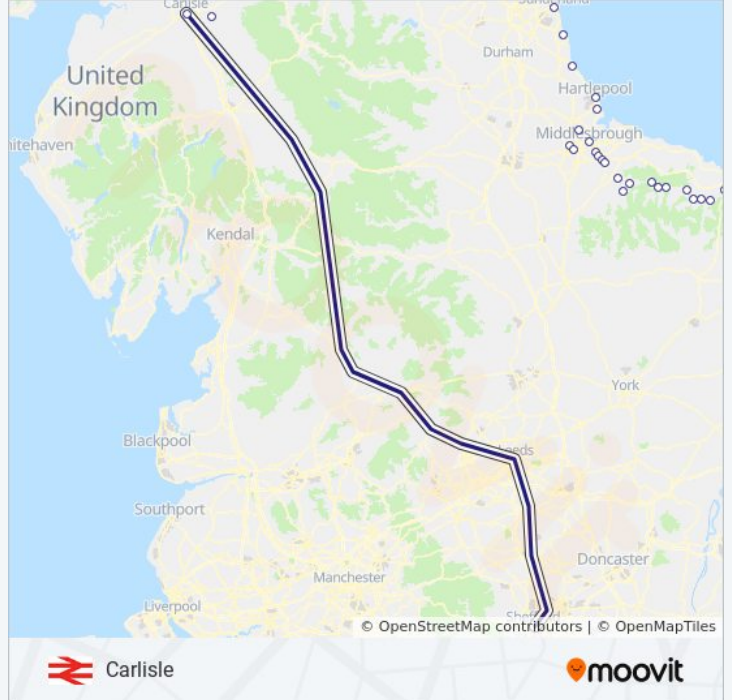

NORTHERN train Info

Direction: Carlisle

Stops: 41

Trip Duration: 162 min

Line Summary:

Thornaby
 Stockton
 Billingham
 Seaton Carew
 Hartlepool
 Horden Peterlee Station
 Seaham
 Sunderland
 Heworth
 Newcastle
 Metrocentre
 Blaydon
 Wylam
 Prudhoe
 Stocksfield
 Riding Mill
 Corbridge
 Hexham
 Haydon Bridge
 Haltwhistle
 Brampton (Cumbria)
 Wetheral
 Carlisle