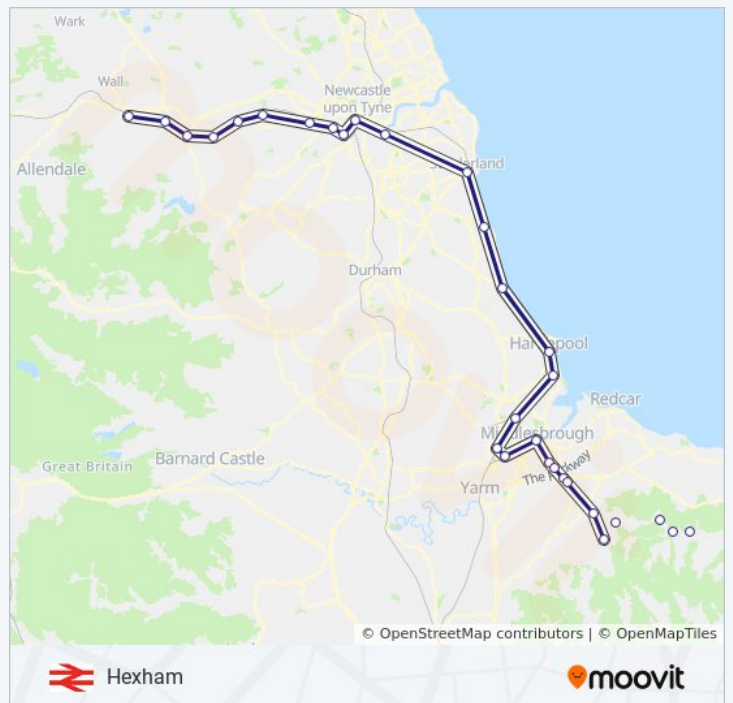

Ince (Manchester)
Wigan Wallgate
Pemberton
Orrell
Upholland
Rainford
Headbolt Lane

Direction: Hexham

37 stops

[VIEW LINE SCHEDULE](#)

Whitby
Ruswarp
Sleights
Grosmont
Egton
Glaisdale
Lealholm
Danby
Castleton Moor
Commondale
Kildale
Battersby
Great Ayton
Nunthorpe
Gypsy Lane
Marton
James Cook University Hospital
Middlesbrough
Thornaby
Stockton
Billingham
Seaton Carew

NORTHERN train Time Schedule

Hexham Route Timetable:

Sunday	Not Operational
Monday	11:59 AM - 3:57 PM
Tuesday	11:59 AM - 3:57 PM
Wednesday	11:59 AM - 3:57 PM
Thursday	11:59 AM - 3:57 PM
Friday	11:59 AM - 3:57 PM
Saturday	11:59 AM - 3:57 PM

NORTHERN train Info

Direction: Hexham

Stops: 37

Trip Duration: 220 min

Line Summary: