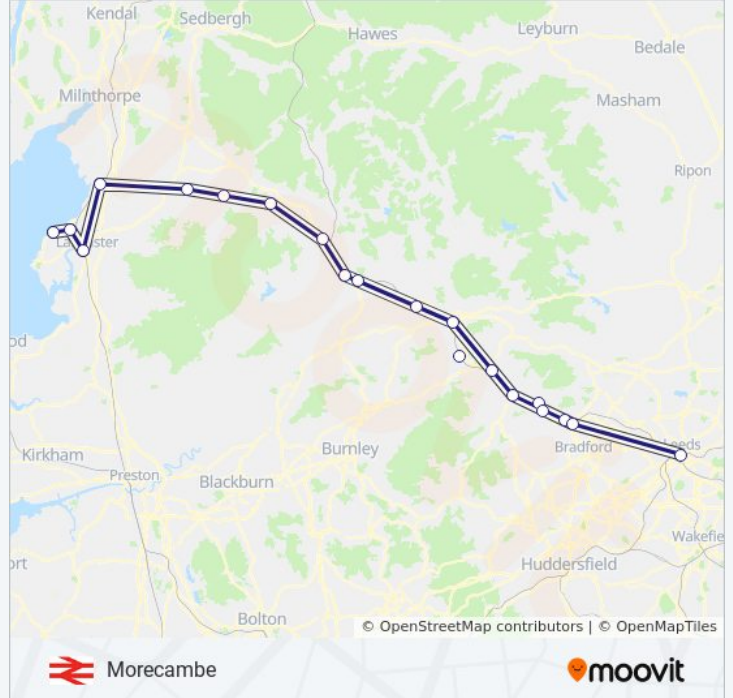

NORTHERN train Info

Direction: Morecambe

Stops: 17

Trip Duration: 128 min

Line Summary:

Direction: Nottingham

14 stops

[VIEW LINE SCHEDULE](#)