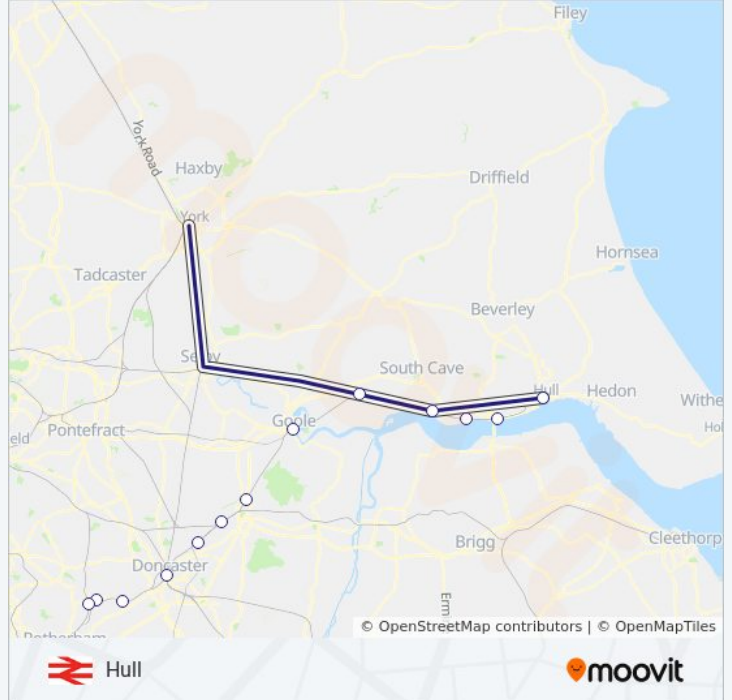

NORTHERN train Info

Direction: Hull

Stops: 16

Trip Duration: 69 min

Line Summary:

Direction: Ilkley

7 stops

[VIEW LINE SCHEDULE](#)