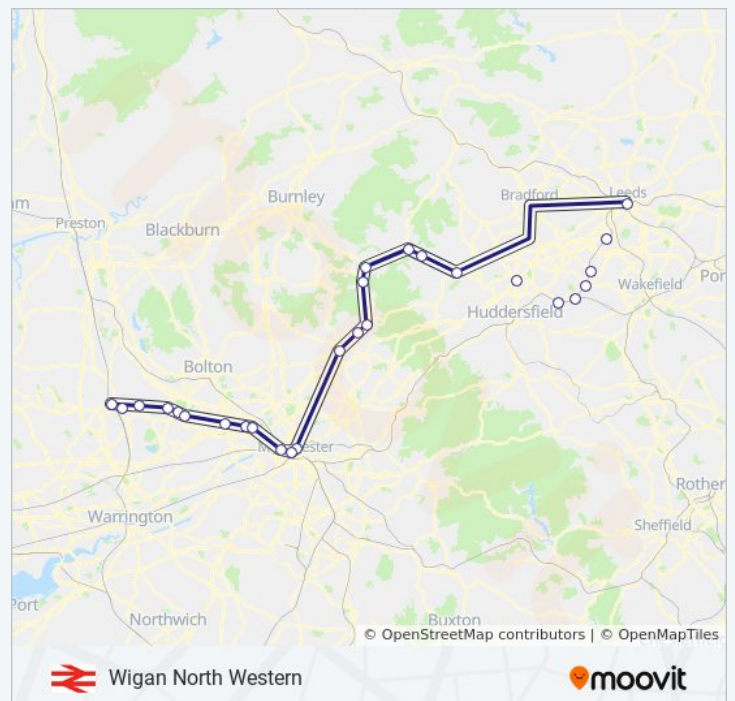

Lealholm
Glaisdale
Egton
Grosmont
Sleights
Ruswarp
Whitby

Direction: Wigan North Western

26 stops

[VIEW LINE SCHEDULE](#)

Leeds
Morley
Batley
Dewsbury
Mirfield
Brighouse
Sowerby Bridge
Mytholmroyd
Hebden Bridge
Todmorden
Walsden
Littleborough
Smithy Bridge
Rochdale
Manchester Victoria
Salford Central
Salford Crescent
Swinton (Manchester)
Moorside
Walkden
Atherton
Hag Fold

NORTHERN train Time Schedule

Wigan North Western Route Timetable:

Sunday	Not Operational
Monday	Not Operational
Tuesday	8:17 PM
Wednesday	8:17 PM
Thursday	8:17 PM
Friday	8:17 PM
Saturday	Not Operational

NORTHERN train Info

Direction: Wigan North Western

Stops: 26

Trip Duration: 144 min

Line Summary: