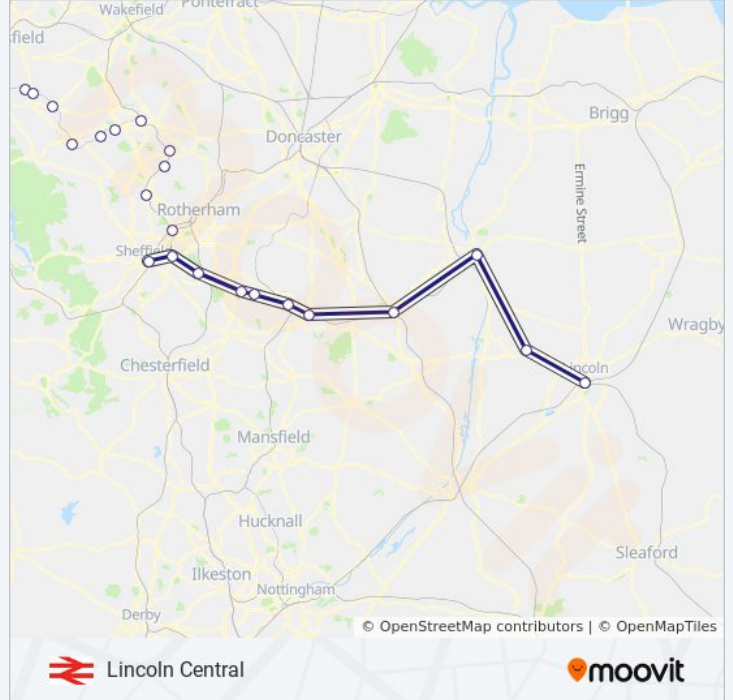

NORTHERN train Info

Direction: Lincoln Central

Stops: 26

Trip Duration: 135 min

Line Summary:

- Kiveton Bridge
- Kiveton Park
- Shireoaks
- Worksop
- Retford Low Level
- Gainsborough Lea Road
- Saxilby
- Lincoln Central

Direction: Lockwood

25 stops

[VIEW LINE SCHEDULE](#)

- Lincoln Central
- Saxilby
- Gainsborough Lea Road
- Retford Low Level
- Worksop
- Shireoaks
- Kiveton Park
- Kiveton Bridge
- Woodhouse
- Sheffield
- Meadowhall
- Chapelton
- Elsecar Station
- Wombwell
- Barnsley
- Dodworth
- Silkstone Common
- Penistone

NORTHERN train Info

Direction: Lockwood

Stops: 25

Trip Duration: 75 min

Line Summary:

 [NORTHERN train Line Map](#)

Denby Dale
Shepley
Stocksmoor
Brockholes
Honley
Berry Brow
Lockwood

Direction: Manchester Piccadilly