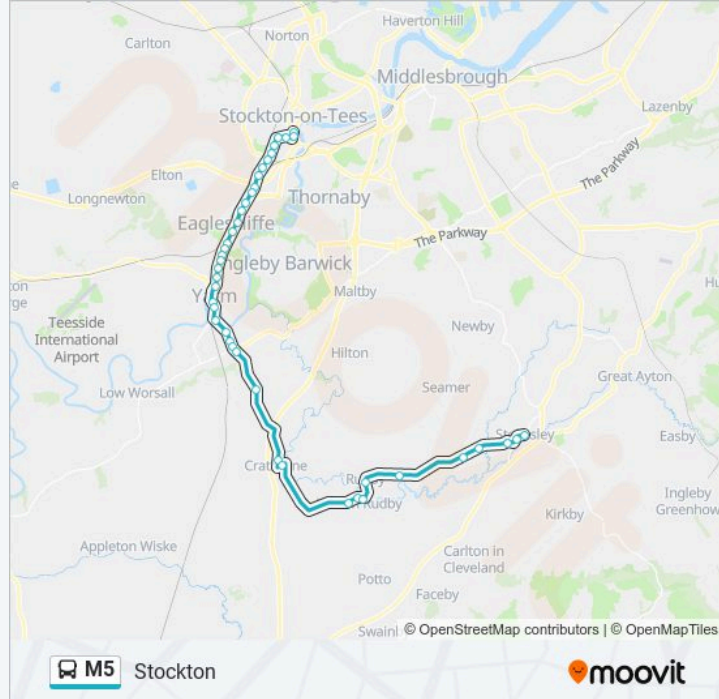

Yarm Road Methodist Church

Varo Terrace

Trinity Gardens

High Street Stand P

High Street Stand J

Direction: Stokesley

42 stops

[VIEW LINE SCHEDULE](#)

High Street Stand J

Trinity Gardens

Varo Terrace

St Peter's Church

Maxwell Court

M5 bus Time Schedule

Stokesley Route Timetable:

Sunday	08:54 - 17:42
Monday	Not Operational
Tuesday	Not Operational
Wednesday	Not Operational
Thursday	Not Operational
Friday	Not Operational