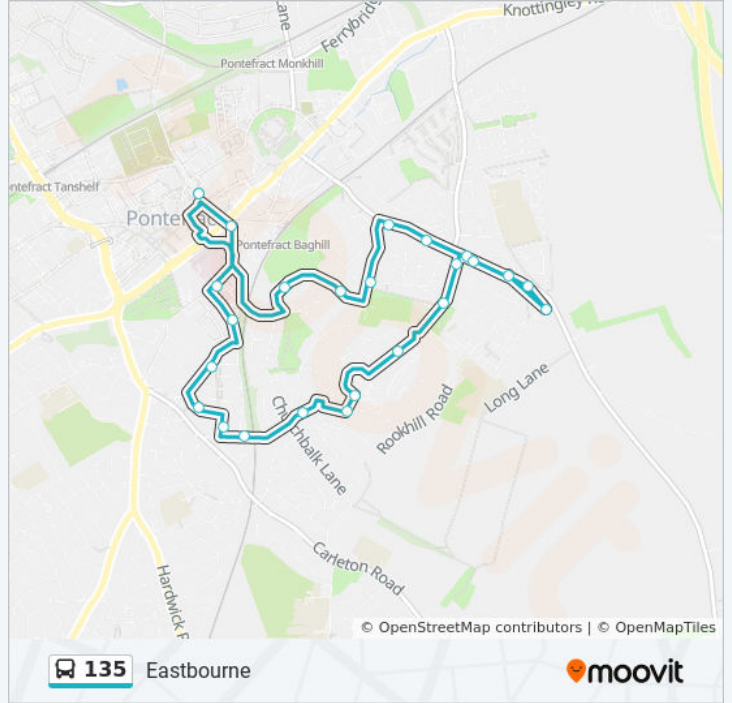

**Direction: Pontefract**

16 stops

[VIEW LINE SCHEDULE](#)

Chequerfield Circle

East Drive

De Lacy School

Chequerfield Lane

Willow Park Club

Eastbourne Terrace

Eastbourne Crescent

Eastbourne Terrace

Willow Park Club

Willow Park Shops

Willow Park

Harewood View

Harewood Mount

Camelot Court

Station Lane

Pontefract

**135 bus Time Schedule**

Pontefract Route Timetable:

Sunday	8:59 AM
Monday	5:09 AM
Tuesday	5:09 AM
Wednesday	5:09 AM
Thursday	5:09 AM
Friday	Not Operational
Saturday	Not Operational

**135 bus Info**

**Direction:** Pontefract

**Stops:** 16

**Trip Duration:** 16 min

**Line Summary:**

135 bus time schedules and route maps are available in an offline PDF at [moovitapp.com](https://moovitapp.com). Use the [Moovit App](#) to see live bus times, train schedule or subway schedule, and step-by-step directions for all public transit in Yorkshire.