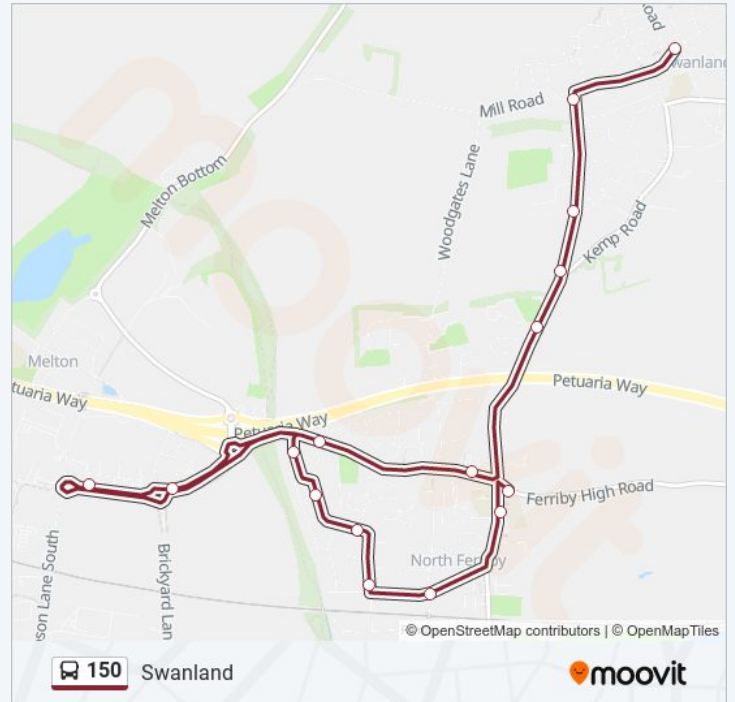

150 bus Info

Direction: Boothferry Estate

Stops: 54

Trip Duration: 60 min

Line Summary:

Anlaby Tranby Lane
Anlaby Beverley Road
Anlaby Wilson Street
Anlaby Red Lion Pub
Anlaby Lowfield Road
Anlaby Lowfield Road
Anlaby Lowfield Road
Hessle the Square
Hessle Hull Road
Hessle Hull Road
Hessle Hull Road
Hessle Hull Road
First Lane
Sainsburys Superstore
Hessle Hull Road
Hessle Hull Road
Hessle Hull Road
Hessle the Square
Hessle Beverley Road
Hessle Swanland Road
Hessle Swanland Road
Hessle Barrow Lane
Hessle Barrow Lane
Hessle Ferriby Road
Hessle Ferriby Road
Hessle Ferriby Road
Hesslewood
Hessle Ferriby Road
North Ferriby High Rd
North Ferriby High Road
North Ferriby High Rd
North Ferriby High Rd
North Ferriby High Road

Stops: 20

Trip Duration: 20 min

Line Summary:

Direction: Swanland

16 stops

[VIEW LINE SCHEDULE](#)

North Ferriby High Road
North Ferriby Library
North Ferriby New Walk
North Ferriby Nunburnholme Ave

150 bus Time Schedule

Saturday

Not Operational

150 bus Info

Direction: Swanland

Stops: 16

Trip Duration: 15 min

Line Summary:

150 bus time schedules and route maps are available in an offline PDF at moovitapp.com. Use the Moovit App to see live bus times, train schedule or subway schedule, and step-by-step directions for all public transit in Yorkshire.