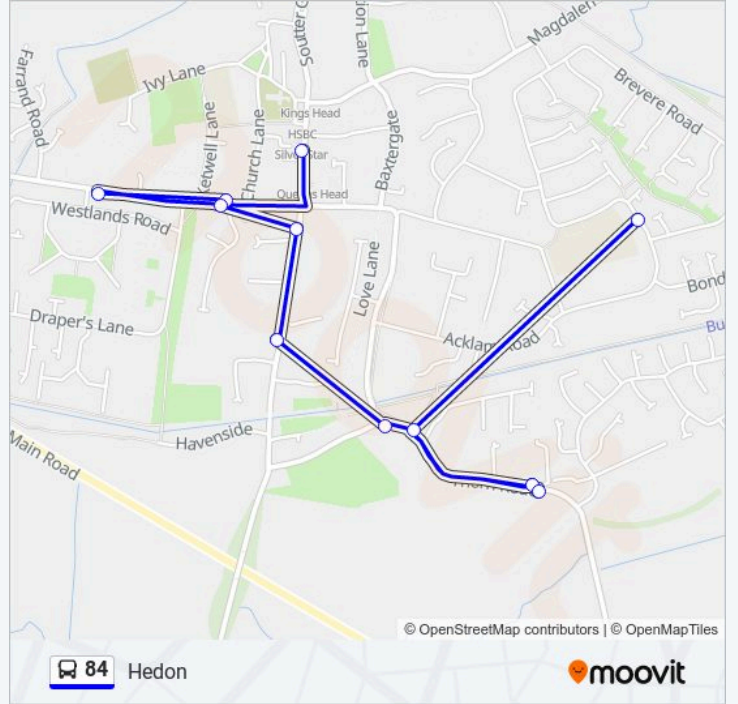

Stops: 12

Trip Duration: 28 min

Line Summary:

Direction: Hedon St Augustines Gate (22000891)

11 stops

[VIEW LINE SCHEDULE](#)

- Hedon Inmans Road
- Hedon Thorn Road
- Hedon Thorn Road
- Hedon Thorn Road
- Hedon Haven Basin Road
- Hedon Sheriff Highway
- Hedon Sheriff Highway
- Hedon New Road
- Hedon New Road
- Hedon New Road
- Hedon St Augustines Gate

84 bus Time Schedule

Hedon St Augustines Gate (22000891) Route

Timetable:

Sunday	Not Operational
Monday	Not Operational
Tuesday	Not Operational
Wednesday	10:59
Thursday	Not Operational
Friday	10:59
Saturday	Not Operational

84 bus Info

Direction: Hedon St Augustines Gate (22000891)

Stops: 11

Trip Duration: 24 min

Line Summary:

84 bus time schedules and route maps are available in an offline PDF at moovitapp.com. Use the Moovit App to see live bus times, train schedule or subway schedule, and step-by-step directions for all public transit in Yorkshire.