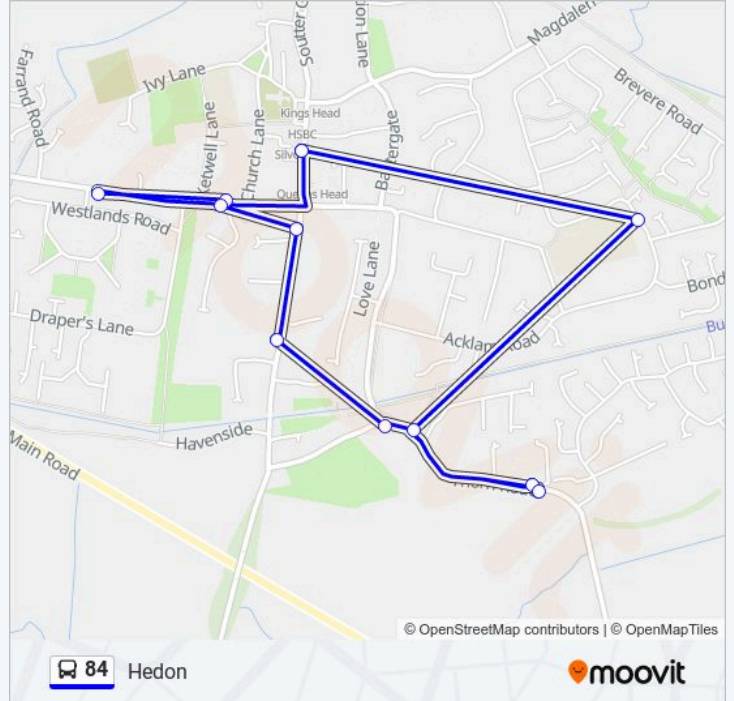

Direction: Hedon Circular

12 stops

[VIEW LINE SCHEDULE](#)

Hedon St Augustines Gate

Hedon Inmans Road

Hedon Thorn Road

Hedon Thorn Road

Hedon Thorn Road

Hedon Circular Route Timetable:

Sunday	Not Operational
Monday	Not Operational
Tuesday	Not Operational
Wednesday	13:40
Thursday	Not Operational
Friday	13:40
Saturday	Not Operational

84 bus Info

Direction: Hedon Circular

Stops: 12

Trip Duration: 28 min

Line Summary:

Direction: Hedon St Augustines Gate (22000891)

11 stops

[VIEW LINE SCHEDULE](#)

- Hedon Inmans Road
- Hedon Thorn Road
- Hedon Thorn Road
- Hedon Thorn Road
- Hedon Haven Basin Road
- Hedon Sheriff Highway
- Hedon Sheriff Highway
- Hedon New Road
- Hedon New Road
- Hedon New Road
- Hedon St Augustines Gate

84 bus Info

Direction: Hedon St Augustines Gate (22000891)

Stops: 11

Trip Duration: 24 min

Line Summary:

84 bus time schedules and route maps are available in an offline PDF at moovitapp.com. Use the Moovit App to see live bus times, train schedule or subway schedule, and step-by-step directions for all public transit in Yorkshire.