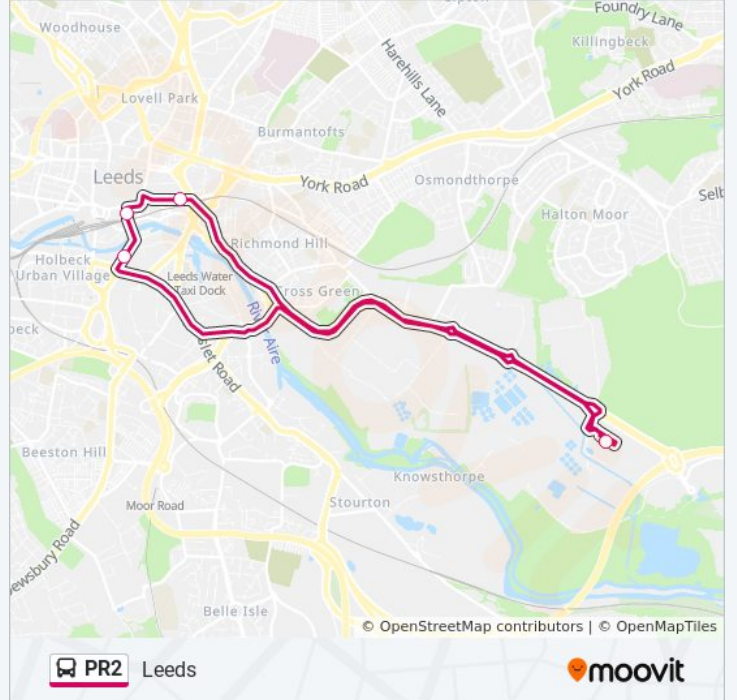

Leeds

Get The App

The PR2 bus line Leeds has one route. For regular weekdays, their operation hours are:

(1) Leeds City Centre: 7:00 AM - 7:54 PM

Use the Moovit App to find the closest PR2 bus station near you and find out when is the next PR2 bus arriving.

Direction: Leeds City Centre

11 stops

[VIEW LINE SCHEDULE](#)

- Temple Green Park And Ride
- Pontefract Ln Bell Wood Roundabout
- Pontefract Lane Thornes Farm Roundabout
- Pontefract Ln Newmarket Lane
- Southbank C
- Trinity L
- Cultural C
- Pontefract Ln Newmarket Lane
- Pontefract Lane Thornes Farm Roundabout
- Pontefract Ln Bell Wood Roundabout
- Temple Green Park And Ride

PR2 bus Time Schedule

Leeds City Centre Route Timetable:

Sunday	Not Operational
Monday	7:00 AM - 7:54 PM
Tuesday	7:00 AM - 7:54 PM
Wednesday	7:00 AM - 7:54 PM
Thursday	7:00 AM - 7:54 PM
Friday	Not Operational
Saturday	Not Operational

PR2 bus Info

Direction: Leeds City Centre

Stops: 11

Trip Duration: 30 min

Line Summary:

PR2 bus time schedules and route maps are available in an offline PDF at moovitapp.com. Use the [Moovit App](#) to see live bus times, train schedule or subway schedule, and step-by-step directions for all public transit in Yorkshire.