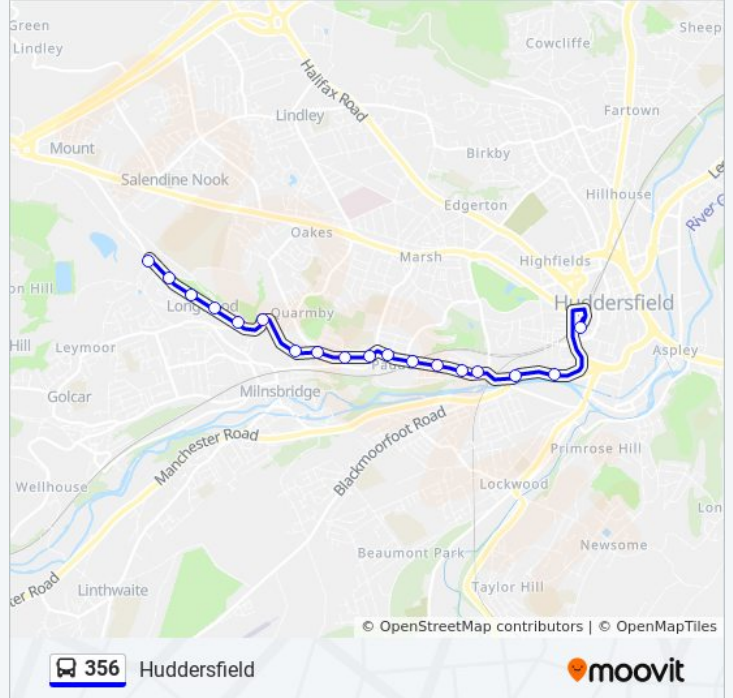

 **356**

Huddersfield

Get The App

The 356 bus line (Huddersfield) has 2 routes. For regular weekdays, their operation hours are:

(1) Huddersfield Town Centre: 18:43 - 20:45(2) Longwood: 18:28 - 20:30

Use the Moovit App to find the closest 356 bus station near you and find out when is the next 356 bus arriving.

Direction: Huddersfield Town Centre

18 stops

[VIEW LINE SCHEDULE](#)

Dodlee Lane
Longwood Gate Edge Terrace
Longwood Gate
Longwood Gate Prospect Road
Longwood Gate St Marks Road
Thornhill Road Ballroyd Clough
Vicarage Rd Meg Lane
Longwood Rd Harp Road
Longwood Rd Quarmby Road
Longwood Road Lowergate
Paddock Head
Church Street South View
Church Street Cross Church St
Brow Road
Market Street Paddock Foot
Longroyd Lane
Bankfield Road
Huddersfield

356 bus Time Schedule

Huddersfield Town Centre Route Timetable:

Sunday	09:49 - 17:49
Monday	18:43 - 20:45
Tuesday	18:43 - 20:45
Wednesday	18:43 - 20:45
Thursday	18:43 - 20:45
Friday	18:43 - 20:45
Saturday	18:43 - 20:45

356 bus Info

Direction: Huddersfield Town Centre

Stops: 18

Trip Duration: 21 min

Line Summary:

Direction: Longwood

18 stops

[VIEW LINE SCHEDULE](#)