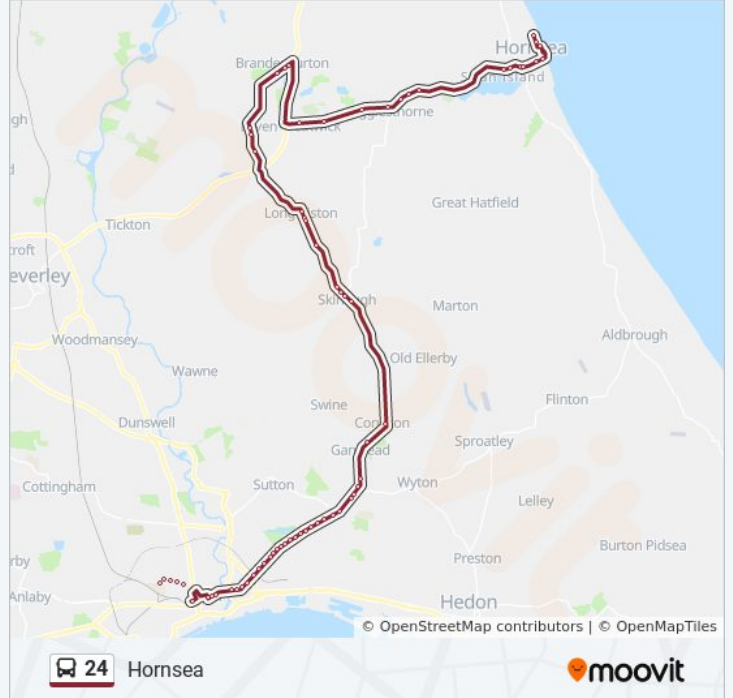

Direction: Hornsea
 70 stops
[VIEW LINE SCHEDULE](#)

24 bus Time Schedule
 Hornsea Route Timetable:

Sunday	8:20 AM - 6:15 PM
Monday	5:50 AM - 7:00 PM
Tuesday	5:50 AM - 7:00 PM
Wednesday	5:50 AM - 7:00 PM
Thursday	5:50 AM - 7:00 PM
Friday	8:20 AM - 6:15 PM
Saturday	6:30 AM - 7:00 PM

- Hull Interchange
- Bond Street C
- George Street A
- George Street B
- New Cleveland Street
- Holborn Street
- Dansom Lane
- Franklin Street
- Courtney Street
- Barnsley Street
- Durham Street
- Laburnum Avenue
- Westcott Street
- Mile House
- Telford Street
- Woodford Leisure Centre
- Westminster Avenue
- Astoria Bingo
- Tower Grange
- Crooked Billet
- Waldegrave Avenue
- Grasby Road

24 bus Info
Direction: Hornsea
Stops: 70
Trip Duration: 68 min
Line Summary:

Four In Hand
Minster Court
Saltshouse Road
Parkhurst Close
Shannon Road
Stannington Drive
Ganstead Lane E-Bound
Ganstead A165
Coniston Hull Road
Coniston Main Street
Skirlaugh A165
Skirlaugh Hull Road
Skirlaugh Main Road
Skirlaugh Main Road
Skirlaugh Main Road
Arnold A165
Long Riston Main Street
Long Riston Main Street
Long Riston Main Street
Leven Beverley Road
Leven South Street
Leven South Street
Brandesburton Starcarr Lane
Brandesburton New Rd
Brandesburton New Rd
Brandesburton New Rd
Catwick B1244
Catwick Main Street
Catwick Main Street
Catwick Main Street
Caffoss Lane End
Siggleshorne Hornsea Road
Seaton Leas Lane

Field Street

Windmill Hotel

Malton Street

Charlotte Street

George Street C

Bond Street E

Albion Street D

Hull Interchange