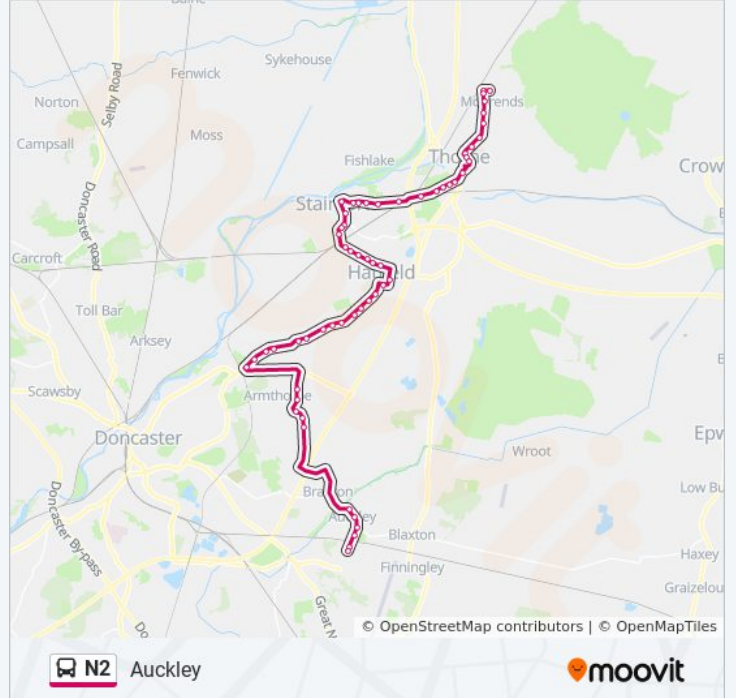

Direction: Auckley
 59 stops
[VIEW LINE SCHEDULE](#)

- Northgate/The Green
- Micklethwaite Road/Marshland Road
- Marshland Road/Grange Road
- Marshland Road/Alexandra Road
- Marshland Road/Wembley Road
- Marshland Road/Newfields Close
- King Edward Road/Kings Court Road
- King Edward Road/Inglenook Drive
- King Edward Road/St Nicholas Road
- St Nicholas Road/Mansion Court Gardens
- St Nicholas Road/St Nicholas Mews
- South Parade/Plantation Road
- Kirton Lane/Pennine Road
- Kirton Lane/Cotswold Road
- Kirton Lane/Grampian Way
- Kirton Lane/Grampian Way
- Kirton Lane/Gibbon Lane
- Kirton Lane/Poffinder Wood Road
- Kirton Lane/Hugh Hill Lane
- Kirton Lane/Bootham Lane
- Thorne Road/Chestnut Avenue
- Thorne Road/Coronation Road

Hurst Lane/Mosham Road

Hurst Lane/Poplar Way

Hurst Lane/Poplar Way

Hurst Lane/Hayfield Lane

Direction: Moorends

55 stops

[VIEW LINE SCHEDULE](#)

Hurst Lane/Hayfield Lane

Thorne Road/Westminster Drive

High Street/Westminster Drive

High Street/Westminster Drive

High Street/Hawthorne Avenue

High Street/Park Lane Close

Doncaster Road/Broadway

Manor Road/Parkways

Manor Road/Grange Avenue

Trip Duration: 55 min

Line Summary:

Station Road/Westfield Road

Station Road/Ash Hill Crescent

Station Road/Crookes Broom Lane

Station Road/Abbey Road

Station Road/Broadway

Station Road/The Crescent