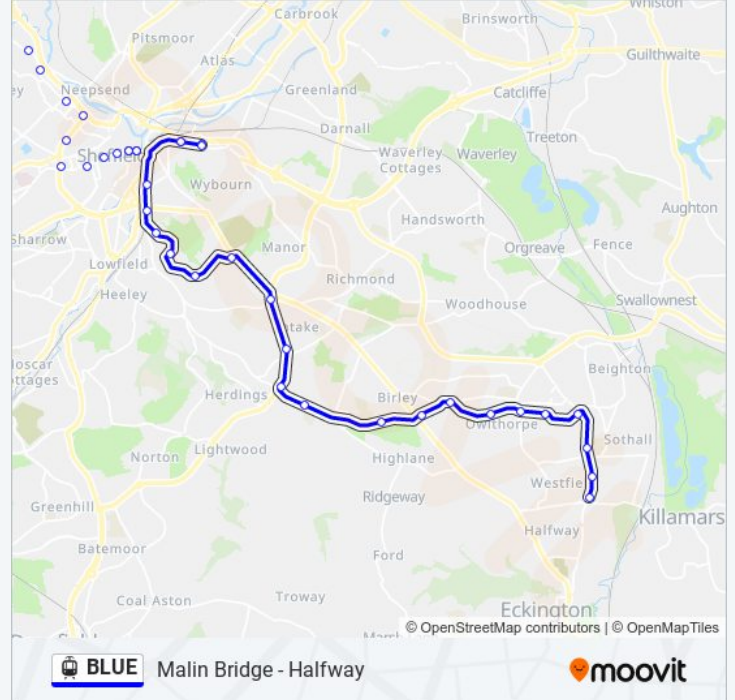

BLUE light rail Info**Direction:** Halfway**Stops:** 33**Trip Duration:** 56 min**Line Summary:**

Hollinsend From City, Gleadless

Gleadless Townend From City, Gleadless Townend

White Lane From City, Charnock

Birley Lane From City, Birley

Birley Moor Road From City, Owlthorpe

Hackenthorpe From City, Hackenthorpe

Donetsk Way From City, Owlthorpe

Moss Way From City, Waterthorpe

Crystal Peaks From City, Crystal Peaks

Beighton - Drake House Lane From City, Beighton

Waterthorpe From City, Waterthorpe

Westfield From City, Westfield

Halfway To City, Halfway Tram Stop

Direction: Halfway

33 stops

[VIEW LINE SCHEDULE](#)

Halfway To City, Halfway Tram Stop

Westfield To City, Westfield

Waterthorpe To City, Waterthorpe

Beighton - Drake House Lane To City, Beighton

Crystal Peaks To City, Crystal Peaks

Moss Way To City, Waterthorpe

Donetsk Way To City, Owlthorpe