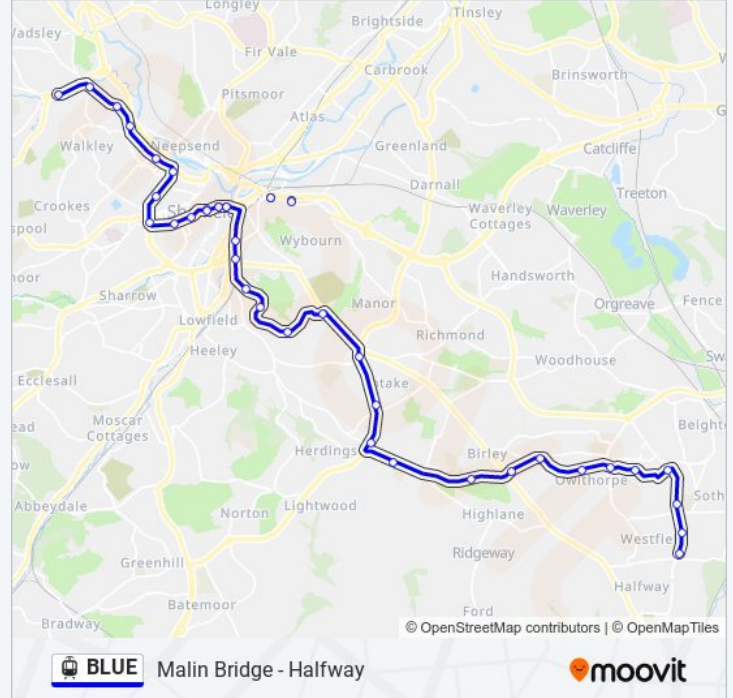

Hillsborough To City, Hillsborough

Bamforth Street To City, Langsett Road

Langsett - Primrose View To City, Langsett Road

Infirmary Road To City, Upperthorpe

Shalesmoor To City, Shalesmoor

Netherthorpe Road (South Yorkshire Supertram)

Beighton - Drake House Lane From City, Beighton

Waterthorpe From City, Waterthorpe

Westfield From City, Westfield

Halfway To City, Halfway Tram Stop

Direction: Halfway

33 stops

[VIEW LINE SCHEDULE](#)

Halfway To City, Halfway Tram Stop

West Street From City, Sheffield Centre

University Of Sheffield From City, Western Bank

Netherthorpe Road (South Yorkshire Supertram)

Shalesmoor From City, Shalesmoor

Infirmary Road From City, Upperthorpe

Langsett - Primrose View From City, Langsett Road

Bamforth Street From City, Langsett Road

Hillsborough From City, Hillsborough

Malin Bridge To City, Malin Bridge

BLUE light rail time schedules and route maps are available in an offline PDF at moovitapp.com. Use the Moovit App to see live bus times, train schedule or subway schedule, and step-by-step directions for all public transit in Yorkshire.