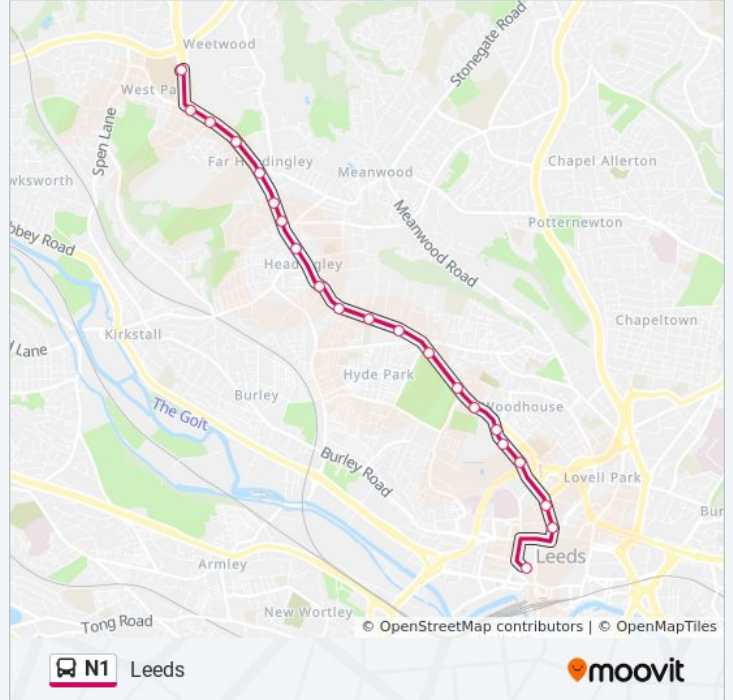

Direction: Leeds City Centre

19 stops

[VIEW LINE SCHEDULE](#)

Lawnswood School
Kepstorn Road
Ancaster Road
Glen Road
Weetwood Lane
St Chads Drive
Headingley Arndale
St Michaels Church
Richmond Avenue
North Grange Road
Cumberland Road
Hyde Prk Corner
Clarendon Road
Leeds University (Stop A)
Blackman Lane
Woodhouse Ln Car Pk
Merrion C
Headrow M
Leeds Infirmary Street - City Square

N1 bus Info

Direction: Leeds City Centre

Stops: 19

Trip Duration: 23 min

Line Summary:

Direction: Weetwood

21 stops

[VIEW LINE SCHEDULE](#)

- Leeds Infirmary Street - City Square
- Headrow L
- Merrion B
- Fenton Street
- Leeds University (Stop B)
- Leeds University (Stop C)
- Leeds University (Stop F)
- Clarendon Road
- Hyde Prk Corner
- Cumberland Road
- North Grange Road
- Richmond Avenue
- St Michaels Church
- Headingley Arndale
- St Anne's Road
- St Chads Drive
- Weetwood Lane
- Glen Road

Direction: Weetwood

Stops: 21

Trip Duration: 24 min

Line Summary:

Ancaster Road

Kepstorn Road

Lawnswood School

N1 bus time schedules and route maps are available in an offline PDF at moovitapp.com. Use the [Moovit App](#) to see live bus times, train schedule or subway schedule, and step-by-step directions for all public transit in Yorkshire.