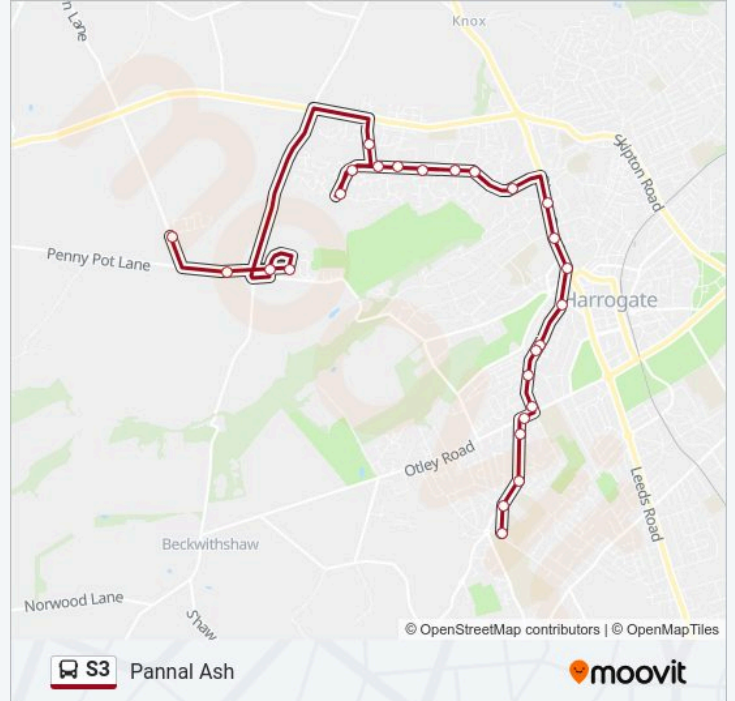

Direction: Harrogate

21 stops

[VIEW LINE SCHEDULE](#)

Rossett High Sch Grounds

Wellfield Court

Opp Sports Centre

New Inn

Wordsworth Crescent

Trip Duration: 34 min

Line Summary:

Direction: Pannal Ash

26 stops

[VIEW LINE SCHEDULE](#)

- Burley Avenue
- Penny Pot Lane
- Ingleborough Drive
- Ribblehead Road
- Crowberry Drive
- Columbine Grove
- Saltergate Rdbt
- Playing Fields
- Saltergate Drive
- Grantley Drive
- Harewood Road
- Co-Op
- Hydro
- Oakdale Avenue
- Cairn Hotel
- Royal Hall
- White Hart Hotel
- Cold Bath Road Po

Trip Duration: 41 min

Line Summary:

Cold Bath Road Po

Queens Road

New Inn

Pannal Ash Road

The Lawns

Opp Pannal Ash Drive

Sports Centre

Rossett High Sch Grounds

S3 bus time schedules and route maps are available in an offline PDF at moovitapp.com. Use the Moovit App to see live bus times, train schedule or subway schedule, and step-by-step directions for all public transit in Yorkshire.