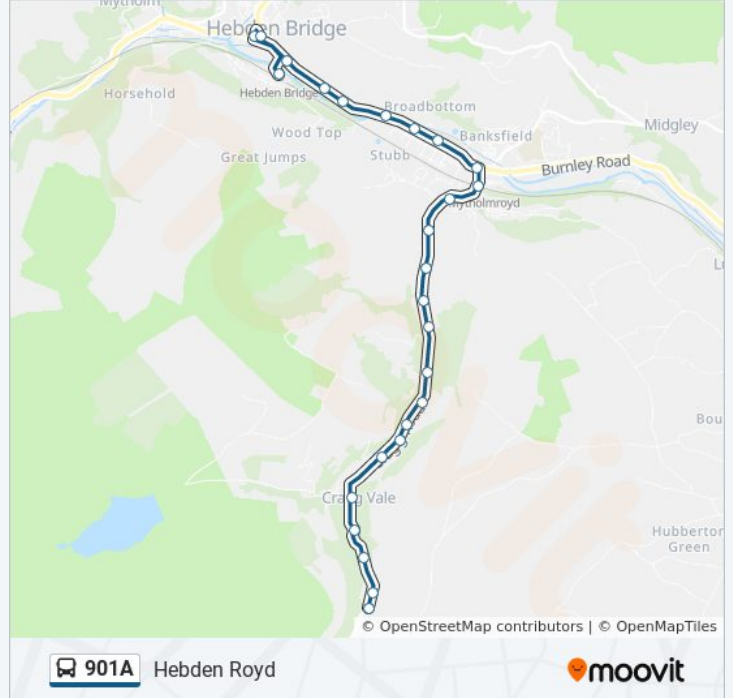

Albert Street (Stop Hb9)

Burnley Road (Stop Hb3)

Burnley Road Mayroyd Bridge

Burnley Road Falling Royd

Burnley Road Bank Buildings

Burnley Rd Bethesda Row

Burnley Road White Houses

The Dusty Miller Ph

901A bus Info

Direction: Cragg Vale

Stops: 26

Trip Duration: 12 min

Line Summary:

Blackstone Edge Road East View

Blackstone Edge Rd Victoria Buildings

Blackstone Edge Rd Will Clough

Blackstone Edge Rd Turvin Cottages

Direction: Hebden Bridge

27 stops

[VIEW LINE SCHEDULE](#)

Blackstone Edge Rd Turvin Cottages

Blackstone Edge Rd Will Clough

Blackstone Edge Rd Victoria Buildings

Blackstone Edge Road East View

Stops: 27

Trip Duration: 12 min

Line Summary:

Burnley Road White Houses

Burnley Rd Bethesda Row

Burnley Road Bank Buildings

Burnley Road Falling Royd

Burnley Road Mayroyd Bridge