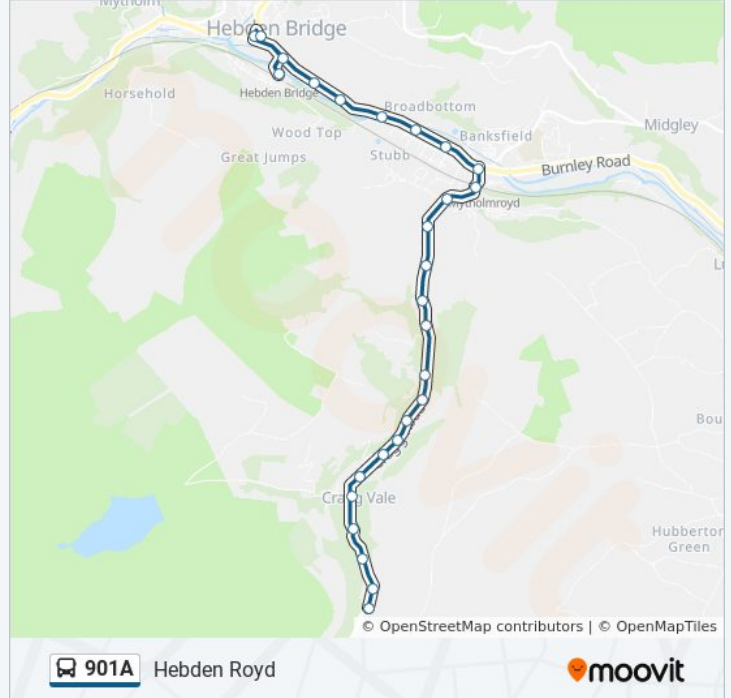

Albert Street (Stop Hb9)

Burnley Road (Stop Hb3)

Burnley Road Mayroyd Bridge

Burnley Road Falling Royd

Burnley Road Bank Buildings

Burnley Rd Bethesda Row

Burnley Road White Houses

The Dusty Miller Ph

901A bus Info

Direction: Cragg Vale

Stops: 26

Trip Duration: 12 min

Line Summary:

Blackstone Edge Road East View

Blackstone Edge Rd Victoria Buildings

Blackstone Edge Rd Will Clough

Stops: 27

Trip Duration: 12 min

Line Summary:

Burnley Road White Houses

Burnley Rd Bethesda Row

Burnley Road Bank Buildings

Burnley Road Falling Royd

Burnley Road Mayroyd Bridge

Burnley Road (Stop Hb2)

Hope Street (Stop Hb8)

Albert Street (Stop Hb9)

Hebden Bridge Station (Stop Hb1)

901A bus time schedules and route maps are available in an offline PDF at moovitapp.com. Use the [Moovit App](#) to see live bus times, train schedule or subway schedule, and step-by-step directions for all public transit in Yorkshire.