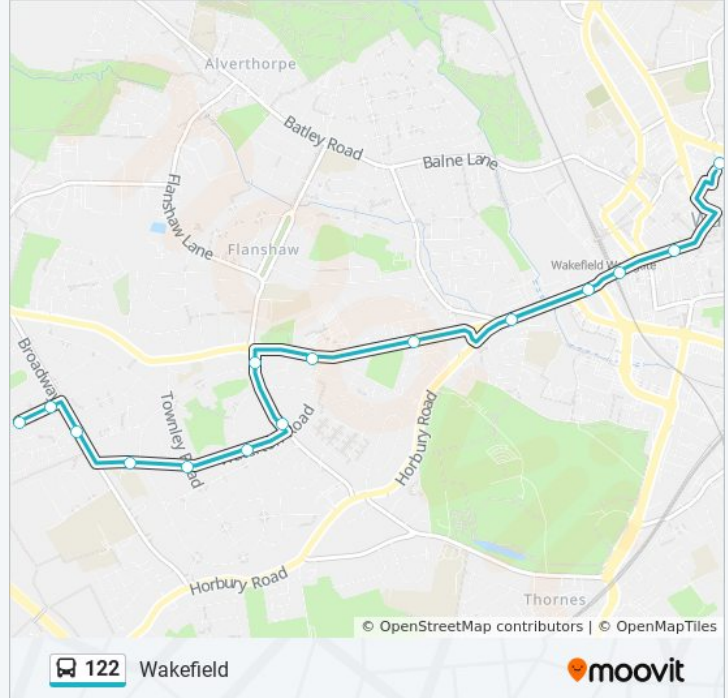

Wakefield

Westgate (Stop W3)

Westgate (Stop W8)

Westgate Ings Road

Westgate End

Manor Road

Dewsbury Rd Morrisons

Haselden Road

122 bus Info

Direction: Lupset

Stops: 15

Trip Duration: 16 min

Line Summary:

Dacre Avenue End

Dacre Avenue

Direction: Ossett

30 stops

[VIEW LINE SCHEDULE](#)

- Wakefield
- Westgate (Stop W3)
- Westgate (Stop W8)
- Westgate Ings Road
- Westgate End
- Manor Road
- Dewsbury Rd Morrisons
- Haselden Road
- Waterton Road
- Chantry Road
- Townley Road
- Gissing Road
- Snapethorpe Hall
- Magdalene Road
- Roundwood Ind Est
- Silkwood Park
- Holiday Inn
- Queens Drive

Direction: Ossett

Stops: 30

Trip Duration: 34 min

Line Summary:

Westwood Road

Junction Lane

Manor Road Junction

South Parade