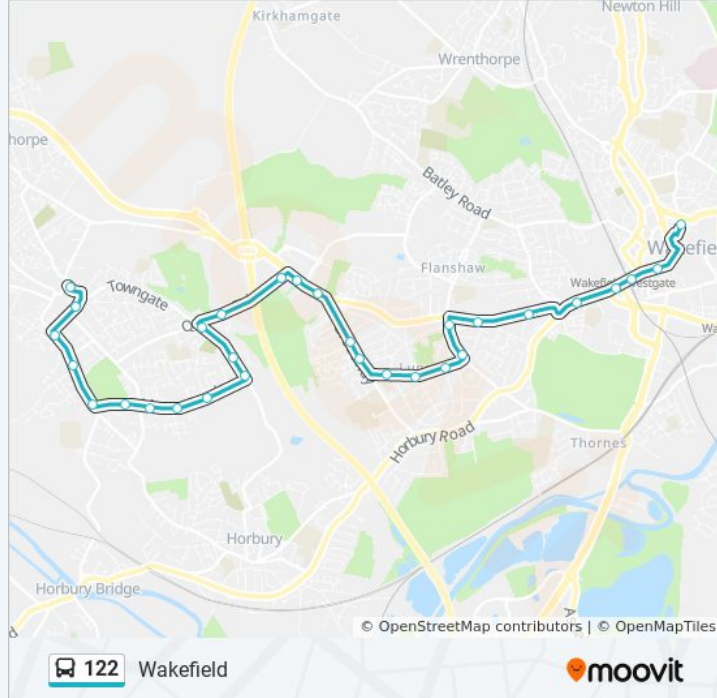

30 stops

[VIEW LINE SCHEDULE](#)

- Wakefield
- Westgate (Stop W3)
- Westgate (Stop W8)
- Westgate Ings Road
- Westgate End
- Manor Road
- Dewsbury Rd Morrisons
- Haselden Road
- Waterton Road
- Chantry Road
- Townley Road
- Gissing Road
- Snapethorpe Hall
- Magdalene Road
- Roundwood Ind Est
- Silkwood Park
- Holiday Inn
- Queens Drive

Direction: Ossett

Stops: 30

Trip Duration: 34 min

Line Summary:

Westwood Road

Junction Lane

Manor Road Junction

South Parade

Illingworth Park

Saville Park

Greystones Drive

Green Park

Healey Road

Queen Street

Prospect Road

Ossett

Direction: Wakefield City Centre

43 stops

[VIEW LINE SCHEDULE](#)

Pickering Lane

Gawthorpe Academy

Ossett Bypass Bridge

Swithenbank Avenue

Bridle Place