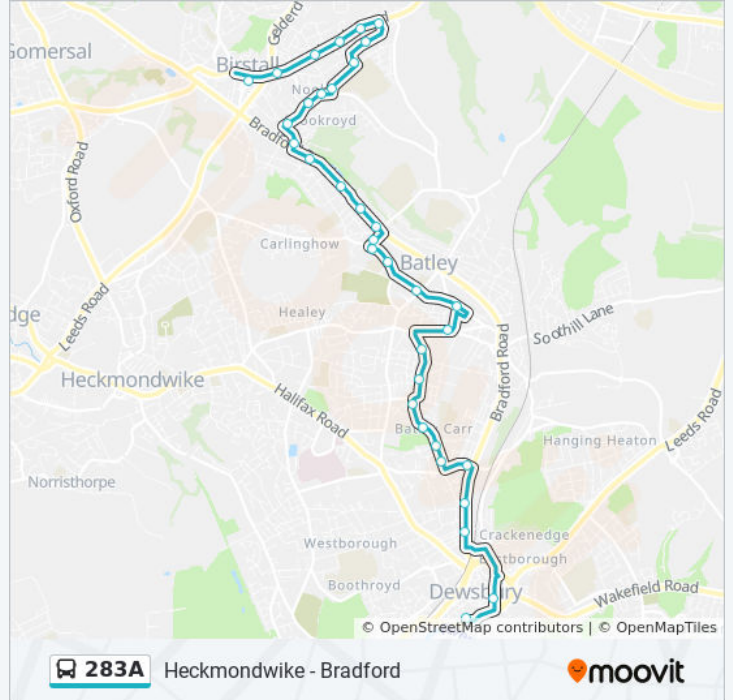

Direction: Bradford City Centre

69 stops

[VIEW LINE SCHEDULE](#)

Dewsbury
 Longcauseway (Stop L2)
 Victoria Road
 Mill Road
 Town Street
 Conway Crescent
 Howard Street
 Hyrstlands Park
 Carr Side Crescent
 Mount Pleasant
 Norfolk Street
 Fox's Biscuits
 Batley Commercial St C
 Blakeridge Lane
 St Mary's School
 Centenary Way
 Centenary Place

283A bus Info

Direction: Bradford City Centre

Stops: 69

Trip Duration: 51 min

Line Summary:

Carlinghow Hill
Ruby Street
Wilton Park
Wilton Park Gates
Bradford Road
Intake Lane
Woodlands Road
Harefield Drive
Windmill School
Batley Girls High School
Arundel Close
Windsor Road
Clough Drive
Hill Crescent
Birstall Cricket Club
Sovereign Close
Birstall Market Place
Low Lane
Kirkgate
Cambridge Road
Monk Ings
Monk Ings Avenue
Scotland Inn
Nutter Lane
Gomersal Park Hotel
Norwood Crescent
Birkenshaw Lane
Birkenshaw Bar
St Pauls Road
Russell Grove
Birkenshaw Town St
Birkenshaw Co-Op
Brown Hill Drive

Moorlands Road
South View Road
East Bierley Green
East Bierley Golf Club
Raikes Wood Drive
Toftshaw Moorside
Avenue Retail Park
Holme Lane
Tong St Tennis Avenue
Shetcliffe Lane Top
Highfield
Knowles Park West
Lister Avenue
Bowling Church
Paley Road
Usher Street
Heaton Street
Hall Lane
Nelson Street (Stop N1)

Direction: Dewsbury

67 stops

[VIEW LINE SCHEDULE](#)

Nelson Street (Stop N1)
Hall Lane
Heaton Street
Usher Street
Paley Road
Bowling Church
Lister Avenue
Knowles Park West
Highfield
Tennis Avenue

283A bus Time Schedule