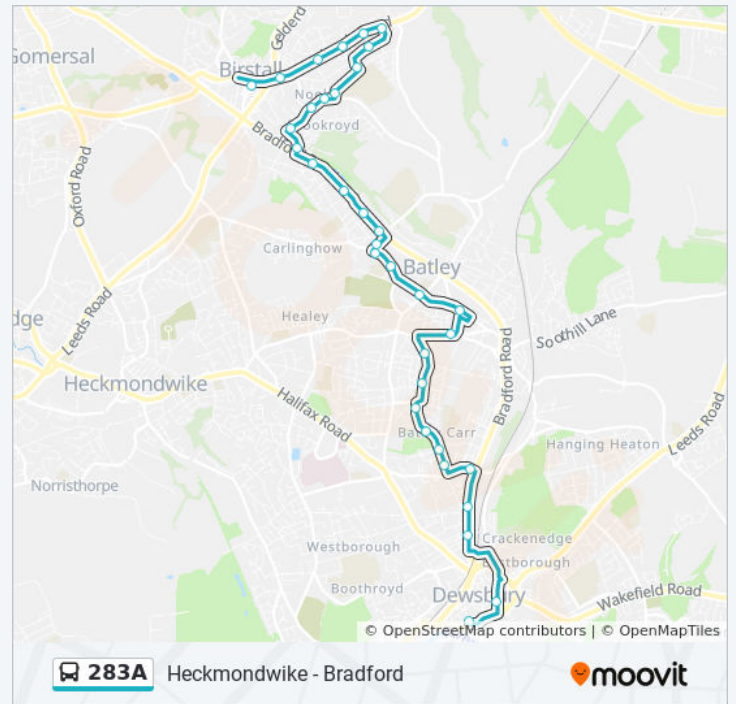

283A bus Info

Direction: Bradford City Centre

Stops: 69

Trip Duration: 51 min

Line Summary:

Carlinghow Hill
Ruby Street
Wilton Park
Wilton Park Gates
Bradford Road
Intake Lane
Woodlands Road
Harefield Drive
Windmill School
Batley Girls High School
Arundel Close
Windsor Road
Clough Drive
Hill Crescent
Birstall Cricket Club
Sovereign Close
Birstall Market Place
Low Lane
Kirkgate
Cambridge Road
Monk Ings
Monk Ings Avenue
Scotland Inn
Nutter Lane
Gomersal Park Hotel
Norwood Crescent
Birkenshaw Lane
Birkenshaw Bar
St Pauls Road
Russell Grove
Birkenshaw Town St
Birkenshaw Co-Op
Brown Hill Drive

Direction: Dewsbury

67 stops

[VIEW LINE SCHEDULE](#)

Nelson Street (Stop N1)
Hall Lane
Heaton Street
Usher Street
Paley Road
Bowling Church
Lister Avenue
Knowles Park West
Highfield
Tennis Avenue

283A bus Time Schedule

Windsor Road

Arundel Close

Batley Girls High School

Windmill School

Harefield Drive

Woodlands Road

Intake Lane

Bradford Road

Brookroyd Lane

Wilton Park Gates

Wilton Park

Ruby Street

Carlinghow Hill

Victoria Mills

Stocks Lane

Batley