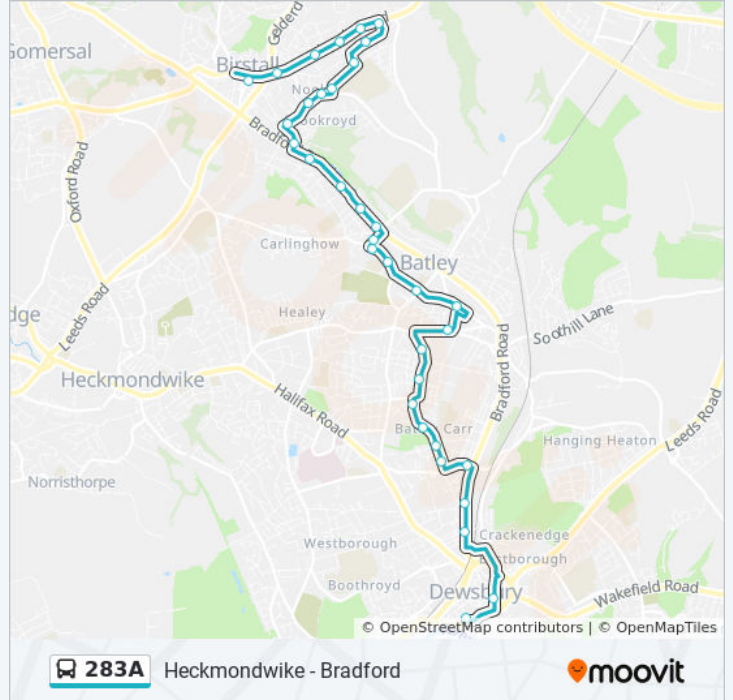

Direction: Birstall

34 stops

[VIEW LINE SCHEDULE](#)

Dewsbury
Longcauseway (Stop L2)
Victoria Road
Mill Road
Town Street
Conway Crescent
Howard Street
Hyrstlands Park
Carr Side Crescent
Mount Pleasant
Norfolk Street
Fox's Biscuits
Batley Commercial St C
Blakeridge Lane
St Mary's School
Centenary Way
Centenary Place
Carlinghow Hill
Ruby Street
Wilton Park
Wilton Park Gates
Bradford Road

283A bus Time Schedule

Birstall Route Timetable:

Sunday	10:30 PM
Monday	10:30 PM
Tuesday	10:30 PM
Wednesday	10:30 PM
Thursday	10:30 PM
Friday	10:30 PM
Saturday	10:30 PM

283A bus Info

Direction: Birstall

Stops: 34

Trip Duration: 27 min

Line Summary:

Intake Lane
 Woodlands Road
 Harefield Drive
 Windmill School
 Batley Girls High School
 Arundel Close
 Windsor Road
 Clough Drive
 Hill Crescent
 Birstall Cricket Club
 Sovereign Close
 Birstall Market Place

Direction: Bradford City Centre

69 stops

[VIEW LINE SCHEDULE](#)

Dewsbury
 Longcauseway (Stop L2)
 Victoria Road
 Mill Road
 Town Street
 Conway Crescent
 Howard Street
 Hyrstlands Park
 Carr Side Crescent
 Mount Pleasant
 Norfolk Street
 Fox's Biscuits
 Batley Commercial St C
 Blakeridge Lane
 St Mary's School
 Centenary Way
 Centenary Place