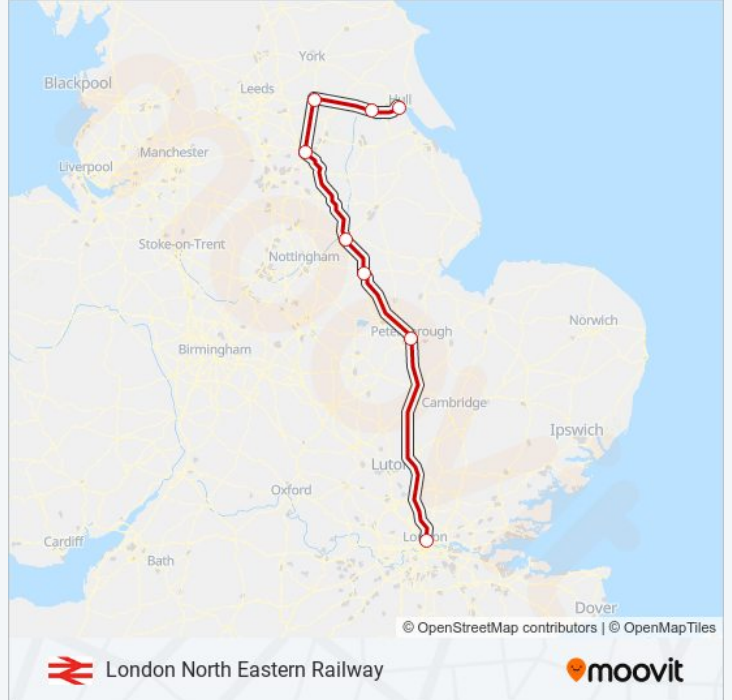

LONDON NORTH EASTERN RAILWAY train Info

Direction: Harrogate

Stops: 11

Trip Duration: 174 min

Line Summary:

Direction: Hull

8 stops

[VIEW LINE SCHEDULE](#)

- London Kings Cross
- Peterborough
- Grantham
- Newark North Gate
- Doncaster
- Selby
- Brough
- Hull

LONDON NORTH EASTERN RAILWAY train Time Schedule

Hull Route Timetable:

Sunday	17:22
Monday	17:18
Tuesday	17:18
Wednesday	17:18
Thursday	17:18
Friday	17:18
Saturday	17:18

LONDON NORTH EASTERN RAILWAY train Info

Direction: Hull

Stops: 8

Trip Duration: 163 min

Line Summary:

Direction: Inverness

15 stops

[VIEW LINE SCHEDULE](#)