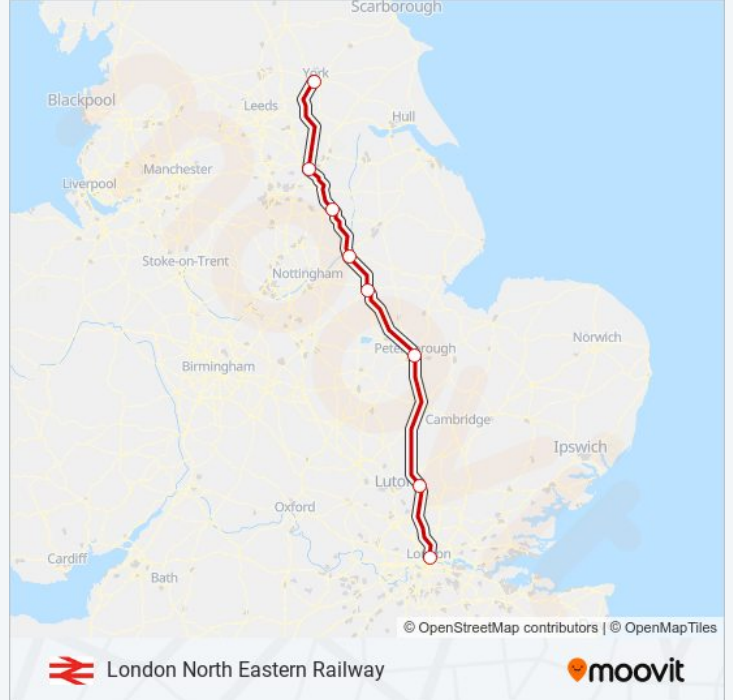

LONDON NORTH EASTERN RAILWAY train Info

Direction: Hull

Stops: 8

Trip Duration: 163 min

Line Summary:

Direction: Inverness

15 stops

[VIEW LINE SCHEDULE](#)

LONDON NORTH EASTERN RAILWAY train Info

Direction: Sunderland

Stops: 6

Trip Duration: 202 min

Line Summary:

Direction: York

8 stops

[VIEW LINE SCHEDULE](#)

LONDON NORTH EASTERN RAILWAY train Time Schedule

York Route Timetable:

Sunday	22:05
Monday	07:06 - 22:45
Tuesday	07:06 - 22:45
Wednesday	07:06 - 22:45
Thursday	07:06 - 22:45
Friday	07:06 - 23:00
Saturday	07:06 - 15:06

LONDON NORTH EASTERN RAILWAY train Info

Direction: York

Stops: 8

Trip Duration: 144 min

Line Summary:

LONDON NORTH EASTERN RAILWAY train time schedules and route maps are available in an offline PDF at moovitapp.com. Use the [Moovit App](#) to see live bus times, train schedule or subway schedule, and step-by-step directions for all public transit in Yorkshire.