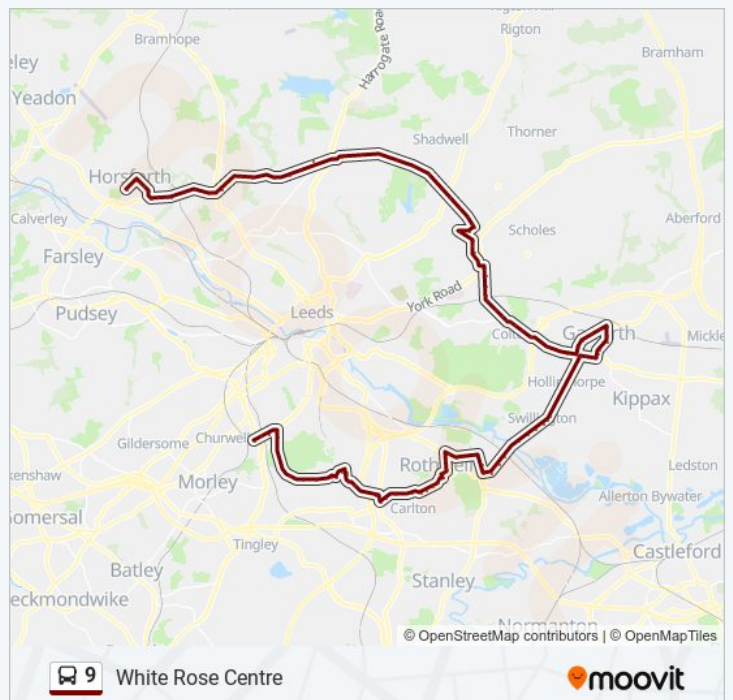

Skyliner Roundabout

Detroit Drive

Austhorpe Lane

Colton Retail Park

Thorpe Park

Carrwood Park

Waterloo Manor Hosp

Garforth Bridge

9 bus Info

Direction: White Rose Centre

Stops: 79

Trip Duration: 62 min

Line Summary:

Garforth Town End

Garforth Main St B

Beech Grove Terrace