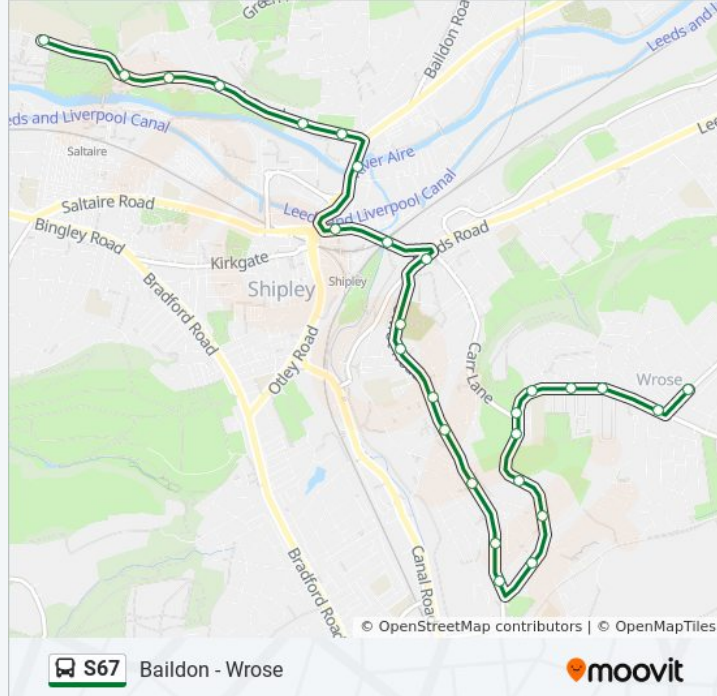

Gaisby Lane Carr Ln

Gaisby Ln Wrose Drive

Gaisby Lane Crimshaw Ln

Gaisby Lane Thornhill Dr

Festival Avenue Hawthorne Ave

Festival Avenue Greenfield Ave

Festival Ave Crimshaw Lane

Owlet Rd Hollin Road

S67 bus Info

Direction: Baildon

Stops: 26

Trip Duration: 35 min

Line Summary:

Fernbank Drive

Kingdom Hall

Roberts Park

Line Summary:

Gaisby Lane Crimshaw Ln

Gaisby Ln Wrose Drive

Gaisby Lane Carr Ln

Wrose Rd Carr Lane

Wrose Grove

Wrose Road Low Ash Cres

Wrose Rd Oakdale Drive

Wrose Rd Westfield Lane

Westfield Lane Westfield Grove

S67 bus time schedules and route maps are available in an offline PDF at moovitapp.com. Use the [Moovit App](#) to see live bus times, train schedule or subway schedule, and step-by-step directions for all public transit in Yorkshire.