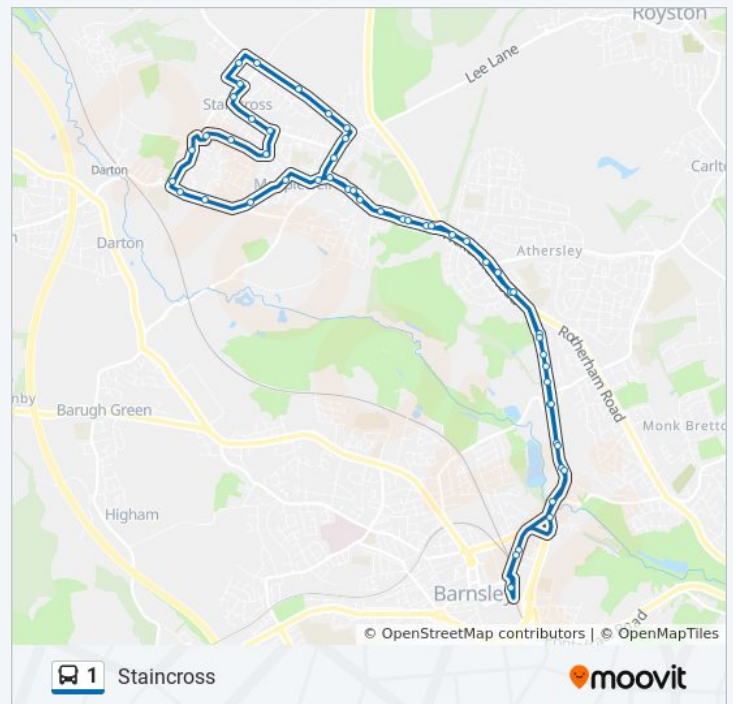

Blacker Road/Church Street

Blacker Road/Park Close

## 1 bus Info

**Direction:** Staincross

**Stops:** 53

**Trip Duration:** 47 min

**Line Summary:**

Bar Lane/Cloudberry Way

Bar Lane/Eastfield Crescent

Bar Lane/Wakefield Road