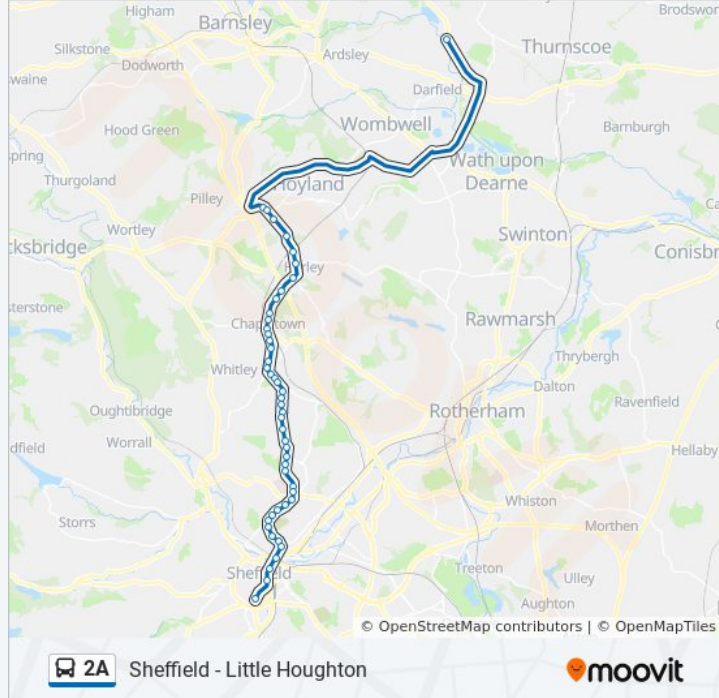

Use the Moovit App to find the closest 2A bus station near you and find out when is the next 2A bus arriving.

Direction: Grimethorpe

46 stops

[VIEW LINE SCHEDULE](#)

- Eyre Street/Moor Market Es3
- Arundel Gate/Ag4
- Waingate/Cg12
- Wicker/Walker Street
- Spital Hill/Hallcar Street
- Burngreave Road/Brunswick Road
- Burngreave Road/Cranworth Road
- Burngreave Road/Minna Road
- Burngreave Road/Pitsmoor Road
- Barnsley Road/Orphanage Road
- Barnsley Road/Norwood Road
- Barnsley Road/Crabtree Close
- Barnsley Road/Coningsby Road
- Barnsley Road/Horndean Road
- Barnsley Road/Idsworth Road
- Barnsley Road/Horninglow Road
- Barnsley Road/Longley Lane
- Barnsley Road/Hereward Road
- Barnsley Road/Homestead Road
- Barnsley Road/Kinnaid Avenue
- Barnsley Road/Deerlands Avenue
- Highgreave/Tunwell Avenue

2A bus Info

Direction: Grimethorpe

Stops: 46

Trip Duration: 53 min

Line Summary:

Highgreave/High Greave Avenue

Cross Hill/St Michaels Road

Cross Hill/High Street

Ecclesfield Road/Park Avenue

Ecclesfield Road/Park View Road

Station Road/Commerce Street

Station Road/Thornbrook Gardens

White Lane/Hesley Wood

White Lane/Warren Lane

Sheffield Road/Kirby Lane

Sheffield Road/Black Lane

Sheffield Road/Lidgett Grange

Broadcarr Road/Clough Fields Road

Milton Road/Furnace Pond

High Street/Market Street

Park Spring Road/Houghton Main Colliery Roundabo

Direction: Sheffield Centre

44 stops

[VIEW LINE SCHEDULE](#)