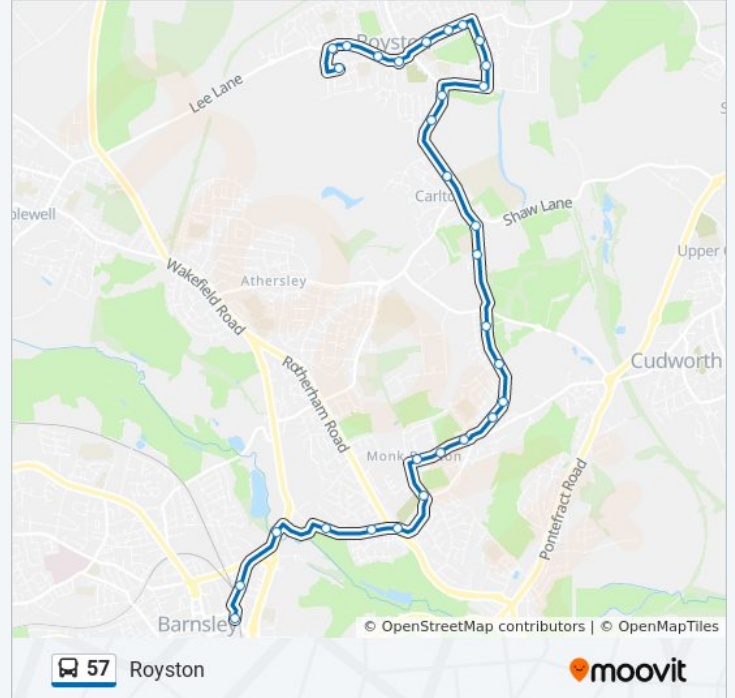

Burton Road/Tennyson Road

Burton Road/Thoresby Avenue

Cross Street/Burton Road

High Street/Cross Street

High Street/Well Lane

High Street/St Helens Way

Fish Dam Lane/Carr Street

Fish Dam Lane/King Edward Street

57 bus Info

Direction: Royston

Stops: 30

Trip Duration: 27 min

Line Summary:

Royston Lane/Kirk Cross Crescent

Royston Lane/Church Hill

Church Hill/Park View

Park View/Park Avenue

Park View/Meadow Crescent

Midland Road/Milgate Street

Midland Road/Health Centre

Midland Road/Jack Close Orchard

High Street/Redwood Avenue

High Street/Hallcroft Rise

High Street/Summer Lane

High Street/West End Avenue

Meadstead Drive/Manor Grove

57 bus time schedules and route maps are available in an offline PDF at moovitapp.com. Use the [Moovit App](#) to see live bus times, train schedule or subway schedule, and step-by-step directions for all public transit in Yorkshire.