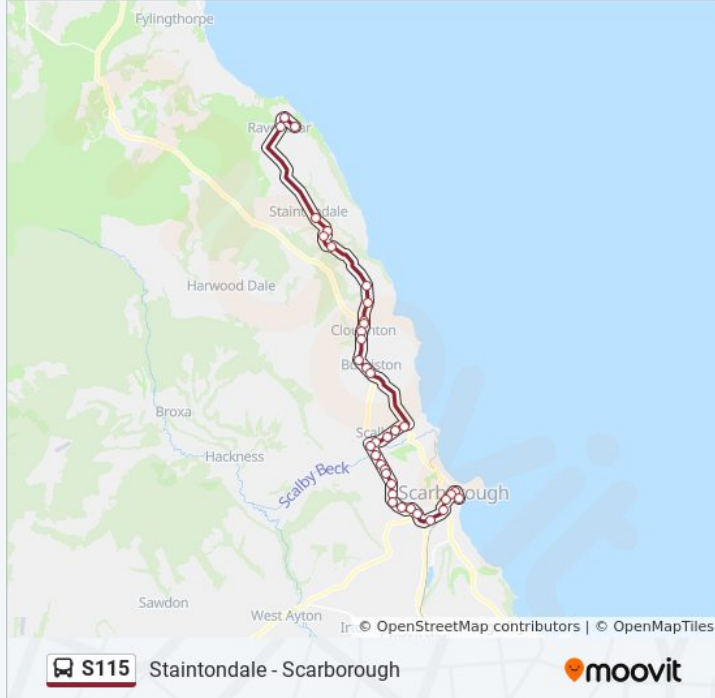

Three Jolly Sailors Ph

Caravan Park

Cow Wath Bridge

Ridge Green

Eastpark Road

Council Offices

Danes Dyke

Proudfoot Foodstore

Greenstead Road

Fieldstead Crescent

Wreyfield Drive

Yorkshire Coast College

Hospital

Woodland Ravine

Malvern Crescent

Harley Close

St John's Road

Victoria Street

Castle Road

Castle Road Stop A

Queen Street Stop B

S115 bus time schedules and route maps are available in an offline PDF at moovitapp.com. Use the [Moovit App](#) to see live bus times, train schedule or subway schedule, and step-by-step directions for all public transit in Yorkshire.

[About Moovit](#) • [MaaS Solutions](#) • [Supported Countries](#) • [Mooviter Community](#)

© 2024 Moovit - All Rights Reserved

Check Live Arrival Times