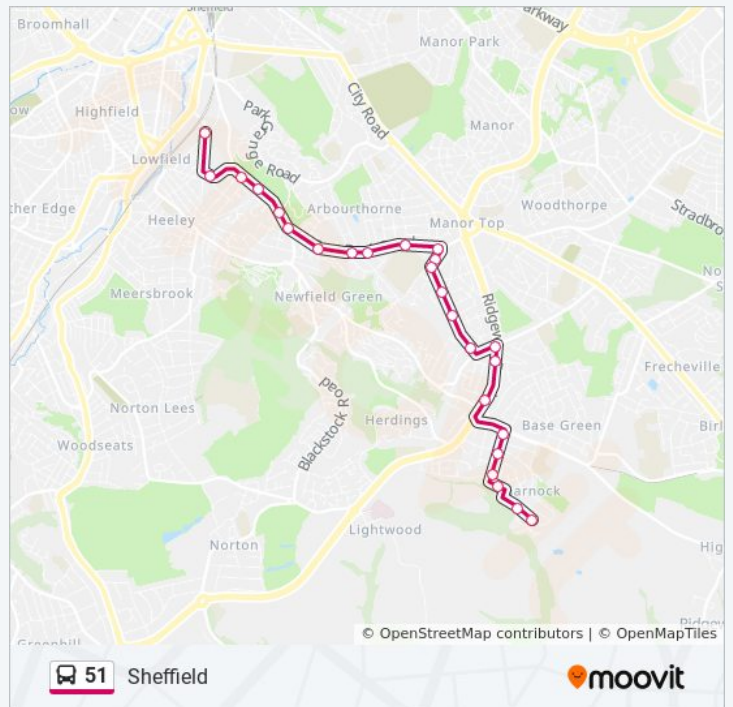

25 stops

[VIEW LINE SCHEDULE](#)

- Arnold Avenue/Stoneley Crescent
- Arnold Avenue/Charnock Wood Road
- Charnock Dale Road/Charnock Hall Road
- Charnock Hall Road/Parkstone Delph
- Charnock Hall Road/Oak Road
- Charnock Hall Road/White Lane
- Ridgeway Road/Gleadless Road
- Ridgeway Road/Kirkby Road
- Hollinsend Road/Ridgeway Road
- Gleadless Common/Hollinsend Road
- Gleadless Common/Durlstone Crescent
- Gleadless Common/Gleadless View
- Gleadless Common/Hurlfield Road
- Hurlfield Road/Gleadless Common
- East Bank Road/Hurlfield Road
- East Bank Road/Northern Avenue
- East Bank Road/Arbourthorne Road
- East Bank Road/Berners Road
- East Bank Road/Daresbury Drive
- East Bank Road/Daresbury Road
- East Bank Road/Hallyburton Road
- East Bank Road/Myrtle Road
- East Bank Road/Thornborough Road
- East Road/Heeley Bank Road
- Heeley Bank Road/Olive Grove Road

Lowfield Route Timetable:

Sunday	Not Operational
Monday	Not Operational
Tuesday	Not Operational
Wednesday	Not Operational
Thursday	Not Operational
Friday	11:20 PM
Saturday	11:20 PM

51 bus Info

Direction: Lowfield

Stops: 25

Trip Duration: 12 min

Line Summary:

51 bus time schedules and route maps are available in an offline PDF at moovitapp.com. Use the [Moovit App](#) to see live bus times, train schedule or subway schedule, and step-by-step directions for all public transit in Yorkshire.

[About Moovit](#) · [MaaS Solutions](#) · [Supported Countries](#) · [Mooviter Community](#)

© 2024 Moovit - All Rights Reserved

Check Live Arrival Times