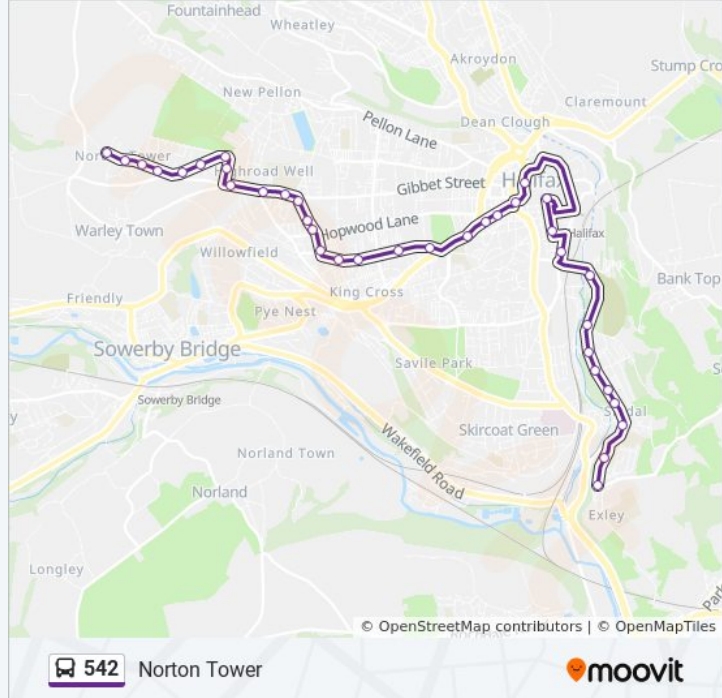

Burdock Way

Parkinson Lane Calderdale College

Parkinson Lane Mayfield Grove

Parkinson Lane Summergate St

Parkinson Lane Herbert St

Gibraltar Rd Parkinson Lane

Gibraltar Rd Hopwood Lane

Gibraltar Road Mile Cross Rd

Gibraltar Rd Gibbet Street

Gibbet Street West View Ave

Golden Lion Inn

Gibbet Street Warley View

Court Lane Westcliffe Dr

542 bus Time Schedule

Norton Tower Route Timetable:

Sunday	11:00 AM - 7:30 PM
Monday	6:55 AM - 7:40 PM
Tuesday	6:55 AM - 7:40 PM
Wednesday	6:55 AM - 7:40 PM
Thursday	6:55 AM - 7:40 PM
Friday	7:50 AM - 7:40 PM
Saturday	7:50 AM - 7:40 PM

542 bus Info

Direction: Norton Tower

Stops: 25

Trip Duration: 19 min

Line Summary:

Highroad Well Lane Paddock Ln

Highroad Well Lane Golf Crescent

Highroad Well Lane Mount Crescent

Roils Head Rd Gleanings Avenue

Roils Head Rd Vicar Park Road

Roils Head Rd Norton Drive

Roils Head Road Terminus

542 bus time schedules and route maps are available in an offline PDF at moovitapp.com. Use the [Moovit App](#) to see live bus times, train schedule or subway schedule, and step-by-step directions for all public transit in Yorkshire.