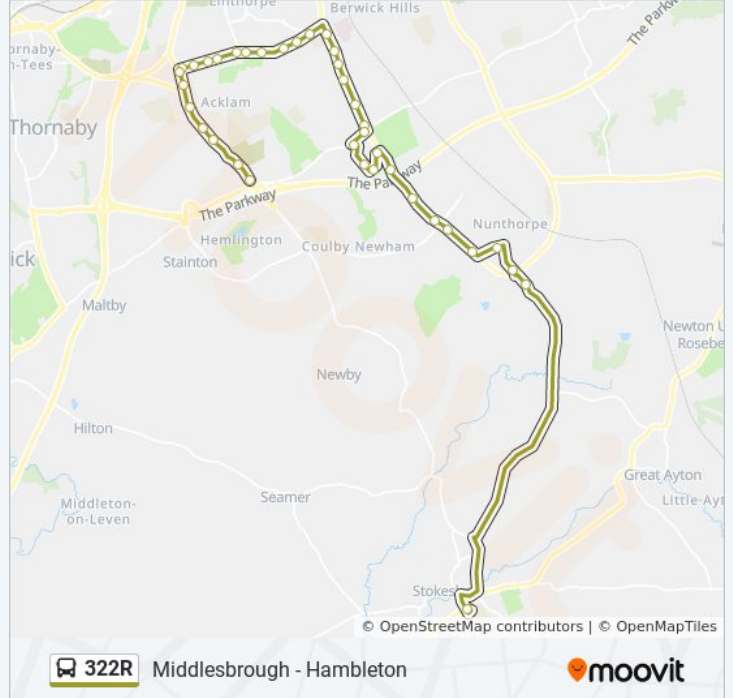

**Direction: Brookfield**

37 stops

[VIEW LINE SCHEDULE](#)

- School
- Church Lane
- The Paddock
- Marton Moor Corner
- Dixons Bank Top
- Westmoor View Care Home
- Southern Cross
- Marton Shops
- The Marton Hotel & Country Club
- Gainsborough Road East End
- Apple Tree
- Primary School
- The Derby North End
- Marton Crossroads West
- Marton Crossroads North
- Broughton Avenue
- Broadwell Road North End
- James Cook Hospital South
- James Cook Hospital North
- Regent Road
- Lambton Road
- Deepdale Avenue

**322R bus Info**

**Direction:** Brookfield

**Stops:** 37

**Trip Duration:** 40 min

**Line Summary:**

Evergreen Walk  
 Gainford Avenue  
 Hawnby Road  
 Cleveland College Of Art & Design  
 St Mary's Walk  
 Acklam Park  
 Ridley Avenue  
 Farnborough Avenue  
 Rockingham Court  
 The Coronation  
 Lodore Grove  
 Staindrop Drive North  
 Staindrop Drive South  
 Teesside Crematorium  
 The Blue Bell - Acklam Road

**Direction: Stokesley**

39 stops  
[VIEW LINE SCHEDULE](#)

The Blue Bell - Acklam Road  
 Teesside Crematorium  
 Staindrop Drive South  
 Staindrop Drive North  
 Hall Drive West End  
 Lodore Grove  
 The Coronation  
 Rockingham Court  
 Farnborough Avenue  
 Ridley Avenue  
 Acklam Park  
 St Mary's Walk  
 Cleveland College Of Art & Design  
 Hawnby Road

**322R bus Info**

**Direction:** Stokesley  
**Stops:** 39  
**Trip Duration:** 40 min  
**Line Summary:**

Gainford Avenue

Evergreen Walk

Deepdale Avenue

Lambton Road

Regent Road

Roseberry Park