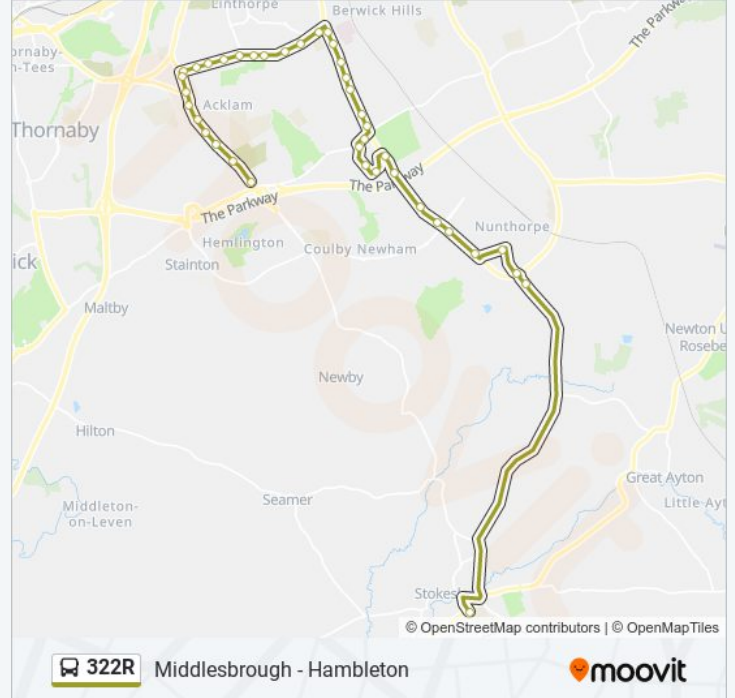

Gainford Avenue

Evergreen Walk

Deepdale Avenue

Lambton Road

Regent Road

Roseberry Park

James Cook Hospital North

James Cook Hospital South

Broadwell Road North End

Broughton Avenue

Marton Crossroads North

Marton Crossroads West

The Derby North End

Primary School

Apple Tree

Gainsborough Road East End

The Marton Hotel & Country Club

Marton Shops

Southern Cross

Westmoor View Care Home

Dixons Bank Top

Marton Moor Corner

The Paddock

Church Lane

School

322R bus time schedules and route maps are available in an offline PDF at moovitapp.com. Use the [Moovit App](#) to see live bus times, train schedule or subway schedule, and step-by-step directions for all public transit in Yorkshire.

[About Moovit](#) • [MaaS Solutions](#) • [Supported Countries](#) • [Mooviter Community](#)

© 2024 Moovit - All Rights Reserved

Check Live Arrival Times