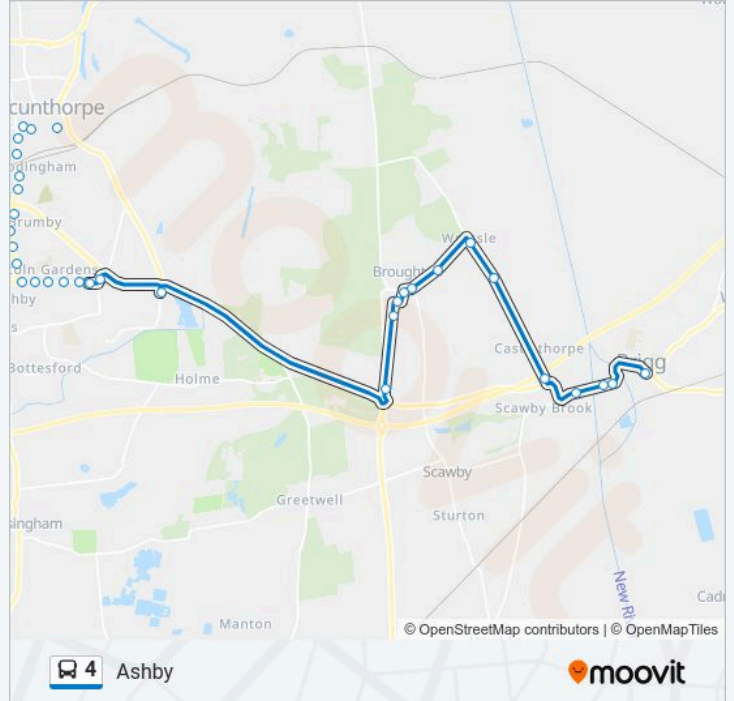

Museum

Cottage Beck Road

The Pods

Lloyds Avenue

Brumby Corner

Hopkins Avenue

Priory Hotel

Local Link

Broadway

Market

Wesley Church

Sunshine Hall

Hornsby Depot

4 bus Time Schedule

Ashby Route Timetable:

Sunday	Not Operational
Monday	18:40 - 21:30
Tuesday	18:40 - 21:30
Wednesday	18:40 - 21:30
Thursday	18:40 - 21:30
Friday	18:40 - 21:30
Saturday	18:40 - 21:30

4 bus Info**Direction:** Ashby**Stops:** 17**Trip Duration:** 10 min**Line Summary:**

Direction: Brigg

55 stops

[VIEW LINE SCHEDULE](#)

- Hall
- Normanby Park Workshops
- Cupola Way
- Orb Lane
- Normanby Grange
- Chatterton Crescent
- Grosvenor Hotel
- Sheffield Street
- Porter Street
- Dunstall Street
- Mary Street Car Park
- Scunthorpe
- Scunthorpe
- Frances Street
- Laneham Street
- Shops
- Museum
- Cottage Beck Road

Direction: Brigg

Stops: 55

Trip Duration: 47 min

Line Summary:

The Pods
Lloyds Avenue
Brumby Corner
Hopkins Avenue
Priory Hotel
Local Link
Broadway
High Street
Churchfield Road
Bottesford Road
Bottesford Lane
Copper Beech Walk
Timberland
Cherry Mount
Clematis Way
Pinewood Close
Laurel Way
Wisteria Way
The Valleys Nursing Home
Morrisons
Forest Pines Hotel
George Street
George Street
Town Hall
Red Lion
Brooklands Avenue
Brooklands Avenue
Chestnut Grove
Town Hill Drive
Catherine Grove
Common Road
Brickhill Cottages