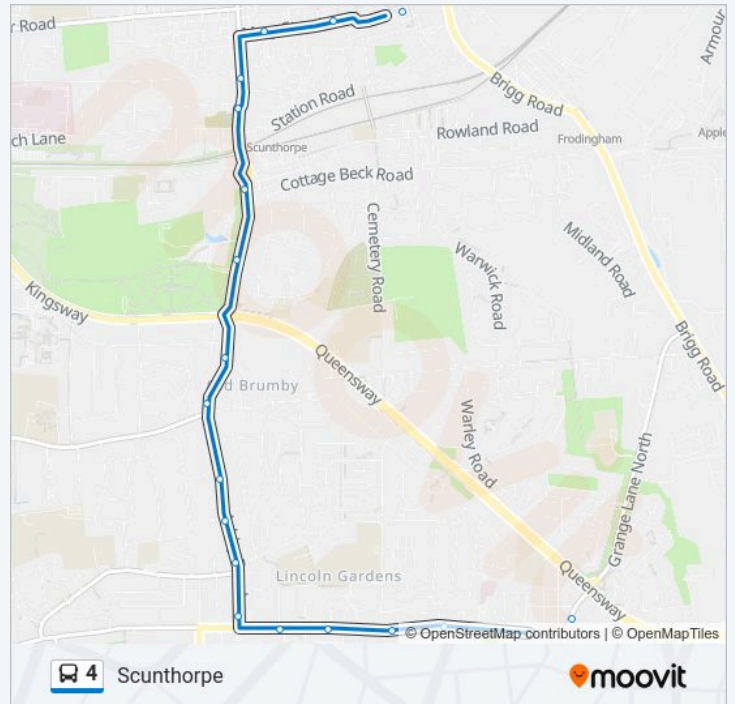

Direction: Brigg

Stops: 55

Trip Duration: 47 min

Line Summary:

The Pods
Lloyds Avenue
Brumby Corner
Hopkins Avenue
Priory Hotel
Local Link
Broadway
High Street
Churchfield Road
Bottesford Road
Bottesford Lane
Copper Beech Walk
Timberland
Cherry Mount
Clematis Way
Pinewood Close
Laurel Way
Wisteria Way
The Valleys Nursing Home
Morrisons
Forest Pines Hotel
George Street
George Street
Town Hall
Red Lion
Brooklands Avenue
Brooklands Avenue
Chestnut Grove
Town Hill Drive
Catherine Grove
Common Road
Brickhill Cottages

Silversides Lane
 Arties Mill
 Brickhill Cottages
 Common Road
 Catherine Grove
 Town Hill Drive
 Chestnut Grove
 South View
 Brooklands Avenue
 Red Lion
 Town Hall
 George Street
 George Street
 Forest Pines Hotel
 Morrisons
 Gadwall Way
 Wisteria Way
 Laurel Way
 Pinewood Close
 Clematis Way
 Oundle Close
 Timberland
 Beck Lane
 Bottesford Lane
 Bottesford Road
 Churchfield Road
 Broadway
 Carvers Fish Shop
 Ashby Turn
 Priory Hotel
 Ashby Road Surgery
 Hopkins Avenue

Thursday	06:30 - 20:55
Friday	06:30 - 20:55
Saturday	07:40 - 20:55

4 bus Info

Direction: Scunthorpe

Stops: 44

Trip Duration: 44 min

Line Summary:

Brumby Corner

Lloyds Avenue

The Pods

Cottage Beck Road

Museum

Cliff Gardens

Dunstall Street

Mary Street Car Park

Scunthorpe

4 bus time schedules and route maps are available in an offline PDF at moovitapp.com. Use the Moovit App to see live bus times, train schedule or subway schedule, and step-by-step directions for all public transit in Yorkshire.