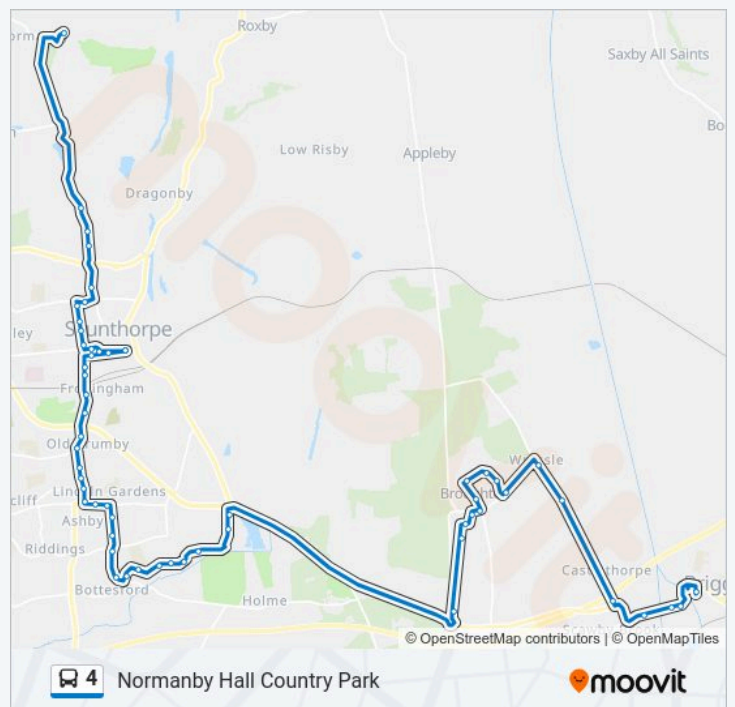

4 bus Info

Direction: Kirmington

Stops: 19

Trip Duration: 24 min

Line Summary:

Direction: Normanby Hall Country Park

4 bus Time Schedule

57 stops

[VIEW LINE SCHEDULE](#)

- Cary Lane
- Brocklesby Court
- Falcon Way
- Silversides Lane
- Arties Mill
- Brickhill Cottages
- Common Road
- Catherine Grove
- Town Hill Drive
- Chestnut Grove
- South View
- Brooklands Avenue
- Red Lion
- Town Hall
- George Street
- George Street
- Forest Pines Hotel
- Morrisons
- Gadwall Way
- Wisteria Way
- Laurel Way
- Pinewood Close
- Clematis Way
- Oundle Close
- Timberland
- Beck Lane
- Bottesford Lane
- Bottesford Road
- Churchfield Road
- Broadway
- Carvers Fish Shop

Normanby Hall Country Park Route Timetable:

Sunday	Not Operational
Monday	Not Operational
Tuesday	Not Operational
Wednesday	Not Operational
Thursday	Not Operational
Friday	Not Operational
Saturday	08:40 - 14:40

4 bus Info

Direction: Normanby Hall Country Park

Stops: 57

Trip Duration: 60 min

Line Summary:

Ashby Turn
Priory Hotel
Ashby Road Surgery
Hopkins Avenue
Brumby Corner
Lloyds Avenue
The Pods
Cottage Beck Road
Museum
Cliff Gardens
Dunstall Street
Mary Street Car Park
Scunthorpe
Scunthorpe
Frances Street
Laneham Street
Parkinson Avenue
Holy Souls Church
Crosby Primary School
Grosvenor Hotel
Chatterton Crescent
Normanby Grange
Orb Lane
Cold Store
Cupola Way
Hall