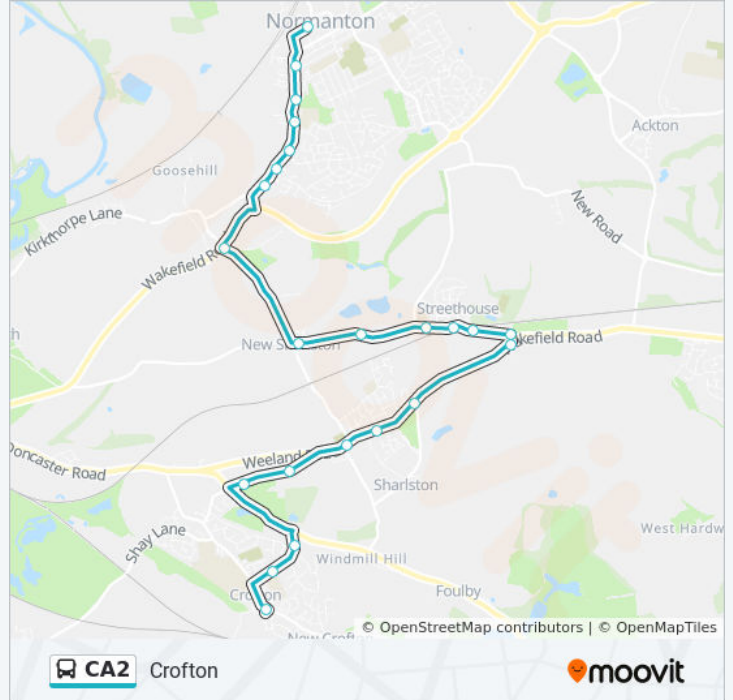

Woodhouse Mount

Newland Lane

Normanton Methodist CH

Railway Terrace

Normanton Market Place

CA2 bus time schedules and route maps are available in an offline PDF at moovitapp.com. Use the [Moovit App](#) to see live bus times, train schedule or subway schedule, and step-by-step directions for all public transit in Yorkshire.

[About Moovit](#) · [MaaS Solutions](#) · [Supported Countries](#) · [Mooviter Community](#)

© 2024 Moovit - All Rights Reserved

Check Live Arrival Times