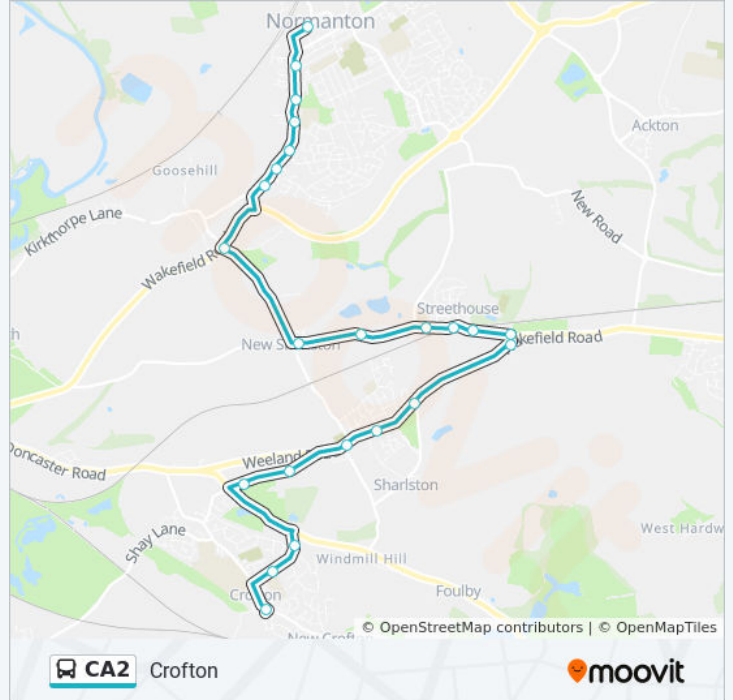

Direction: Crofton

23 stops

[VIEW LINE SCHEDULE](#)

- Normanton Market Place
- Normanton Methodist CH
- Newland Lane
- Woodhouse Mount
- Queen Elizabeth Drive
- South Street
- Sylvester Avenue
- Warmfield Meter
- New Sharlston High St
- Hammer Lane
- Streethouse School
- George Street
- Streethouse Station
- Red Lane
- Lynwood Close
- Weeland Crescent
- Sharlston Rlfc
- Sharlston Memorial
- Pontefract Road Holme Bank Farm
- Pontefract Rd Doncaster Road
- Slack Ln Pinfold Drive
- Slack Lane Frenlea Close

CA2 bus Info

Direction: Crofton

Stops: 23

Trip Duration: 25 min

Line Summary:

High School

Direction: Normanton

23 stops

[VIEW LINE SCHEDULE](#)

High School

Slack Lane

Pontefract Rd Doncaster Road

Pontefract Road Holme Bank Farm

Sharlston Memorial

Sharlston Rlfc

Weeland Crescent

CA2 bus Info

Direction: Normanton

Stops: 23

Trip Duration: 25 min

Line Summary:

Woodhouse Mount

Newland Lane

Normanton Methodist CH