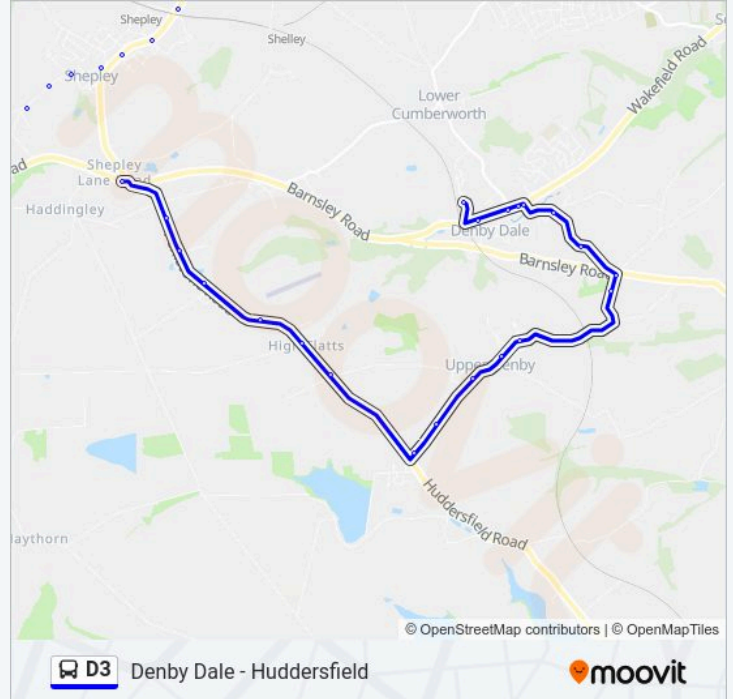

Rowley Lane

Rowley Mills

Dogley Lane

Far Dene

Penistone Rd Storthes Hall Lane

Penistone Rd North Road

Penistone Rd Lee Lane

Penistone Rd Thunder Bridge Lane

Penistone Road Dam Hill

The Rising Sun Ph

Penistone Rd Cleveland Way

Penistone Road Far Bank

New Hey Moor Houses

Abbey Road Whitby Court

Abbey Rd Station Lane

The Knowle

Abbey Road South Lea Dr

Marsh Lane Library

Marsh Lane Cliffe Rd

Marsh Lane Marsh Court

Marsh Lane Long Close Ln

Marsh Lane Row Gate

Sovereign Inn Penistone Road

Penistone Road Cumberworth Ln

Penistone Rd Park Head Lane

Birdsedge Village Hall

Penistone Road High Flatts

Penistone Rd Windmill Lane

Penistone Rd Green Lane

Falledge Lane Penistone Rd

Falledge Lane Falledge Ln Farm

Falledge Ln Denby Lane