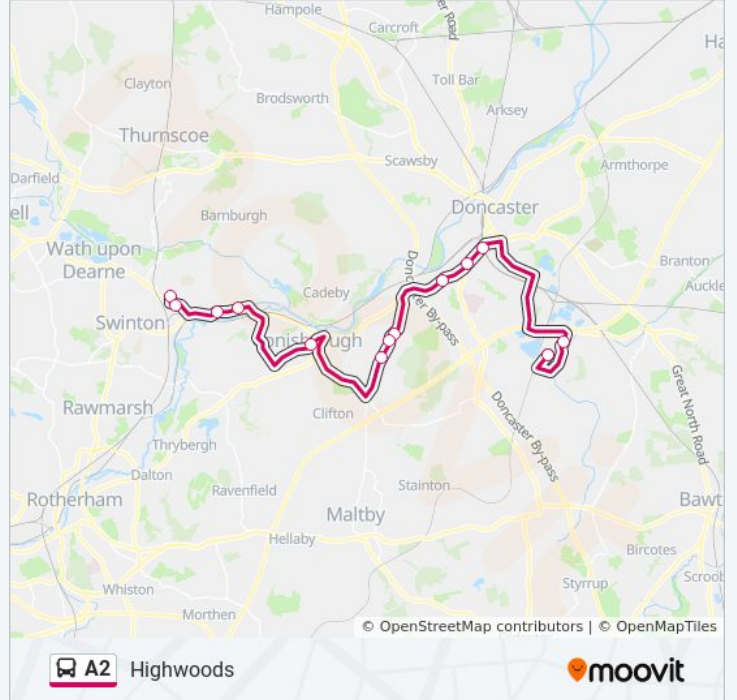

Direction: Highwoods

13 stops

[VIEW LINE SCHEDULE](#)

- Ontario Drive/Iport Avenue
- Iport Avenue/Great Yorkshire Way
- Balby Road/Kelham Street
- Balby Road/Burton Avenue
- Warmsworth Road/Warde Avenue
- Edlington Lane/Fielders Way
- Edlington Lane/Main Avenue
- Edlington Lane/Broomhouse Lane
- Church Street/Wellgate
- Doncaster Road/Clayfield Road
- Doncaster Road/Quarry Street
- Wath Road/Spencer Street
- Highwoods Road/Manvers Road

A2 bus Time Schedule

Highwoods Route Timetable:

Sunday	05:40
Monday	05:40
Tuesday	05:40
Wednesday	Not Operational
Thursday	Not Operational
Friday	Not Operational
Saturday	05:40

A2 bus Info

Direction: Highwoods

Stops: 13

Trip Duration: 51 min

Line Summary:

Direction: Loversall

13 stops

[VIEW LINE SCHEDULE](#)

- Highwoods Road/Oak Road
- Wath Road/Oak Road
- Doncaster Road/Harlington Road
- Doncaster Road/Denaby Lane
- Church Street/Wellgate
- Edlington Lane/Carr Road
- Edlington Lane/Main Avenue
- Edlington Lane/Steveley Street
- Warmsworth Road/Anelay Road
- Balby Road/Alexandra Road
- Balby Road/Bainbridge Road
- Iport Avenue/Great Yorkshire Way
- Ontario Drive/Iport Avenue

A2 bus Time Schedule

Loversall Route Timetable:

Sunday	17:44
Monday	17:44
Tuesday	Not Operational
Wednesday	Not Operational
Thursday	Not Operational
Friday	17:44
Saturday	17:44

A2 bus Info

Direction: Loversall