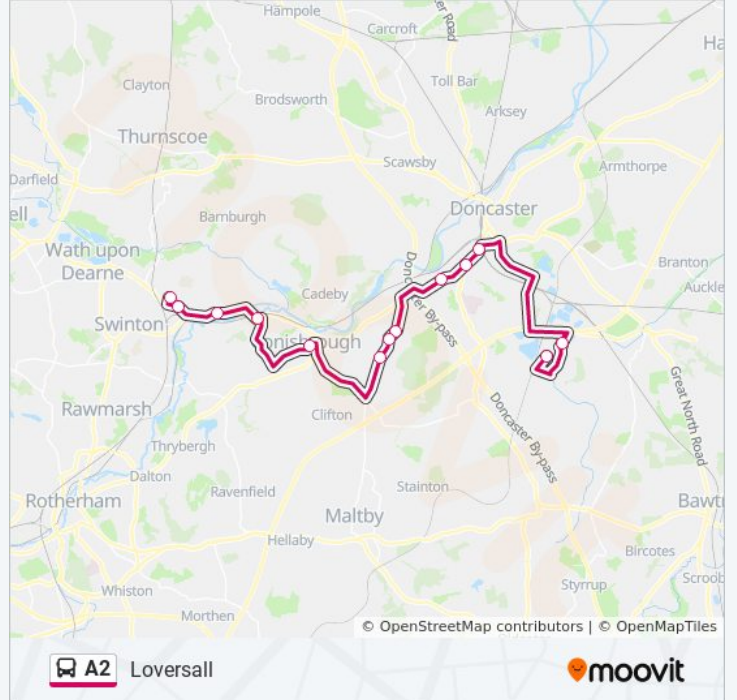

Direction: Highwoods

13 stops

[VIEW LINE SCHEDULE](#)

- Ontario Drive/Iport Avenue
- Iport Avenue/Great Yorkshire Way
- Balby Road/Kelham Street
- Balby Road/Burton Avenue
- Warmsworth Road/Warde Avenue
- Edlington Lane/Fielders Way
- Edlington Lane/Main Avenue
- Edlington Lane/Broomhouse Lane
- Church Street/Wellgate
- Doncaster Road/Clayfield Road
- Doncaster Road/Quarry Street
- Wath Road/Spencer Street
- Highwoods Road/Manvers Road

Stops: 13

Trip Duration: 51 min

Line Summary:

Direction: Loversall

13 stops

[VIEW LINE SCHEDULE](#)

- Highwoods Road/Oak Road
- Wath Road/Oak Road
- Doncaster Road/Harlington Road
- Doncaster Road/Denaby Lane
- Church Street/Wellgate
- Edlington Lane/Carr Road
- Edlington Lane/Main Avenue
- Edlington Lane/Steveley Street
- Warmsworth Road/Anelay Road
- Balby Road/Alexandra Road
- Balby Road/Bainbridge Road
- Iport Avenue/Great Yorkshire Way
- Ontario Drive/Iport Avenue

A2 bus Time Schedule

Loversall Route Timetable:

Sunday	17:44
Monday	17:44
Tuesday	Not Operational
Wednesday	Not Operational
Thursday	Not Operational
Friday	17:44
Saturday	17:44

A2 bus Info

Direction: Loversall

Stops: 13

Trip Duration: 51 min

Line Summary:

A2 bus time schedules and route maps are available in an offline PDF at moovitapp.com. Use the [Moovit App](#) to see live bus times, train schedule or subway schedule, and step-by-step directions for all public transit in Yorkshire.