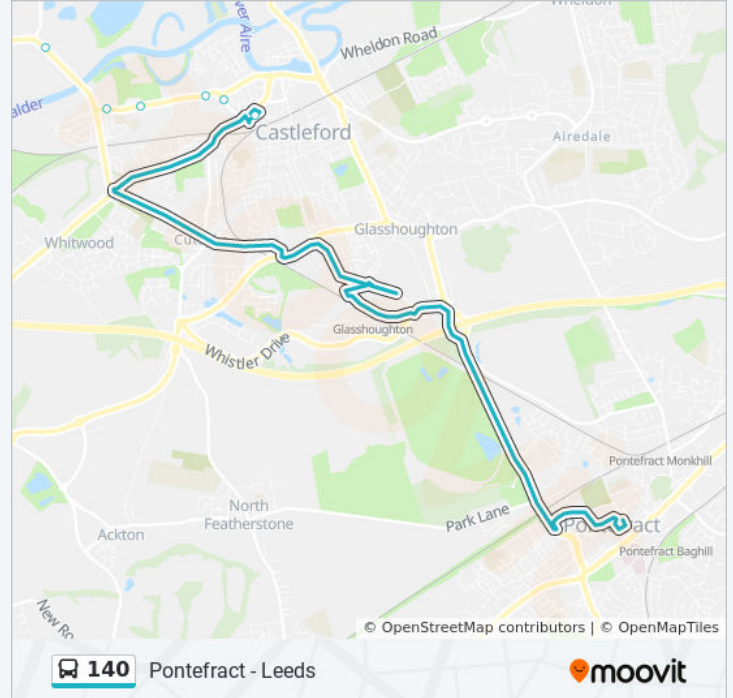

John O'Gaunts

Cross Avenue

Park Lane

Parkways

Oulton Cross Roads

Rothwell Leis Ctr

Clumpcliffe

Clumpcliffe Wood

Methley Pk Hospital

Woodside

Fleet Lane

Wood Row

Boundary House

Church Side

Methley Junction

Green Row

Low Common

Green Lane

Three Lane Ends

Bryan Close

Wellington Streer Business Pk

Wood Street

Castleford

Hightown Church

Saville Park

Wooley Hart Way

Kilner Way

Four Lane Ends

Whitwood Cemetery

Barnsdale Estate

Cutsyke Cross Roads

Old School Court

Heritage Walk