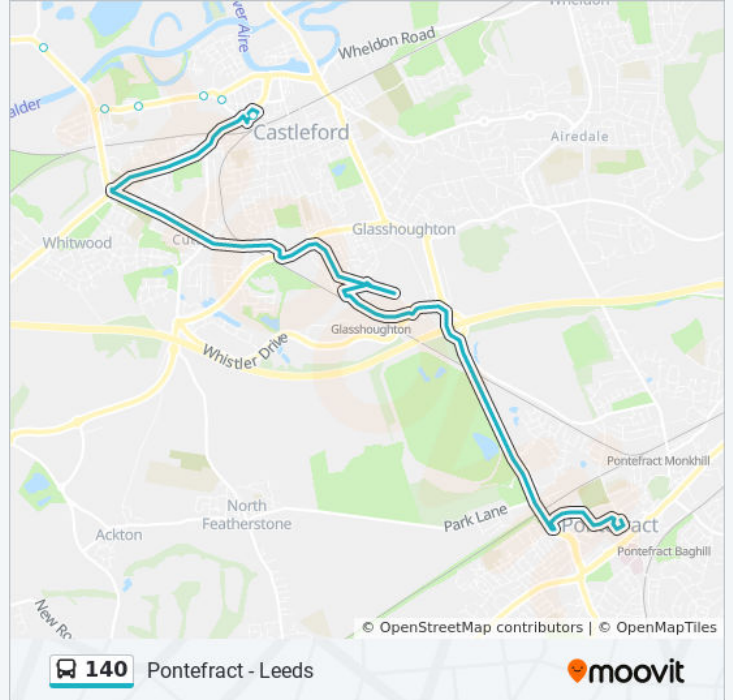

140 bus Info

Direction: Castleford

Stops: 37

Trip Duration: 25 min

Line Summary:

Methley Pk Hospital

Woodside

Fleet Lane

Bryan Close

Wellington Streer Business Pk

Wood Street

Castleford

Direction: Leeds City Centre

62 stops

[VIEW LINE SCHEDULE](#)

Pontefract

Stuart Road Swimming Baths

Pontefract Tanshelf

Pontefract Park Gates

Princes Drive

Park Side

Whistler Drive

Glasshoughton Station

Tomahawk Trail

Royal Mail

Intermezzo Drive

Haigh Park Road

Ida Street

Pontefract Road Jct

Thwaite Gate

Severn Road

Balmoral Chase