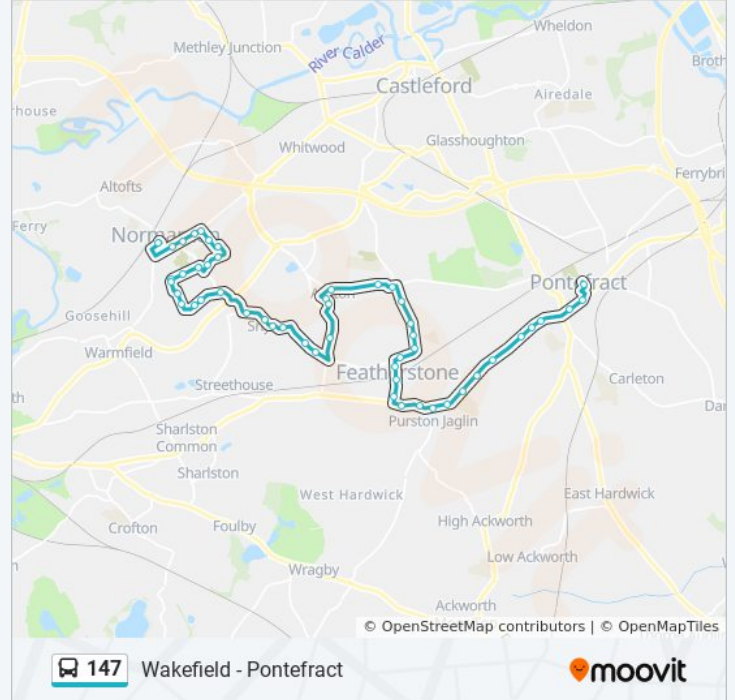

Woodhouse Comm Centre

Henderson Ave Queen Elizabeth Drive

Henderson Avenue Dalefield Rd

Dalefield Road Sanderson Ave

Favell Avenue Dalefield Rd

Favell Avenue Neville St

Favell Avenue Snyderdale Rd

Fairway Fairway Drive

Fairway Newfield Crescent

Fairway Approach Brookfield Court

Cemetery Road Beckbridge Ln

Cemetery Road Castleford Rd

Haw Hill Park

Park Avenue

Queen St Church Lane

Normanton Market Place

Direction: Pontefract

73 stops

[VIEW LINE SCHEDULE](#)

147 bus Time Schedule

Pontefract Route Timetable:

Sunday

9:42 AM - 3:42 PM

Wakefield

The Springs (Stop S3)

Peterson Road

Stanley Road Upper Warrengate

Stanley Rd Grantley Way

Queen Elizabeth Rd

Pinderfields South

Pinderfields North

Novale Way