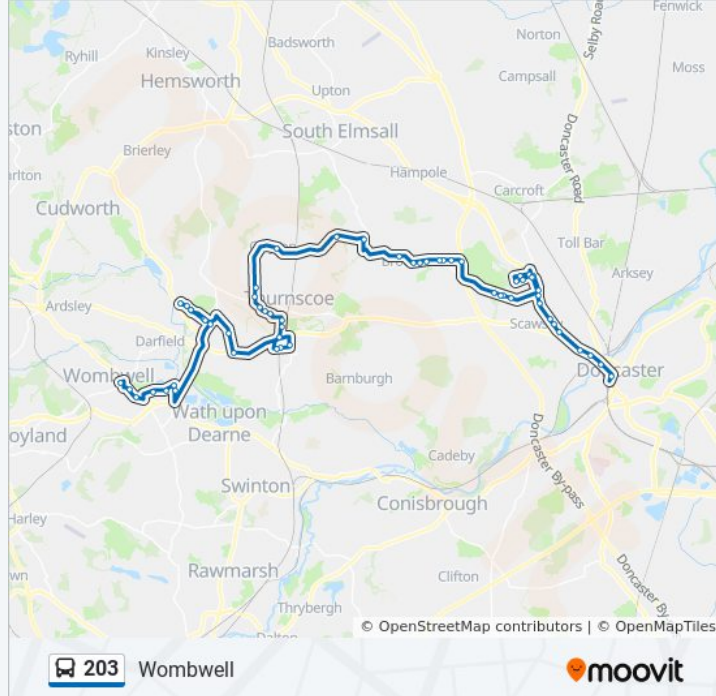

203 bus Info

Direction: Doncaster Town Centre

Stops: 61

Trip Duration: 63 min

Line Summary:

Thurnscoe Bridge Lane/Derry Grove

High Street/Chestnut Grove

High Street/Kingsway

203 bus Info

Direction: Wombwell

Stops: 60

Trip Duration: 64 min

Line Summary:

South Street/Market Street

Market Street/South Street

Coppice Road/Market Street

Thurnscoe Bridge Lane/Derry Grove

Thurnscoe Bridge Lane/Nicholas Lane

Barnsley Road/Highgate Lane

Barnsley Road/Probert Avenue

Fields End Road/Dunsil Lane

Barnsley Road/Billingley Green Lane

Billingley Green Lane/Chapel Lane

Middlecliff Lane/George Street

Middlecliffe Lane/Buttercross Drive

Middlecliff Lane/Ings Lane

Middlecliff Lane/Chapel Lane

Middlecliff Lane/Buttercross Drive

Middlecliff Lane/George Street

Middlecliff Lane/Rotherham Road