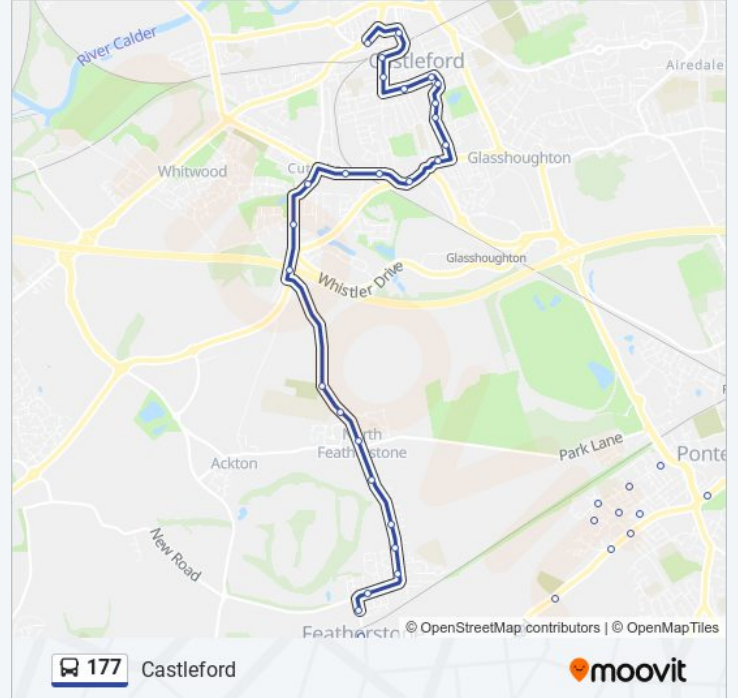

Priory Rd Girnhill Lane

Station Lane (Stop F4)

Station Lane Featherstone Station

Station Lane Cedar Walk

Green Ln Market Street

Featherstone Lane Dickinson Ter

Featherstone Lane Dixon St

Featherstone Ln Carlton Street

Heritage Walk

Castleford College

Joffre Avenue

Lisheen Avenue Larch Court

Lisheen Avenue Thornhill Rd

Lisheen Ave Blands Close

Lisheen Avenue Parklands

Smawthorne Lane Lisheen Ave

Smawthorne Lane Smawthorne Ave

Beancroft Road Hugh St

Beancroft Road Cambridge St

Station Road (Stop S1)

Castleford

Direction: Featherstone

29 stops

[VIEW LINE SCHEDULE](#)

177 bus Info

Direction: Pontefract

Stops: 57

Trip Duration: 40 min

Line Summary:

Featherstone Aldi

Wentworth Rd Hillcrest Avenue

Wentworth Road New Priory