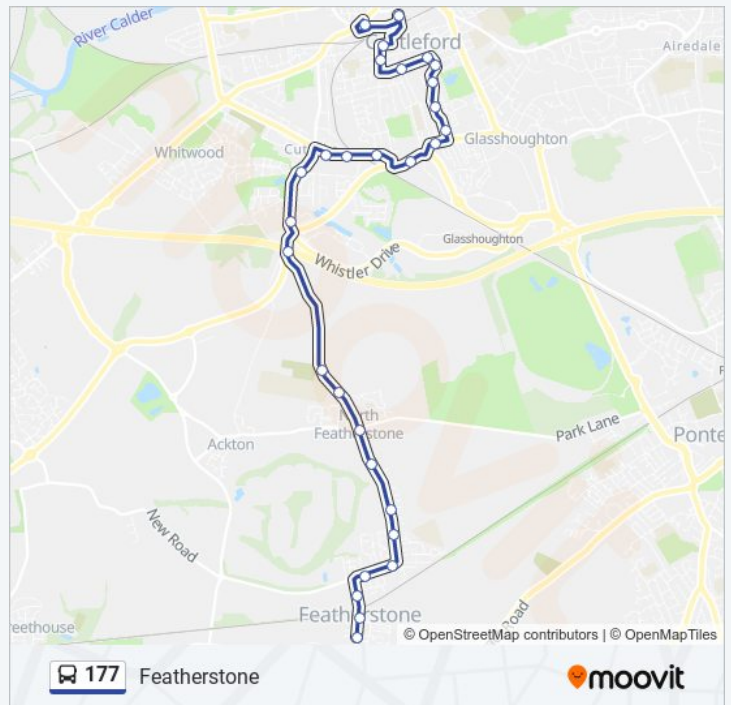

Smawthorne Lane Smawthorne Ave

Beancroft Road Hugh St

Beancroft Road Cambridge St

Station Road (Stop S1)

Castleford

Direction: Featherstone

29 stops

[VIEW LINE SCHEDULE](#)

177 bus Time Schedule

Featherstone Route Timetable:

Sunday	17:30
Monday	Not Operational
Tuesday	Not Operational
Wednesday	Not Operational
Thursday	Not Operational
Friday	Not Operational
Saturday	Not Operational

177 bus Info

Direction: Featherstone

Stops: 29

Trip Duration: 21 min

Line Summary:

Direction: Pontefract

57 stops

[VIEW LINE SCHEDULE](#)

177 bus Info

Direction: Pontefract

Stops: 57

Trip Duration: 40 min

Line Summary:

Featherstone Aldi

Wentworth Rd Hillcrest Avenue

Wentworth Road New Priory