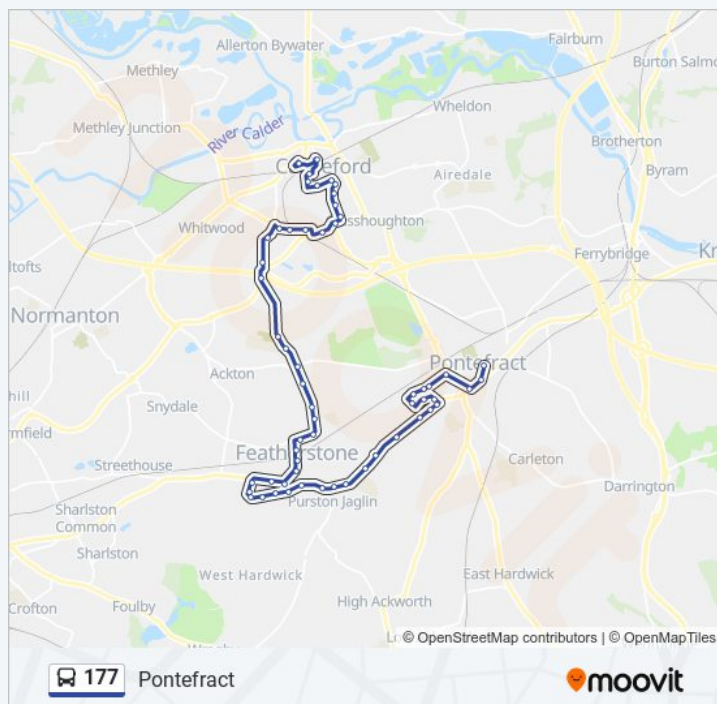

177 bus Info

Direction: Featherstone

Stops: 29

Trip Duration: 21 min

Line Summary:

Direction: Pontefract

57 stops

[VIEW LINE SCHEDULE](#)

177 bus Time Schedule

Pontefract Route Timetable:

Sunday	09:40 - 16:40
Monday	Not Operational
Tuesday	Not Operational
Wednesday	Not Operational
Thursday	Not Operational
Friday	Not Operational
Saturday	Not Operational

177 bus Info

Direction: Pontefract

Stops: 57

Trip Duration: 40 min

Line Summary:

Featherstone Aldi

Wentworth Rd Hillcrest Avenue

Wentworth Road New Priory

Wentworth Rd Southfield Avenue

Priory Rd Huntwick Drive

Priory Rd Hardwick Road

Priory Rd Girnhill Lane

Featherstone Station Lane

Ackworth Road Jct

Little Lane

Featherstone Academy