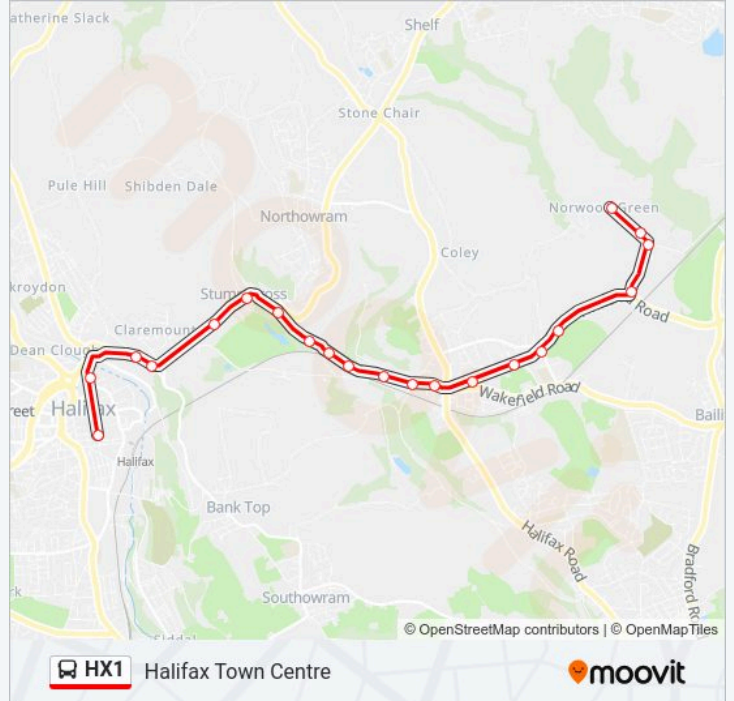

### Direction: Halifax Town Centre

21 stops

[VIEW LINE SCHEDULE](#)

- Village St Watford Avenue
- Village Street
- War Memorial
- Rookes Lane Whitehall Rd
- Whitehall Rd Syke Lane
- Leeds Rd Knowle Top Road
- Leeds Rd Leyburn Avenue
- Leeds Rd Roydlands Street
- Hipperholme
- Lane Ends Green
- Fenny Royd
- Woodland Lodge
- Break Neck
- Lower Brear
- Park Terrace
- Stump Cross
- Shibden Park
- Godley Bridge
- New Bank
- Northgate
- Market Street 6

### HX1 bus Info

**Direction:** Halifax Town Centre

**Stops:** 21

**Trip Duration:** 17 min

**Line Summary:**

**Direction: Norwood Green**

23 stops

[VIEW LINE SCHEDULE](#)

- Market Street 6
- Northgate
- New Bank
- Godley Bridge
- Shibden Park
- Stump Cross
- Park Terrace
- Park Terrace End
- Lower Brear
- Break Neck
- Woodfield Lodge
- Fenny Royd
- Lane Ends Green
- Hipperholme
- Leeds Rd Amisfield Road
- Leeds Rd the Drive
- Leeds Rd Sutherland Road
- Leeds Rd Knowle Top Road

**HX1 bus Info**

**Direction:** Norwood Green

**Stops:** 23

**Trip Duration:** 15 min

**Line Summary:**

Whitehall Rd Syke Lane

Rookes Lane Whitehall Rd

War Memorial