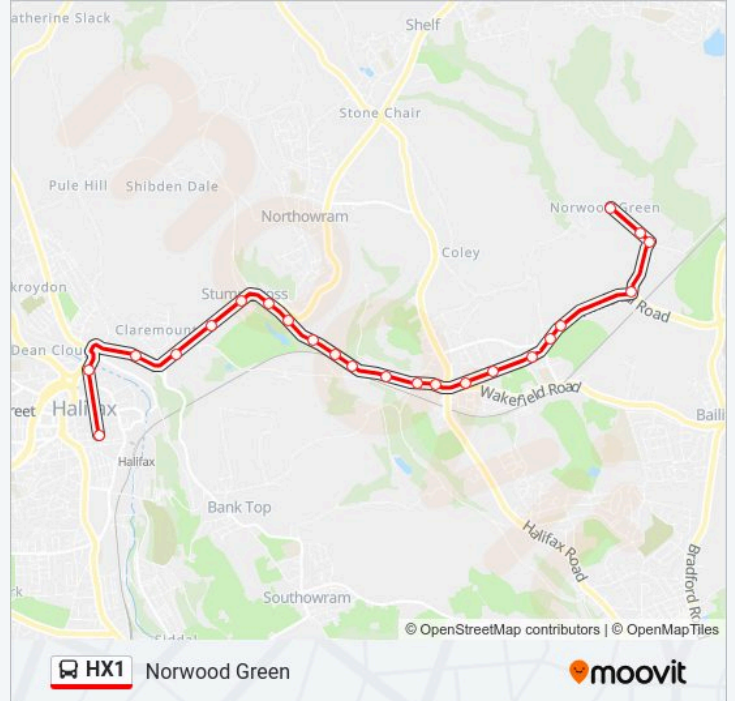

Whitehall Rd Syke Lane

Rookes Lane Whitehall Rd

War Memorial

Village Street

Village St Watford Avenue

HX1 bus time schedules and route maps are available in an offline PDF at moovitapp.com. Use the Moovit App to see live bus times, train schedule or subway schedule, and step-by-step directions for all public transit in Yorkshire.

© 2024 Moovit - All Rights Reserved