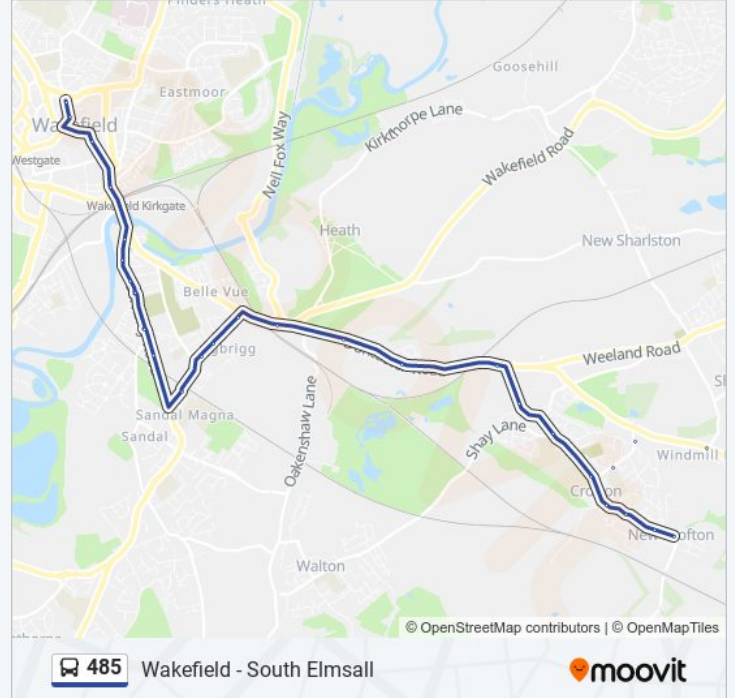

### Direction: Wakefield City Centre

75 stops

[VIEW LINE SCHEDULE](#)

Broad Lane Vickers Ave

Broad Lane Beech St

Lime Crescent

Beech Street Vickers Ave

Beech Street

Wakefield Rd Rhyddings Drive

Wakefield Road Elmwood

Wakefield Rd Heaton Street

Wakefield Road Dicky Sykes Ln

Wakefield Rd Garden Street

Doncaster Rd King Royd Lane

Taylor Wood Cottages

Doncaster Rd Chapel Close

Doncaster Road Nostell Priory Gates

Foulby

Towers Lane

West Lane

Slack Ln Pinfold Drive

Slack Lane Frenlea Close

Crofton Academy

Harrison Rd Shay Lane

Lodge Ln Brand Hill Drive

Lodge Lane

Kendal Rise

Bar House

Doncaster Road Junction

Agbrigg Rd Doncaster Rd

Agbrigg Road Montague St

Duke Of York Ph